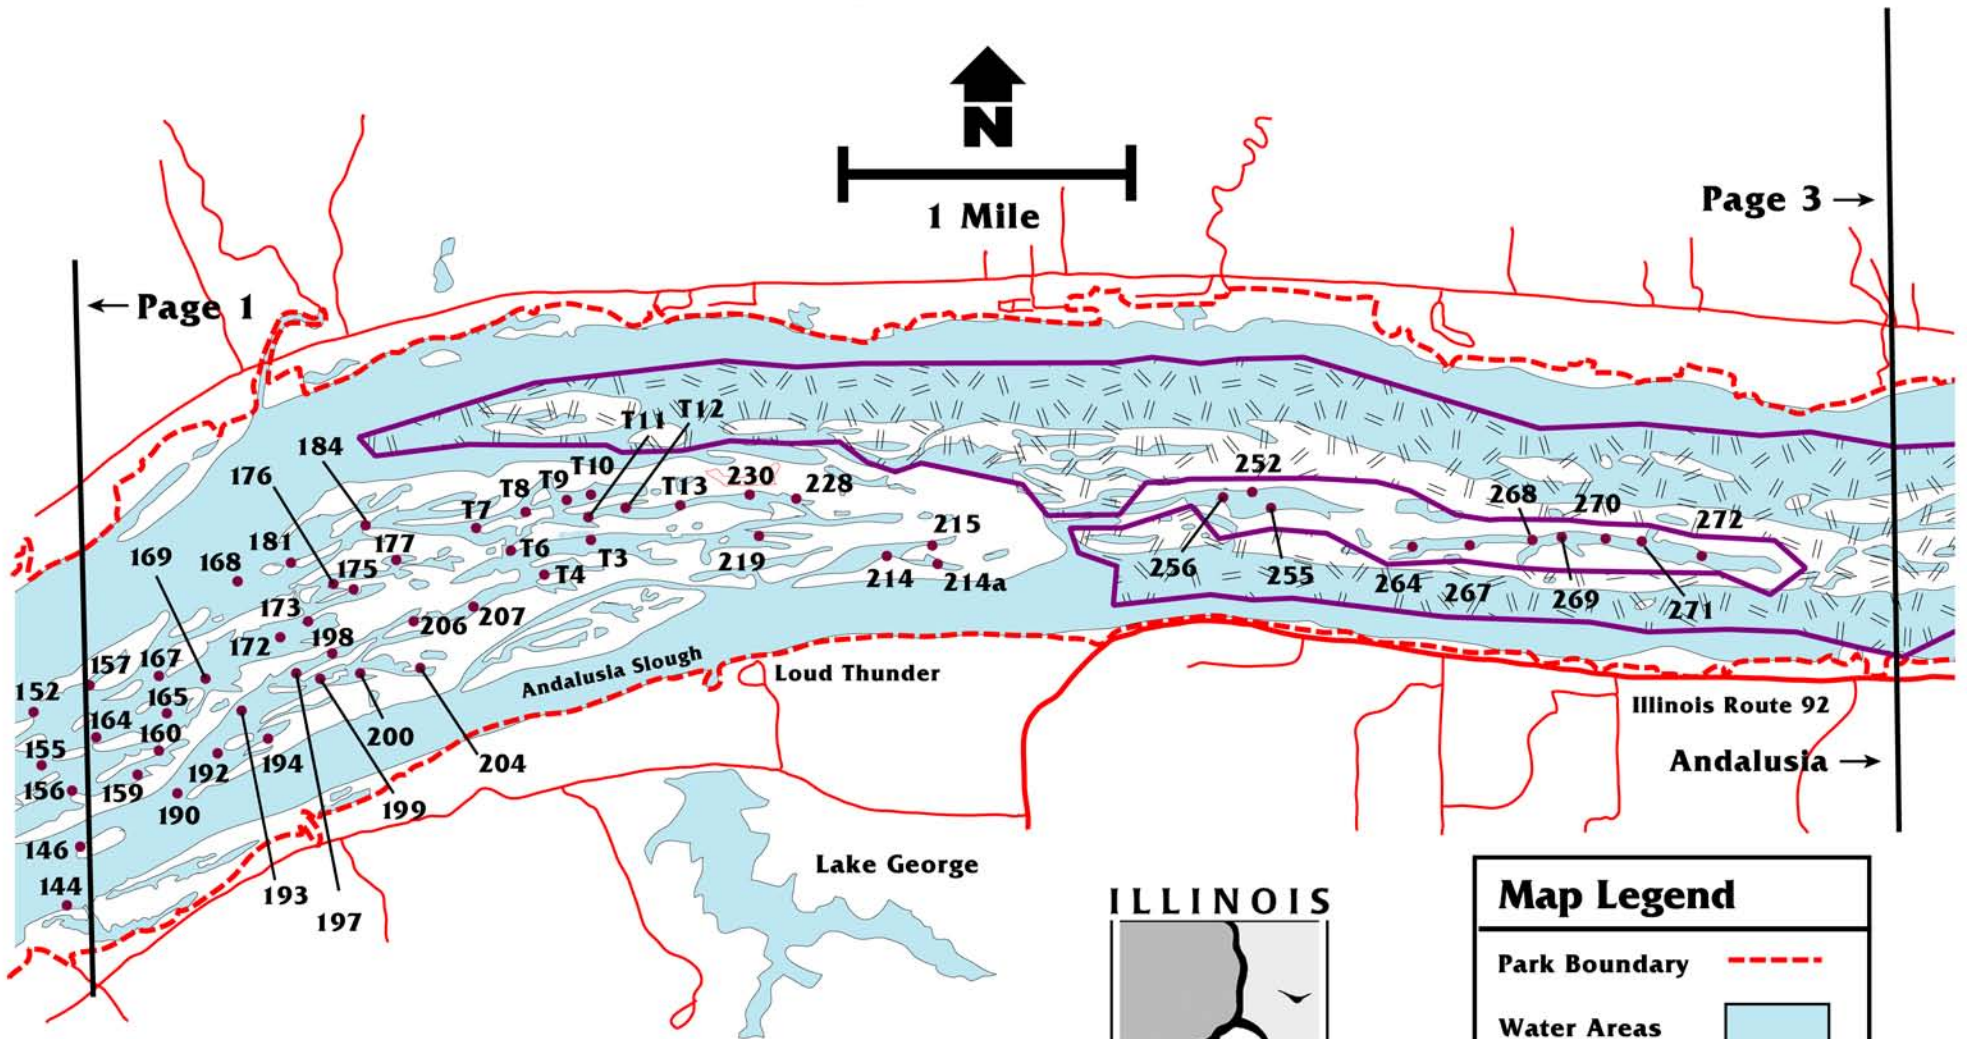

Mississippi River Pool 16, Page 2

Illinois Department of Natural Resources

ILLINOIS

DEPARTMENT OF
NATURAL
RESOURCES

2010

063010

Map Legend

- Park Boundary
- Water Areas
- Roads
- No Hunting
- Blind Site 1
- Upper Pool Area
Open Hunting