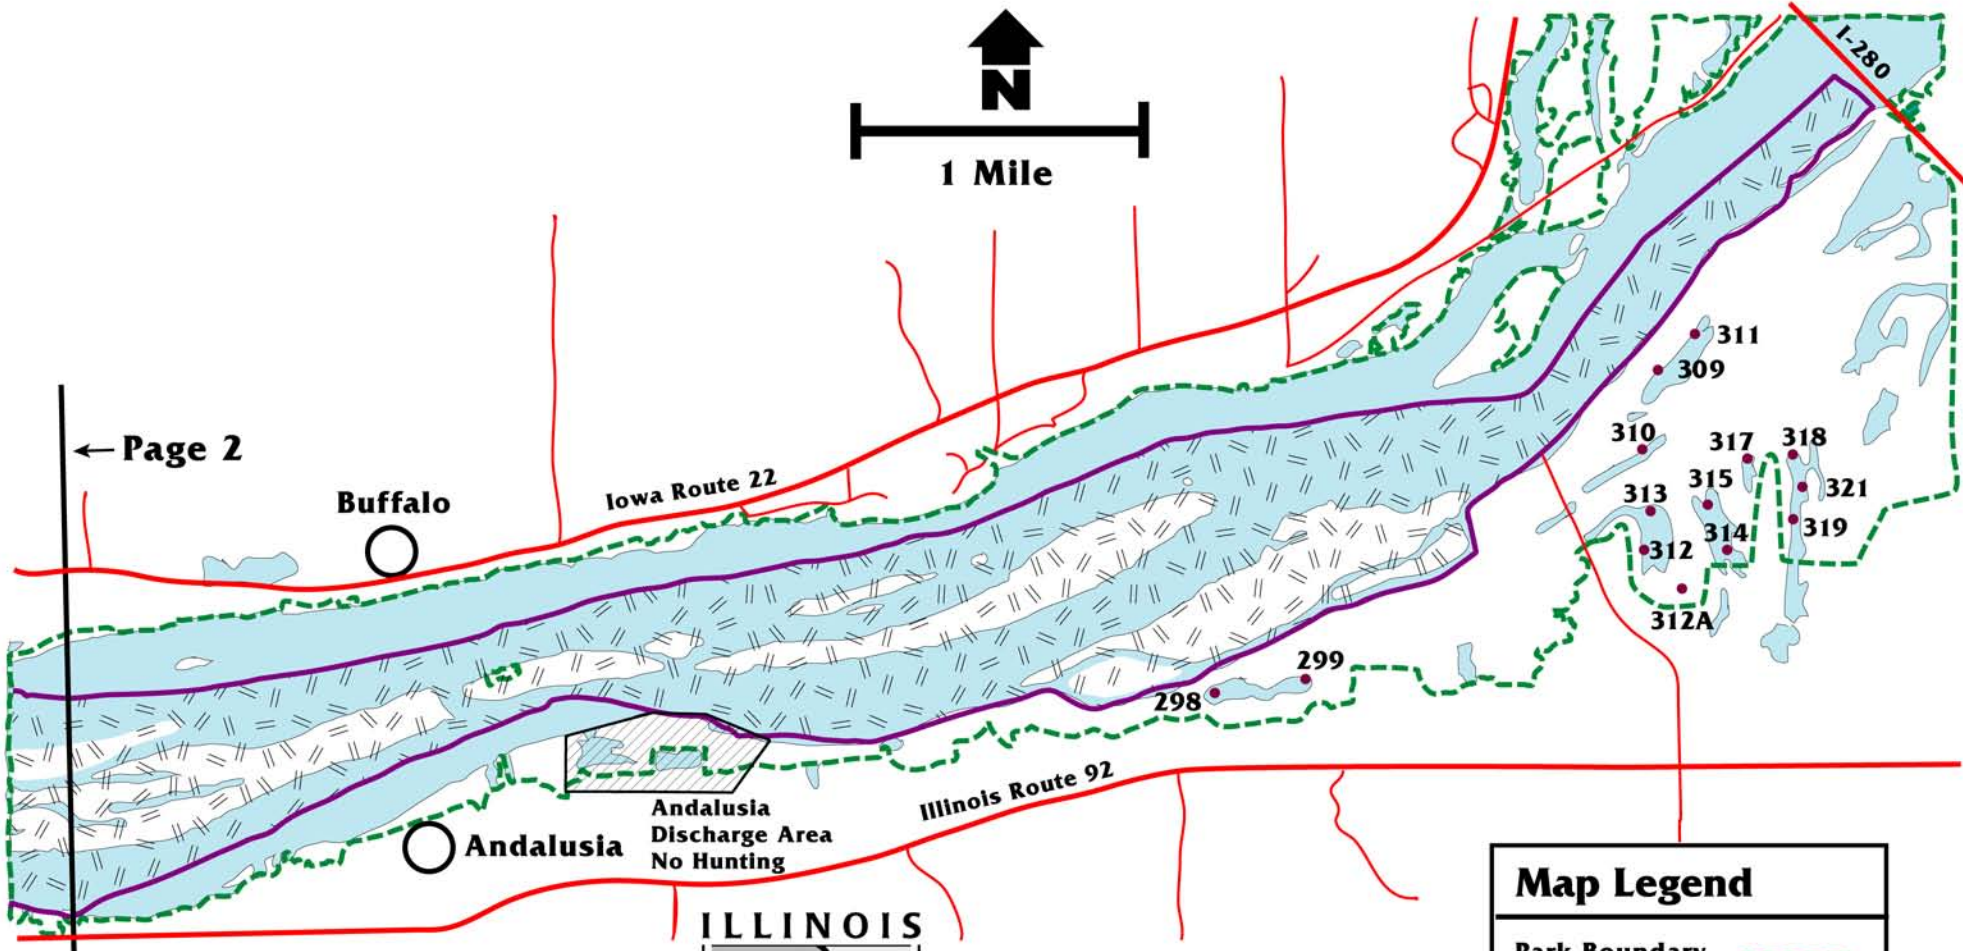

# Mississippi River Pool 16, Page 3

Illinois Department of Natural Resources

Map Legend	
Park Boundary	
Water Areas	
Roads	
No Hunting	
Blind Site	1
Upper Pool Area Open Hunting	

ILLINOIS

DEPARTMENT OF  
NATURAL  
RESOURCES

2010

063010