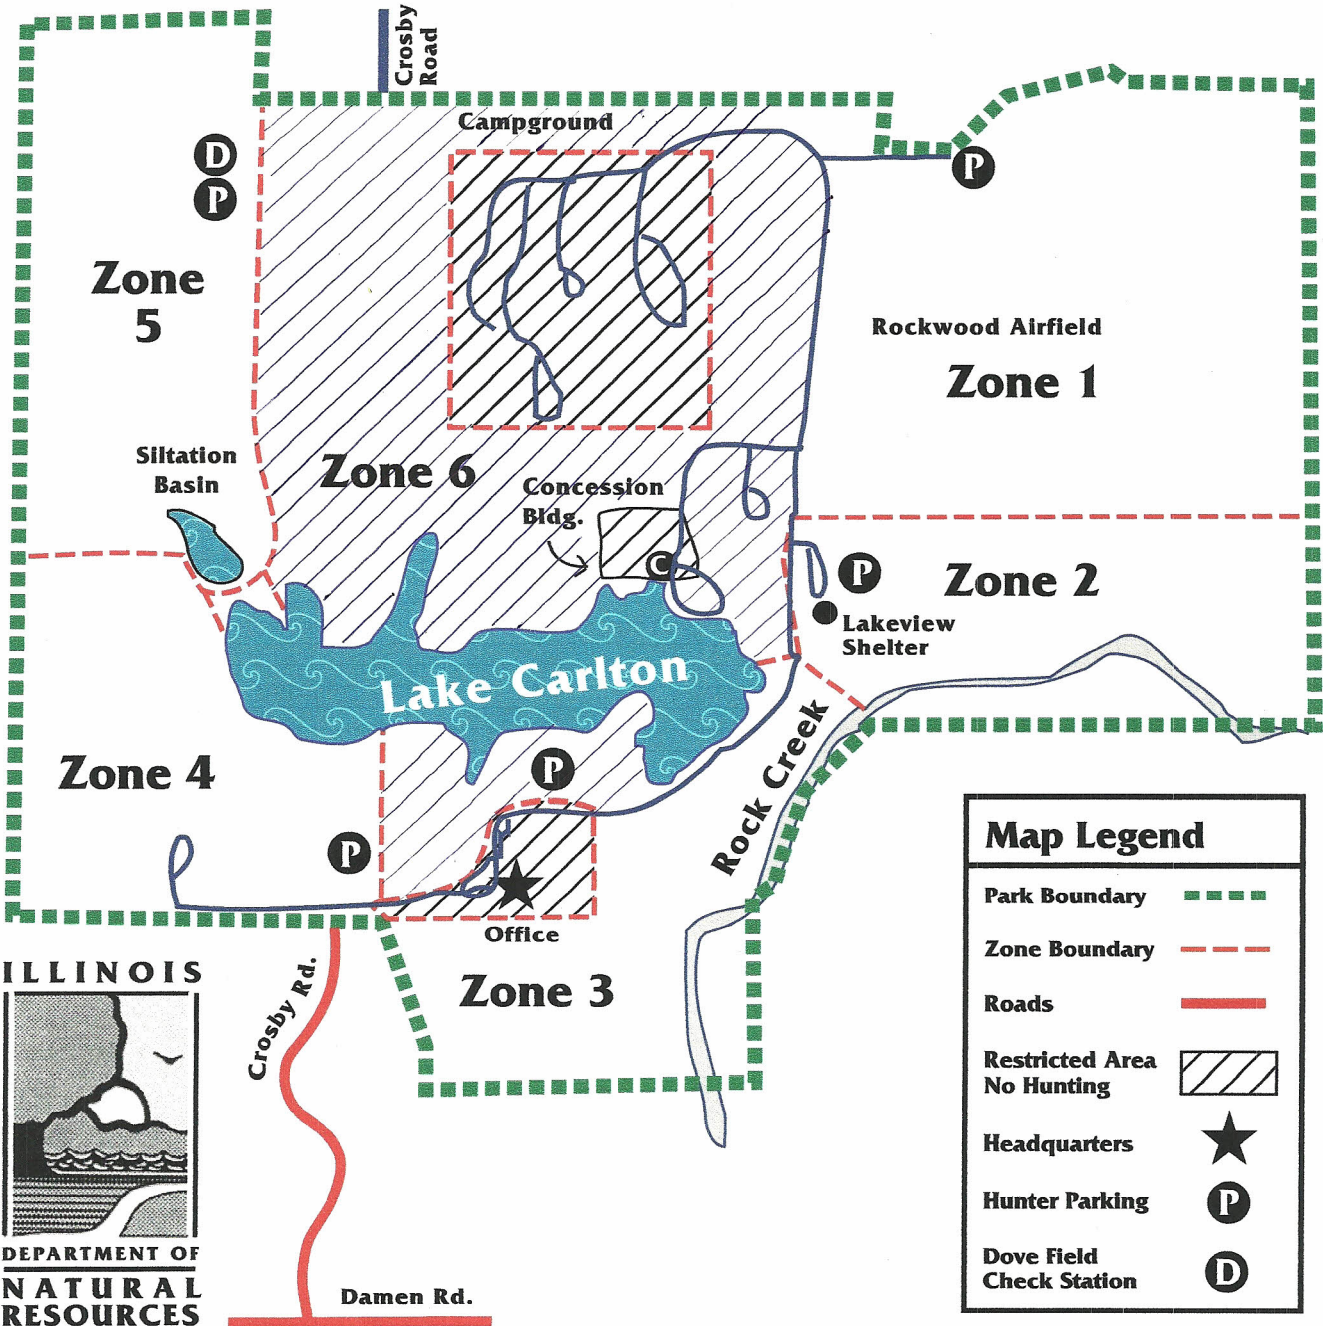

Morrison Rockwood State Park

Regional Map

Morrison Rockwood State Park

Archery Deer Season Only Map

| Map Legend | |
|----------------------------|-------------------|
| Park Boundary | Green dashed line |
| Zone Boundary | Red dashed line |
| Roads | Red solid line |
| Restricted Area No Hunting | Diagonal hatching |
| Headquarters | Star |
| Hunter Parking | P |
| Dove Field Check Station | D |