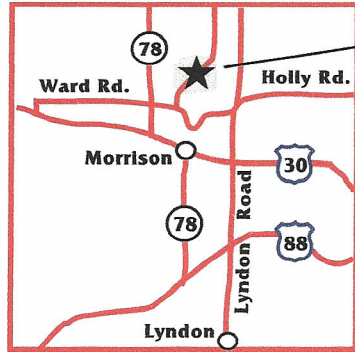

Morrison Rockwood State Park

Regional Map

Morrison Rockwood State Park

Archery Deer Season Only Map

| Map Legend | |
|----------------------------|-------------------|
| Park Boundary | Green dashed line |
| Zone Boundary | Red dashed line |
| Roads | Red solid line |
| Restricted Area No Hunting | Diagonal hatching |
| Headquarters | Star |
| Hunter Parking | P |
| Dove Field Check Station | D |