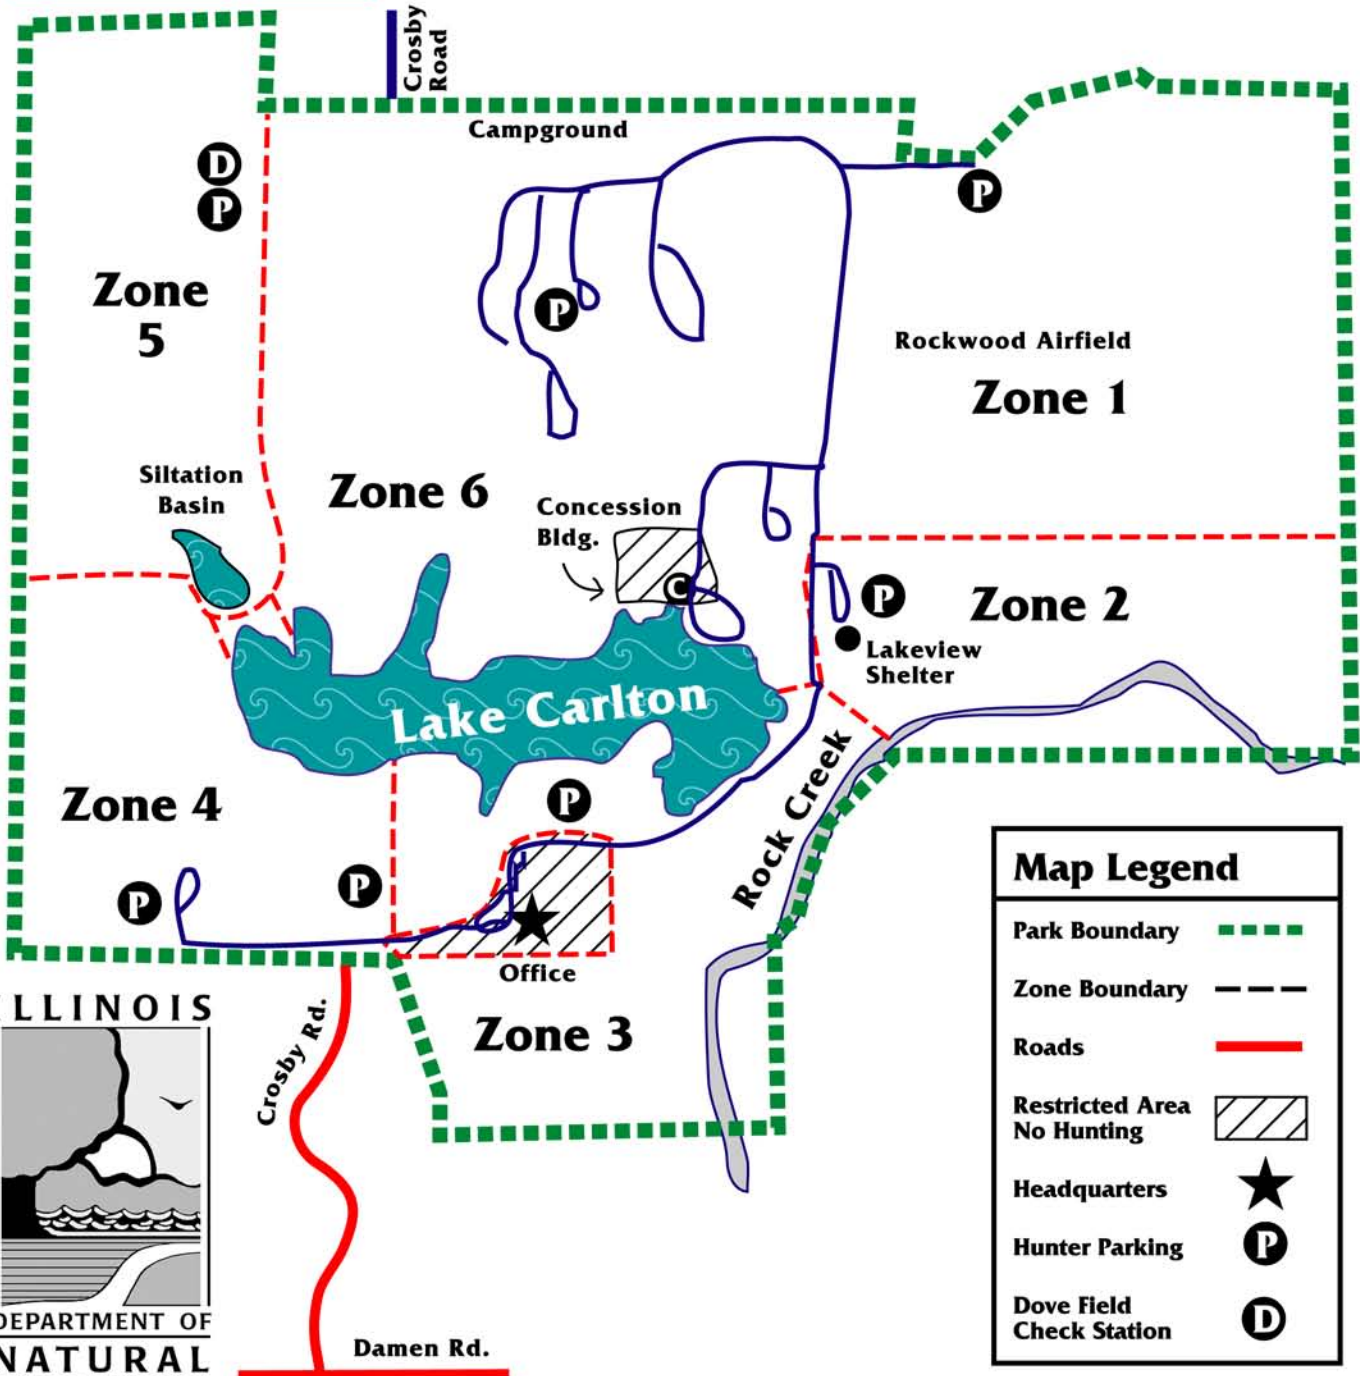

Morison Rockwood State Park

Illinois Department of Natural Resources

Regional Map

Morison
Rockwood
State Park

**Deer Season
Only Map**

Map Legend	
Park Boundary	
Zone Boundary	
Roads	
Restricted Area No Hunting	
Headquarters	
Hunter Parking	
Dove Field Check Station	