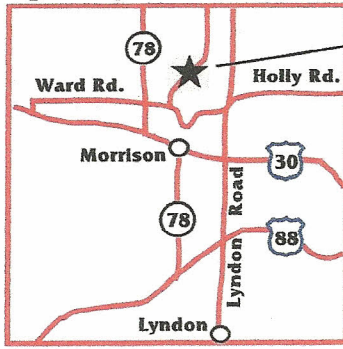

# Morrison Rockwood State Park

Regional Map

Morrison Rockwood State Park

## Squirrel Season Only Map

Map Legend	
Park Boundary	
Zone Boundary	
Roads	
Restricted Area No Hunting	
Headquarters	
Hunter Parking	
Dove Field Check Station	