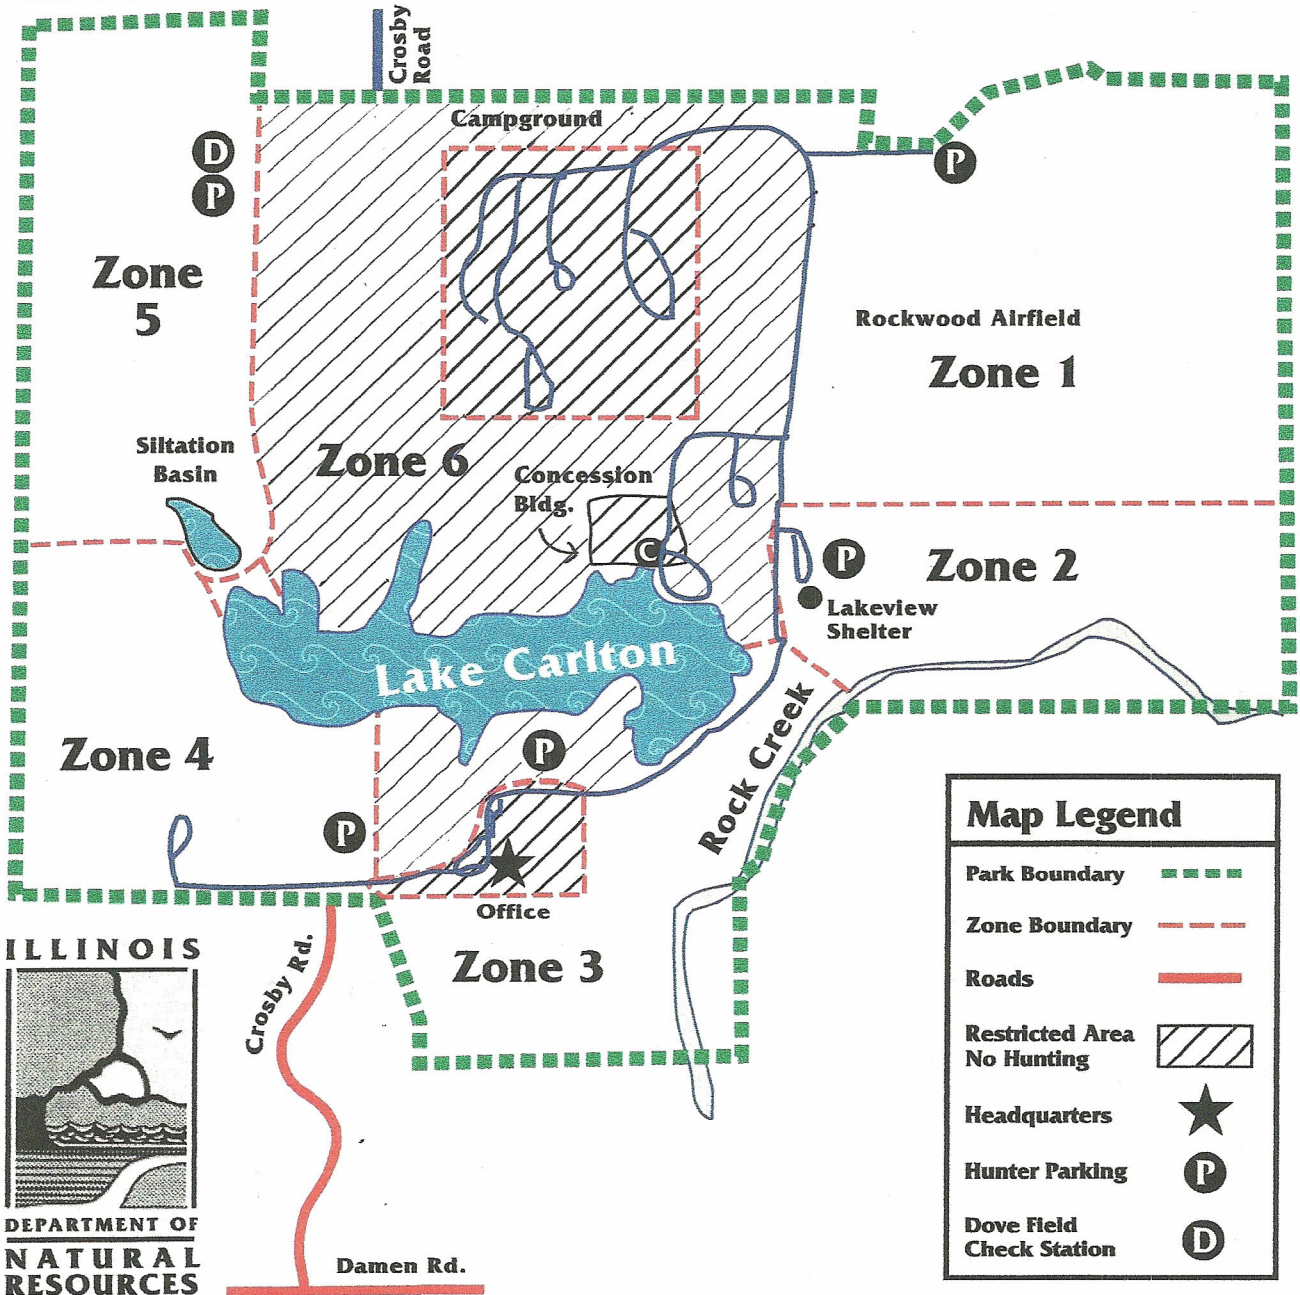

# Morrison Rockwood State Park

Regional Map

Morrison Rockwood State Park

## Squirrel Season Only Map

Map Legend	
Park Boundary	
Zone Boundary	
Roads	
Restricted Area No Hunting	
Headquarters	
Hunter Parking	
Dove Field Check Station	