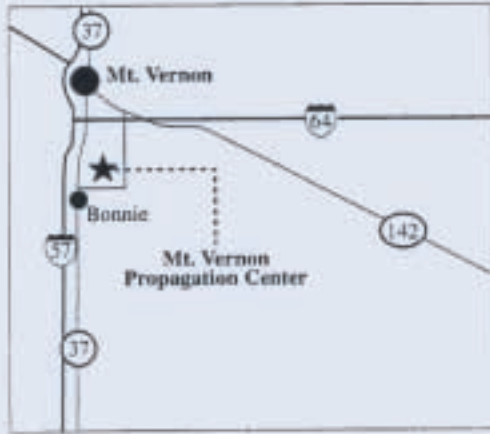

Mt. Vernon Propagation Center

Map Legend

Area Boundary	-----
Blacktop Roads	————
Gravel Roads	- - - -
Hunting Area	////
Headquarters	★
Hunter Parking	□