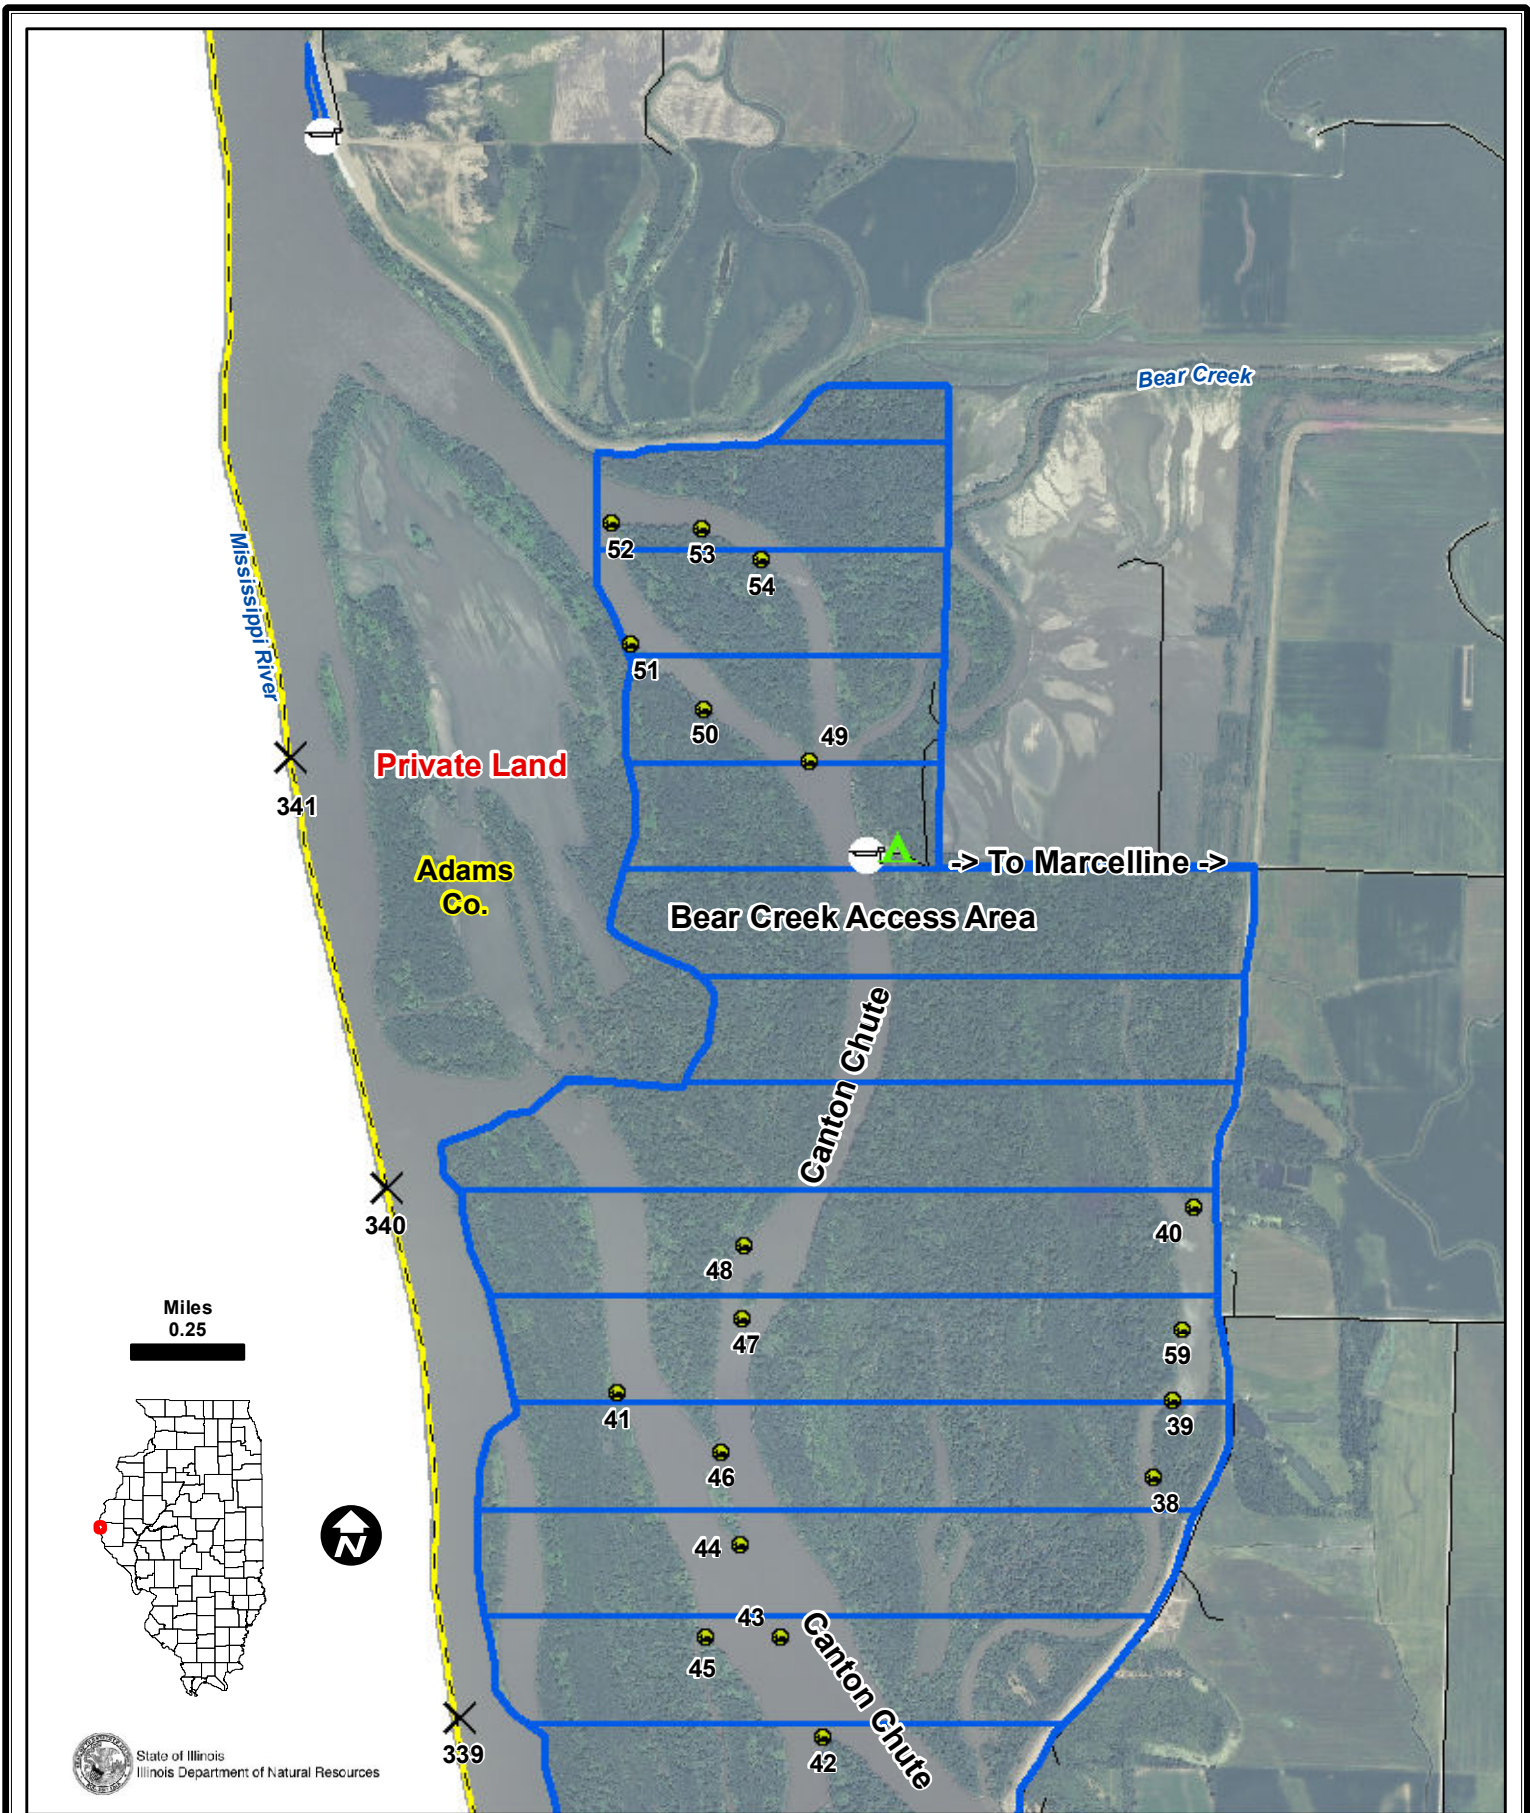

State of Illinois
Illinois Department of Natural Resources

- X River Mile
 Quincy Bay WMU
● Waterfowl Blind
- ⚓ Boat Access
 IDNR Managed Area
 State / County Line

Mississippi River Pool 21

- X River Mile
- Great River NWR
- IDNR Managed Area
- State / County Line
- Waterfowl Blind

Mississippi River Pool 21

X River Mile

 Waterfowl Blind

 Great River NWR

 State / County Line

**Mississippi River
Pool 21**

- X River Mile
- Great River NWR
- Waterfowl Blind
- ▲ Camp Ground
- ⚓ Boat Access
- State / County Line