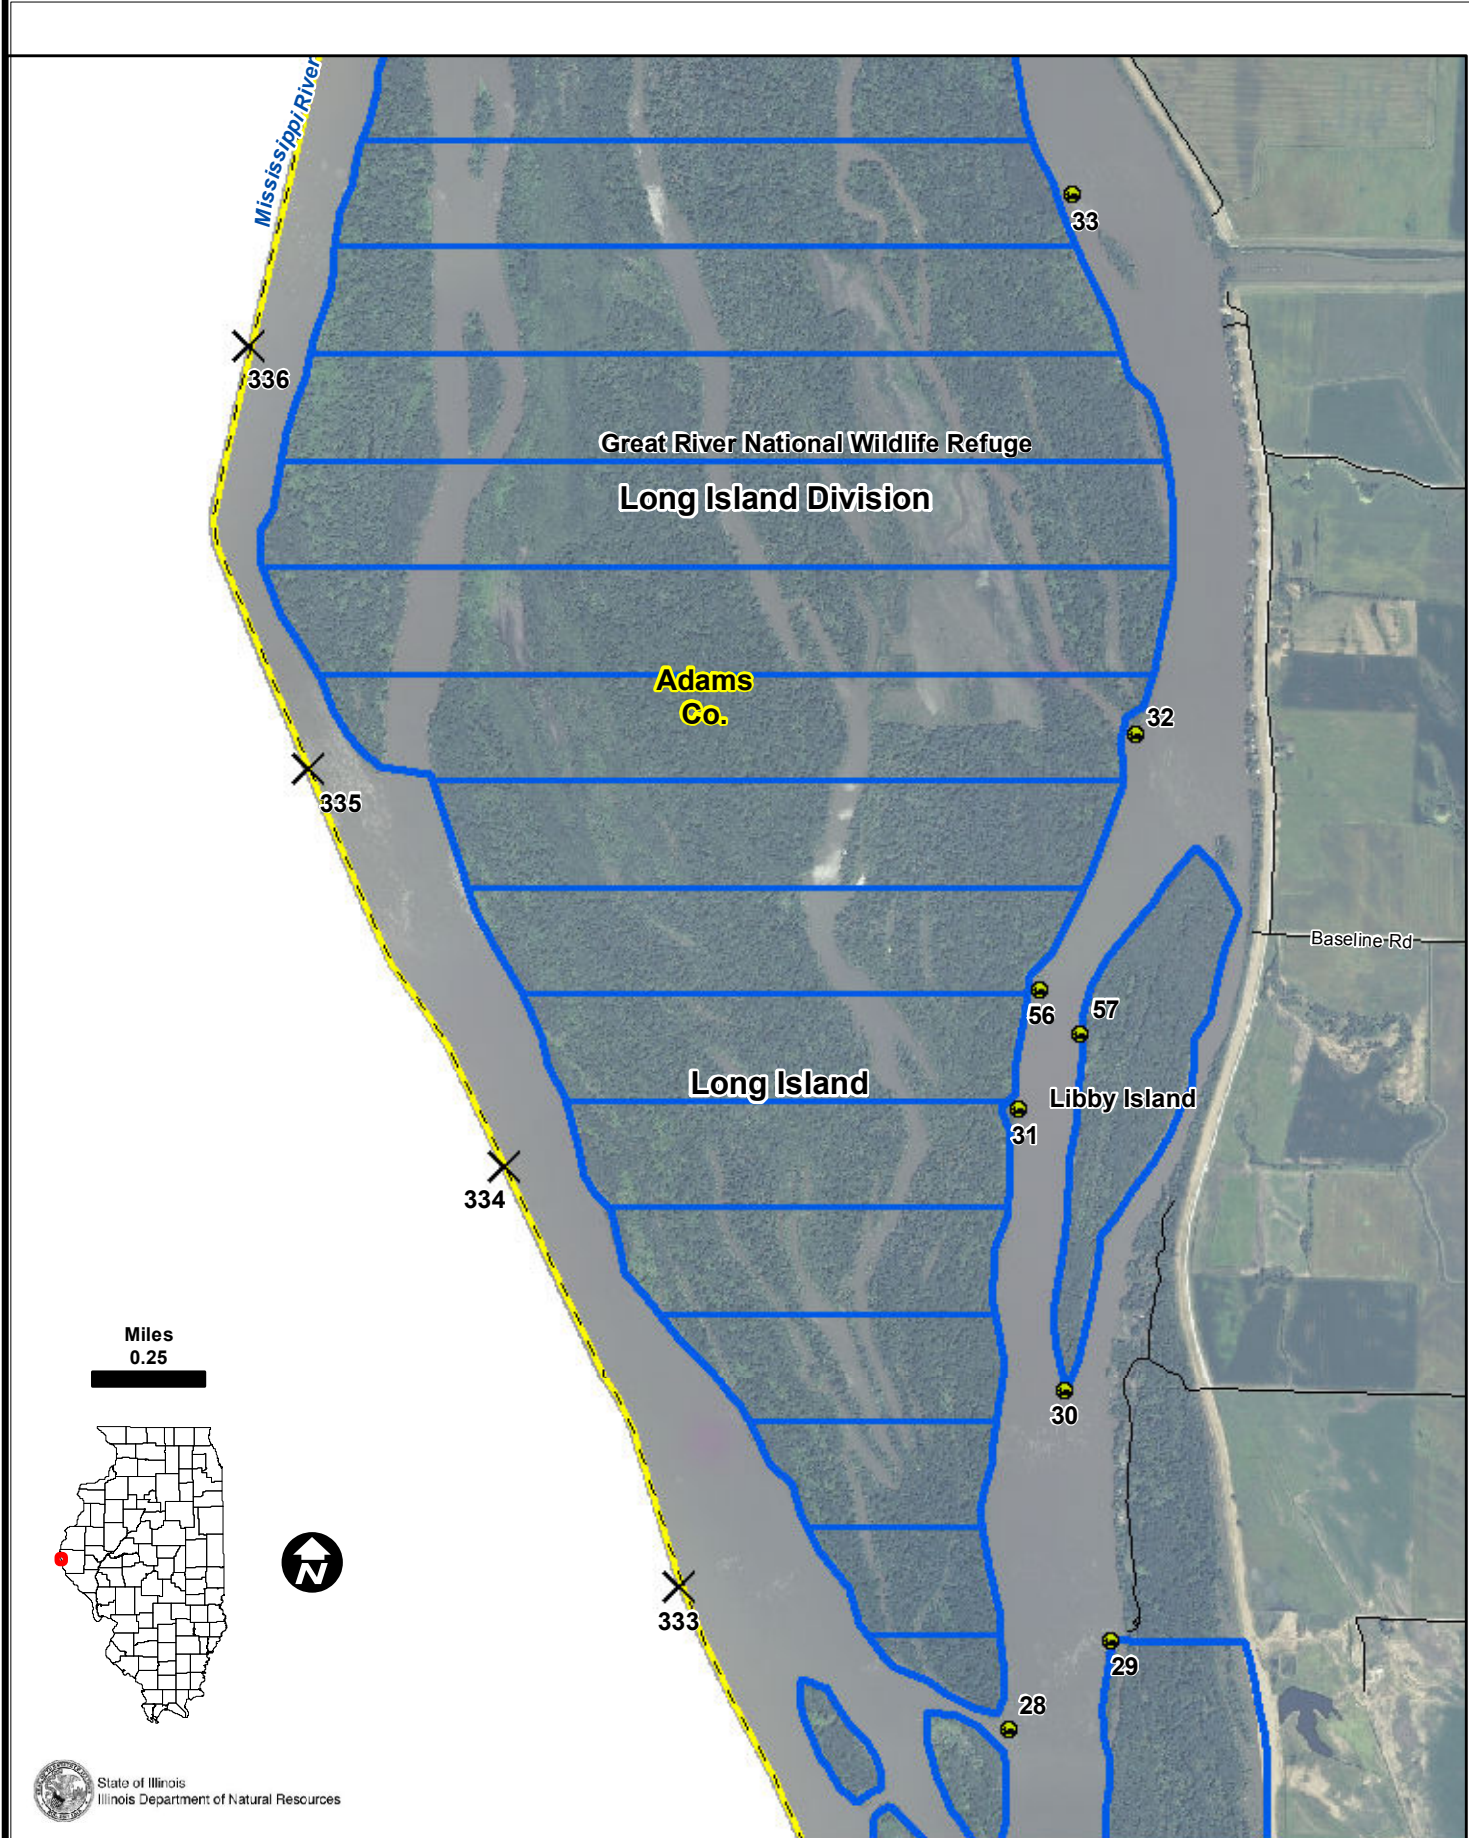

State of Illinois
Illinois Department of Natural Resources

- X River Mile
 Quincy Bay WMU
● Waterfowl Blind
- ⚓ Boat Access
 IDNR Managed Area
 State / County Line

Mississippi River Pool 21

- X River Mile
- Great River NWR
- IDNR Managed Area
- State / County Line
- Waterfowl Blind

Mississippi River Pool 21

X River Mile

 Waterfowl Blind

 Great River NWR

 State / County Line

**Mississippi River
Pool 21**

- X River Mile
- Great River NWR
- Waterfowl Blind
- ▲ Camp Ground
- ⚓ Boat Access
- State / County Line

Mississippi River Pool 21

State of Illinois
 Illinois Department of Natural Resources