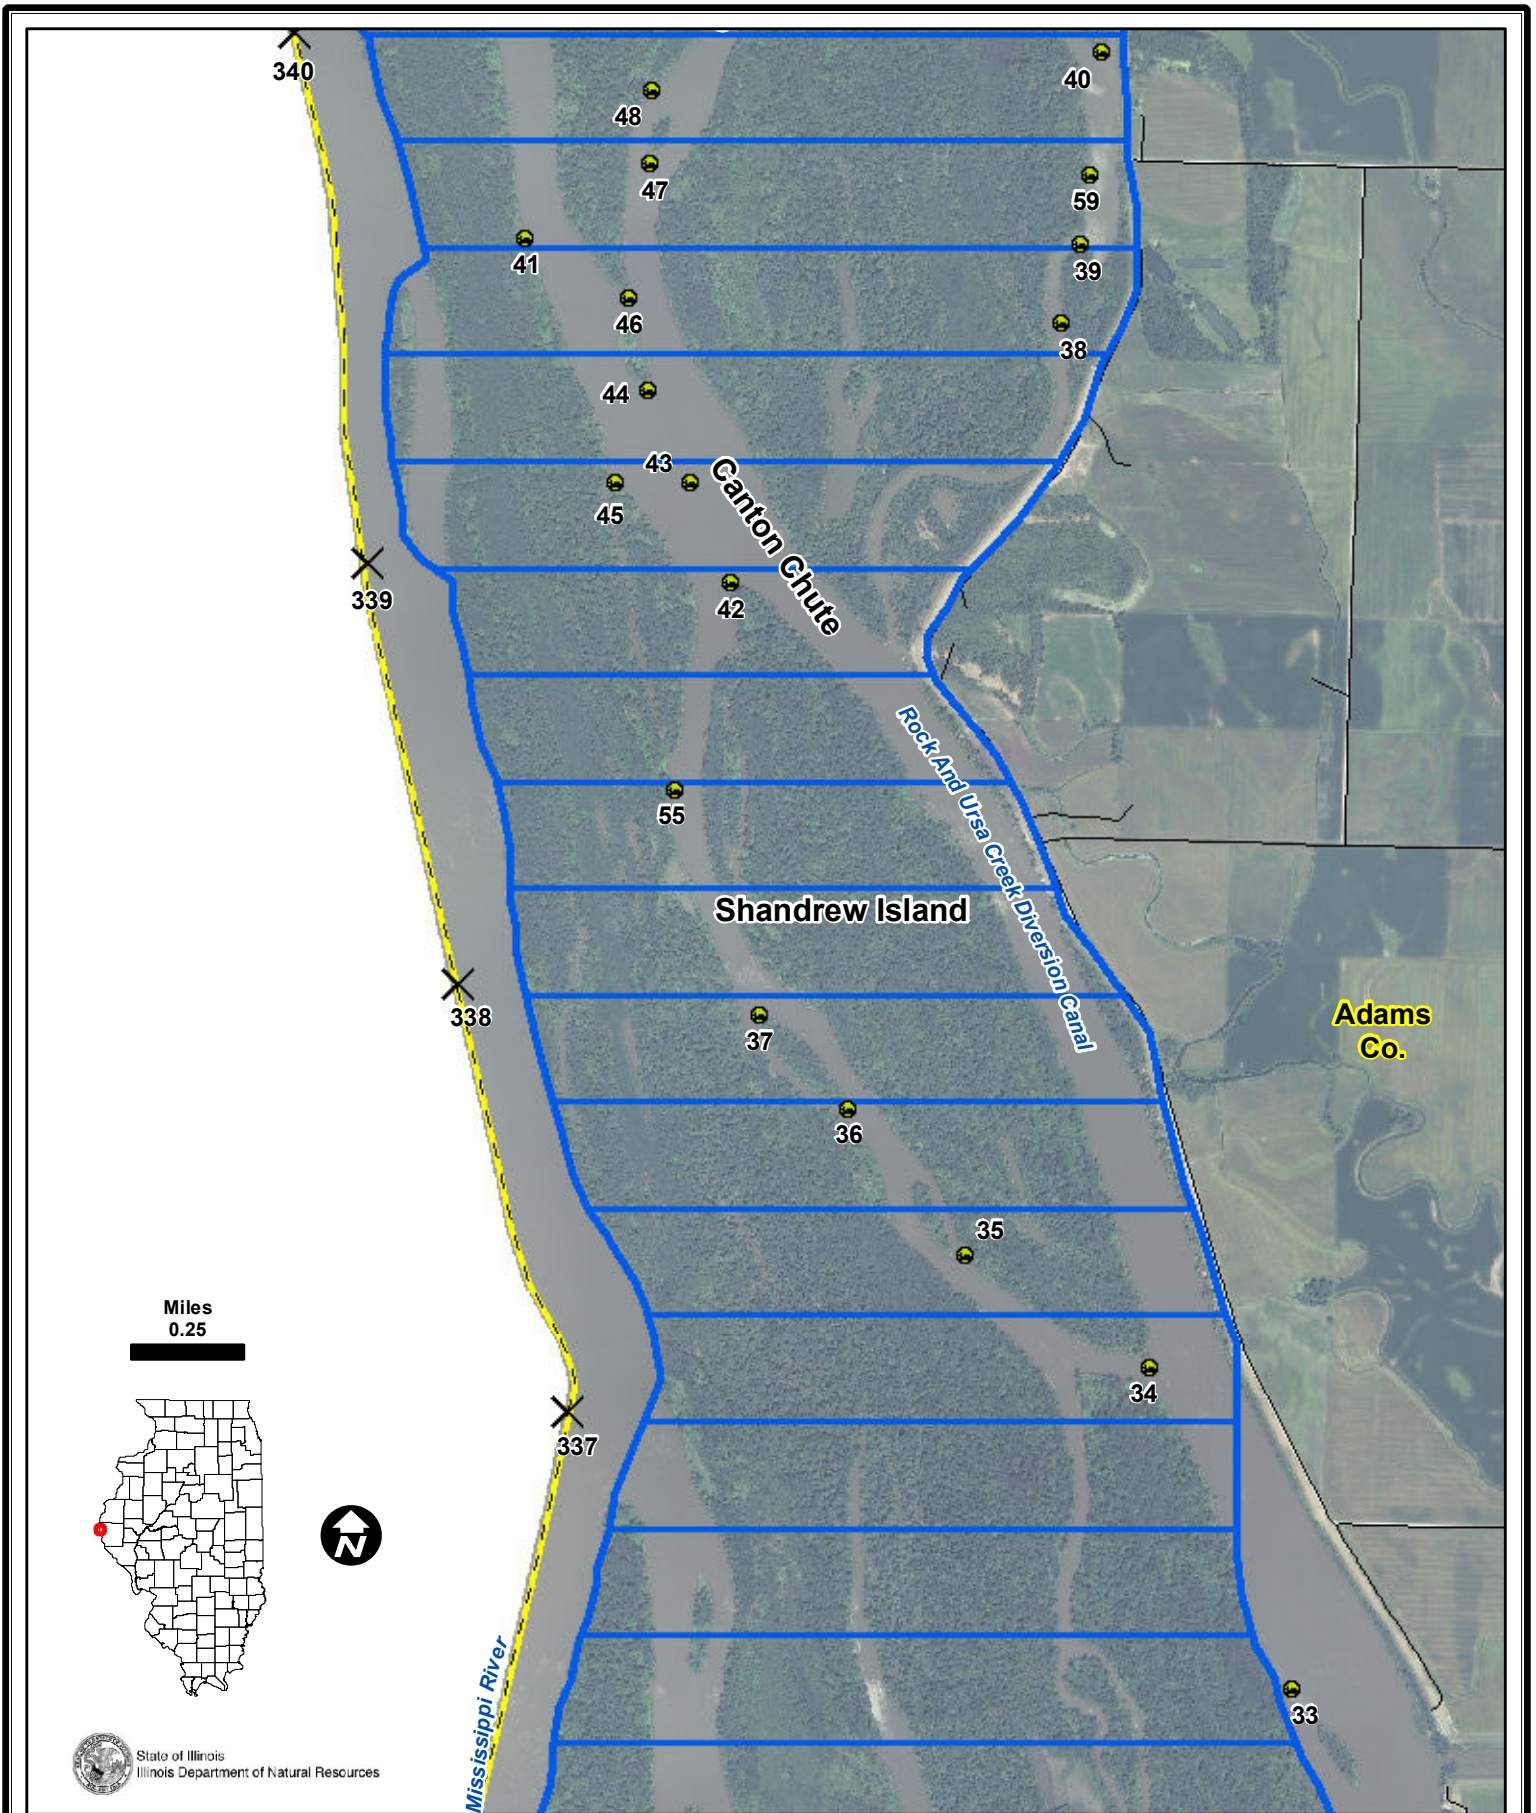

State of Illinois
Illinois Department of Natural Resources

- X River Mile
 Quincy Bay WMU
● Waterfowl Blind
- ⚓ Boat Access
 IDNR Managed Area
 State / County Line

Mississippi River Pool 21

- X River Mile
- Great River NWR
- IDNR Managed Area
- State / County Line
- Waterfowl Blind

Mississippi River Pool 21

X River Mile

 Waterfowl Blind

 Great River NWR

 State / County Line

**Mississippi River
Pool 21**

- X River Mile
- Great River NWR
- Waterfowl Blind
- ▲ Camp Ground
- ⚓ Boat Access
- State / County Line

Mississippi River Pool 21

State of Illinois
 Illinois Department of Natural Resources