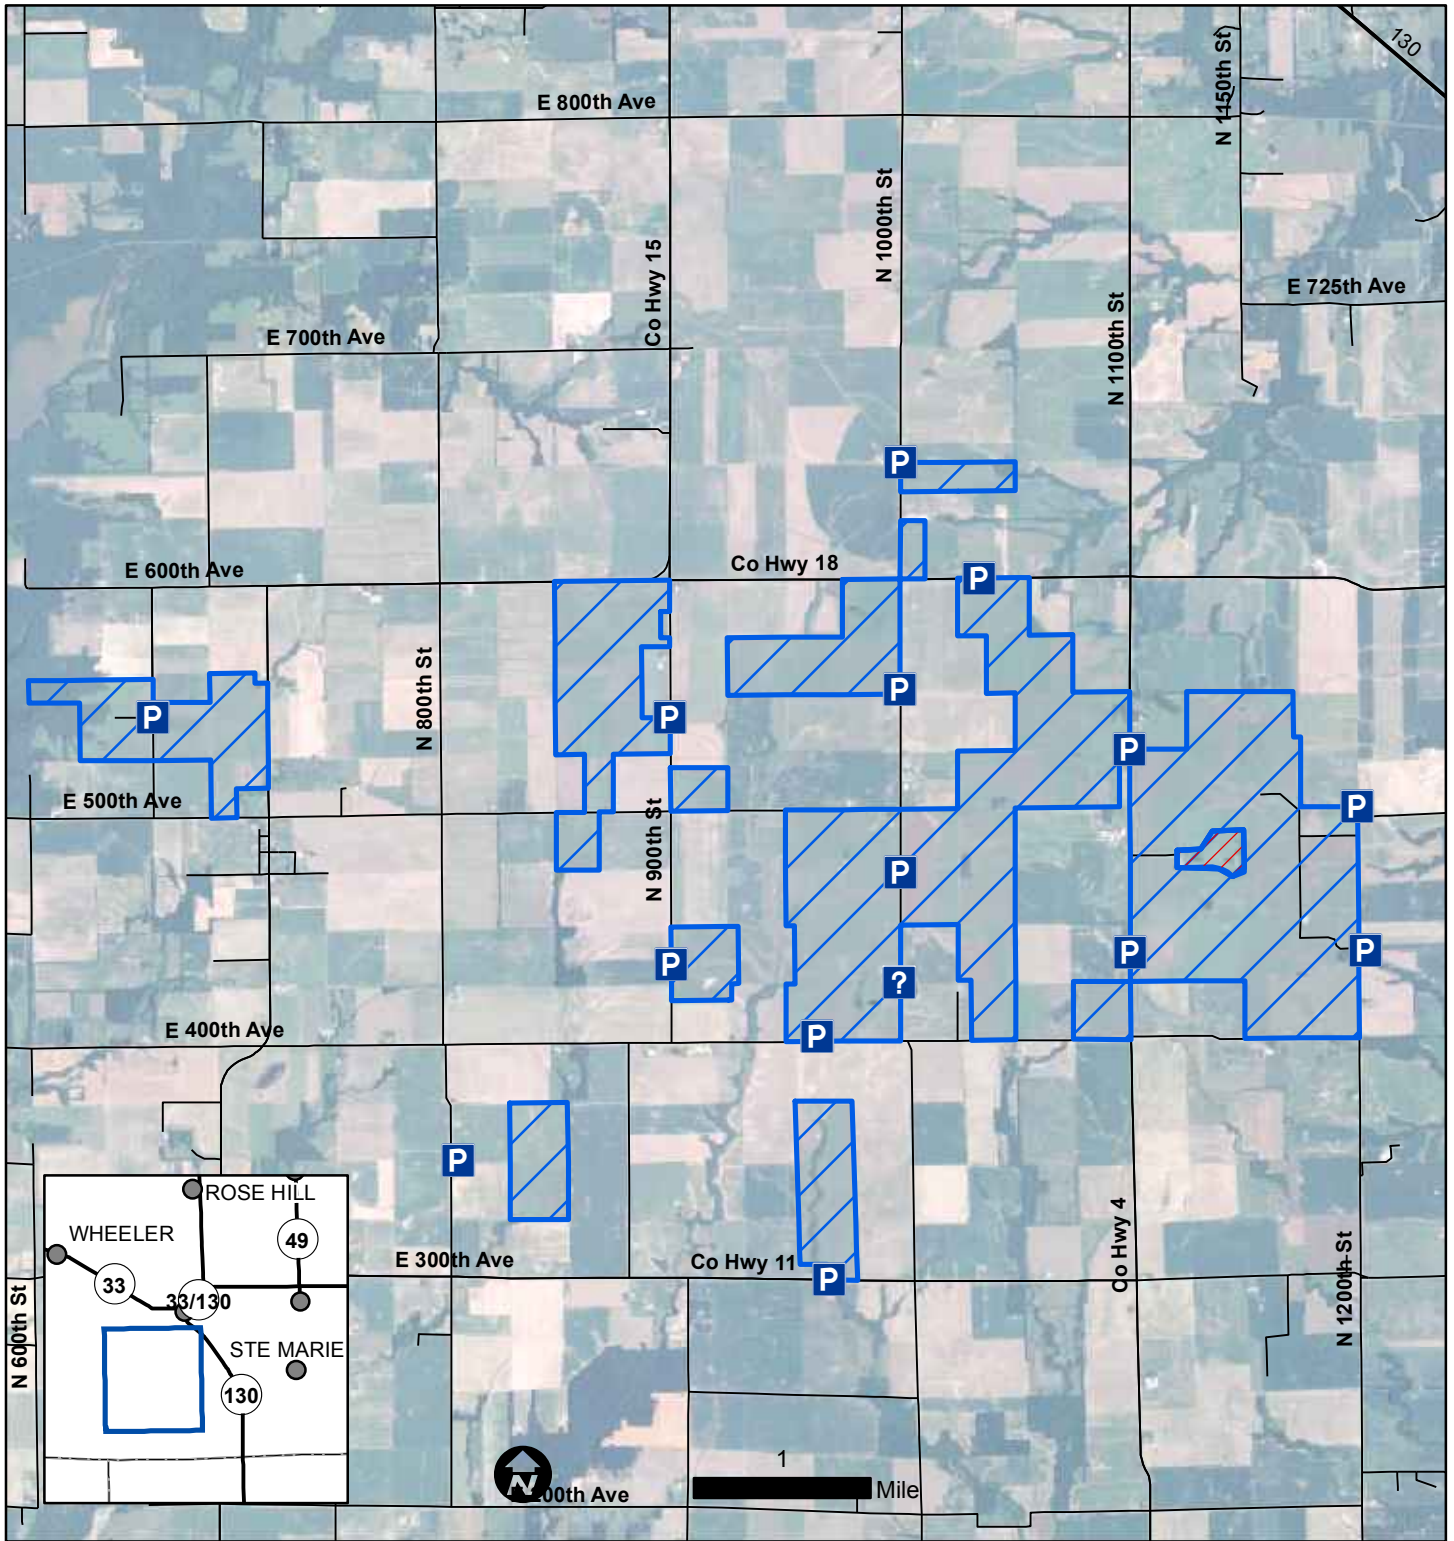

Prairie Ridge - Jasper County State Natural Area

P Parking Lot **?** Site Office

No Hunting
 Firearm Deer Hunting,

Prairie Ridge State Natural Area
4295 N. 1000th St., Newton, IL 62448
618/783-2685

Refer to Hunter Fact Sheet for Site Specific Instructions.