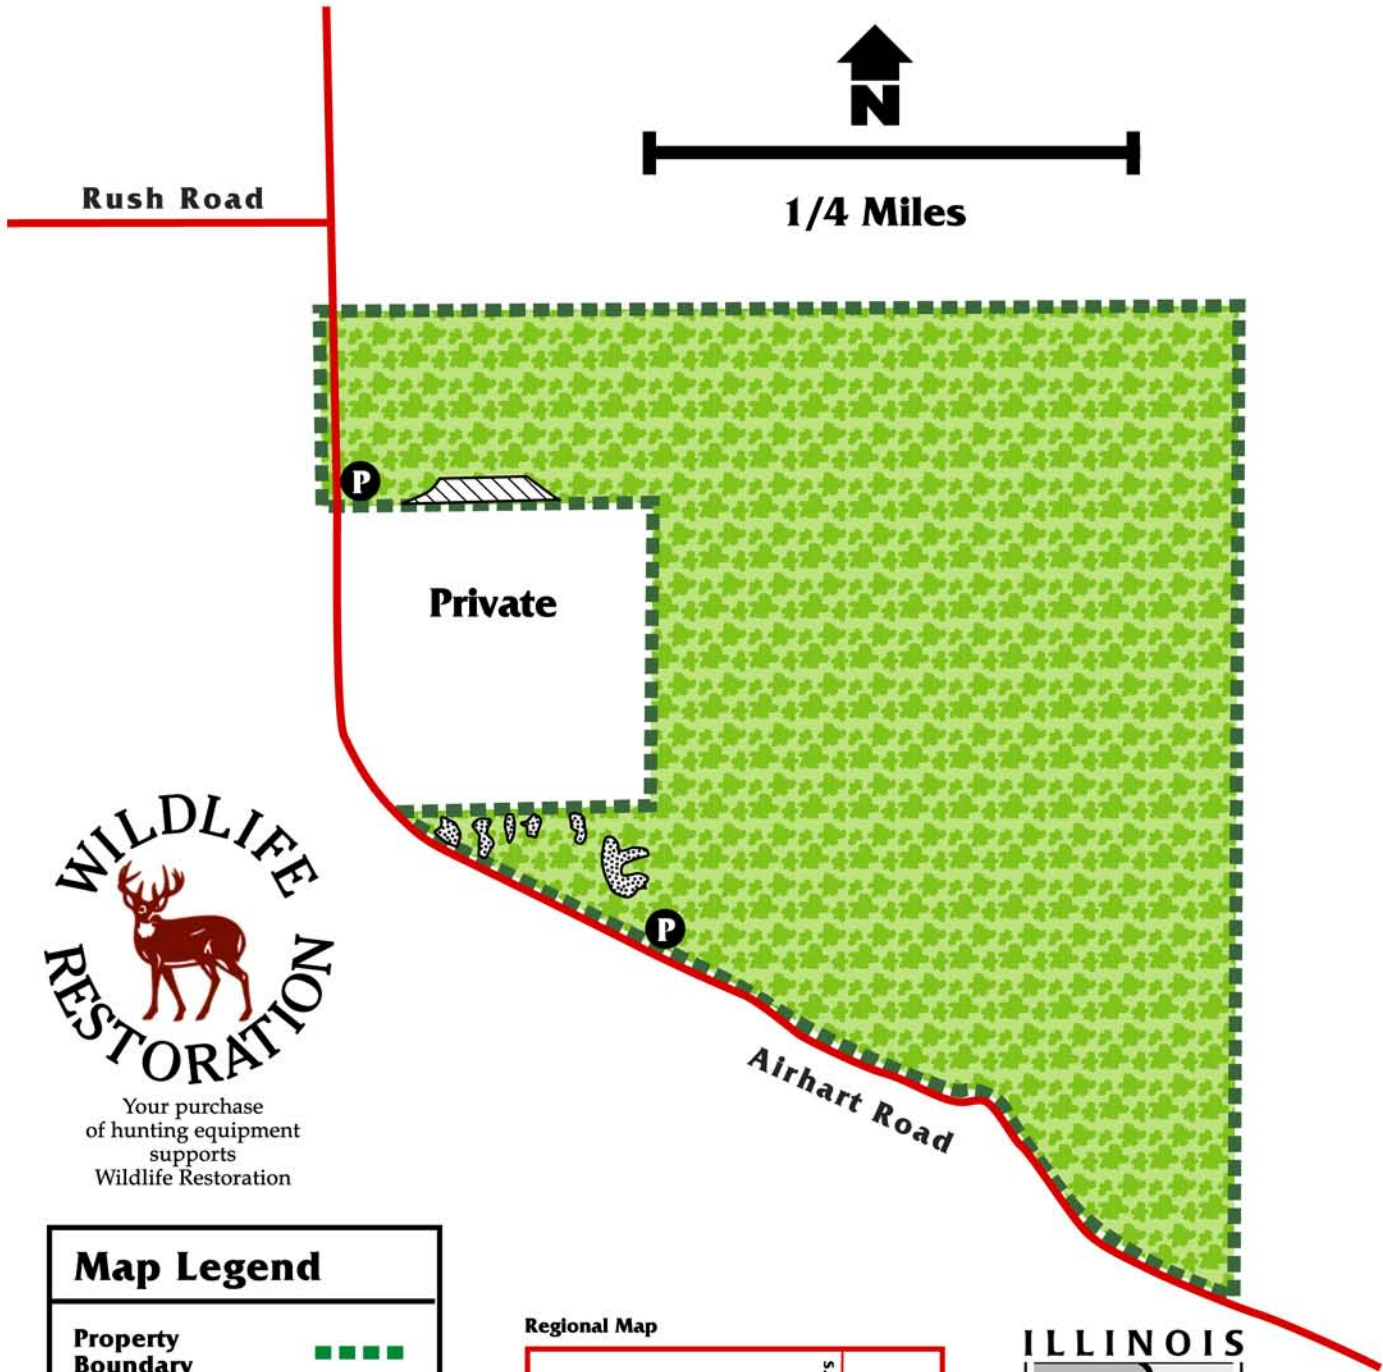

Rall Woods State Natural Area

Illinois Department of Natural Resources

Your purchase of hunting equipment supports Wildlife Restoration

Map Legend	
Property Boundary	
Roads	
Prairie	
Forest	
Hunter Registration and Parking	
Restricted Area No Hunting	

2010
063010