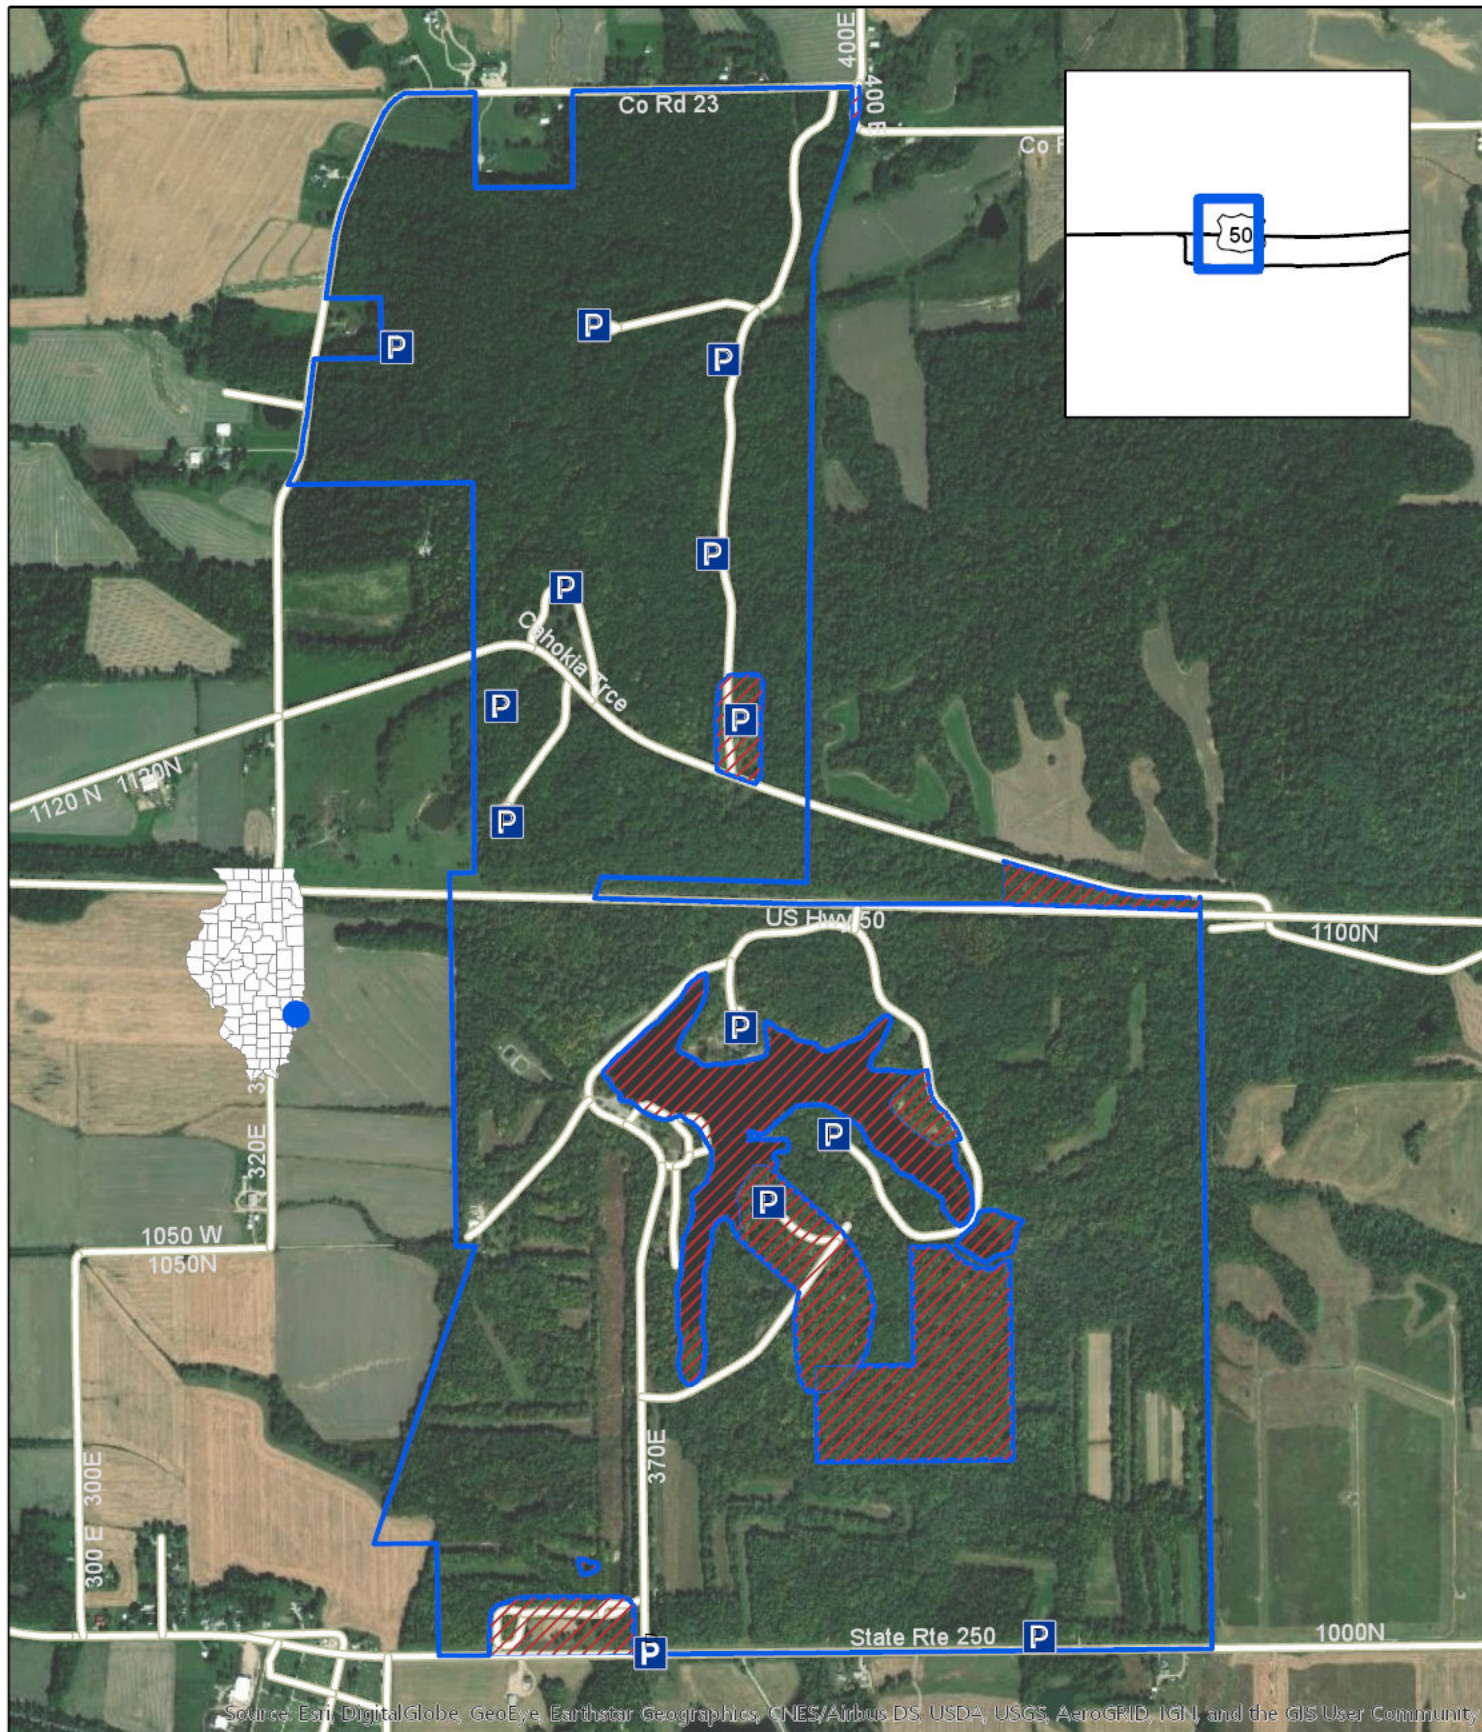

Red Hills State Park

Source: Esri, DigitalGlobe, GeoEye, Earthstar Geographics, CNES/Airbus DS, USDA, USGS, AeroGRID, IGN, and the GIS User Community

-  No Hunting
-  Parking Lot
-  Property Boundary

Red Hills State Park
 3571 Ranger Lane, Sumner, IL 62466
 Phone: 618/936-2469