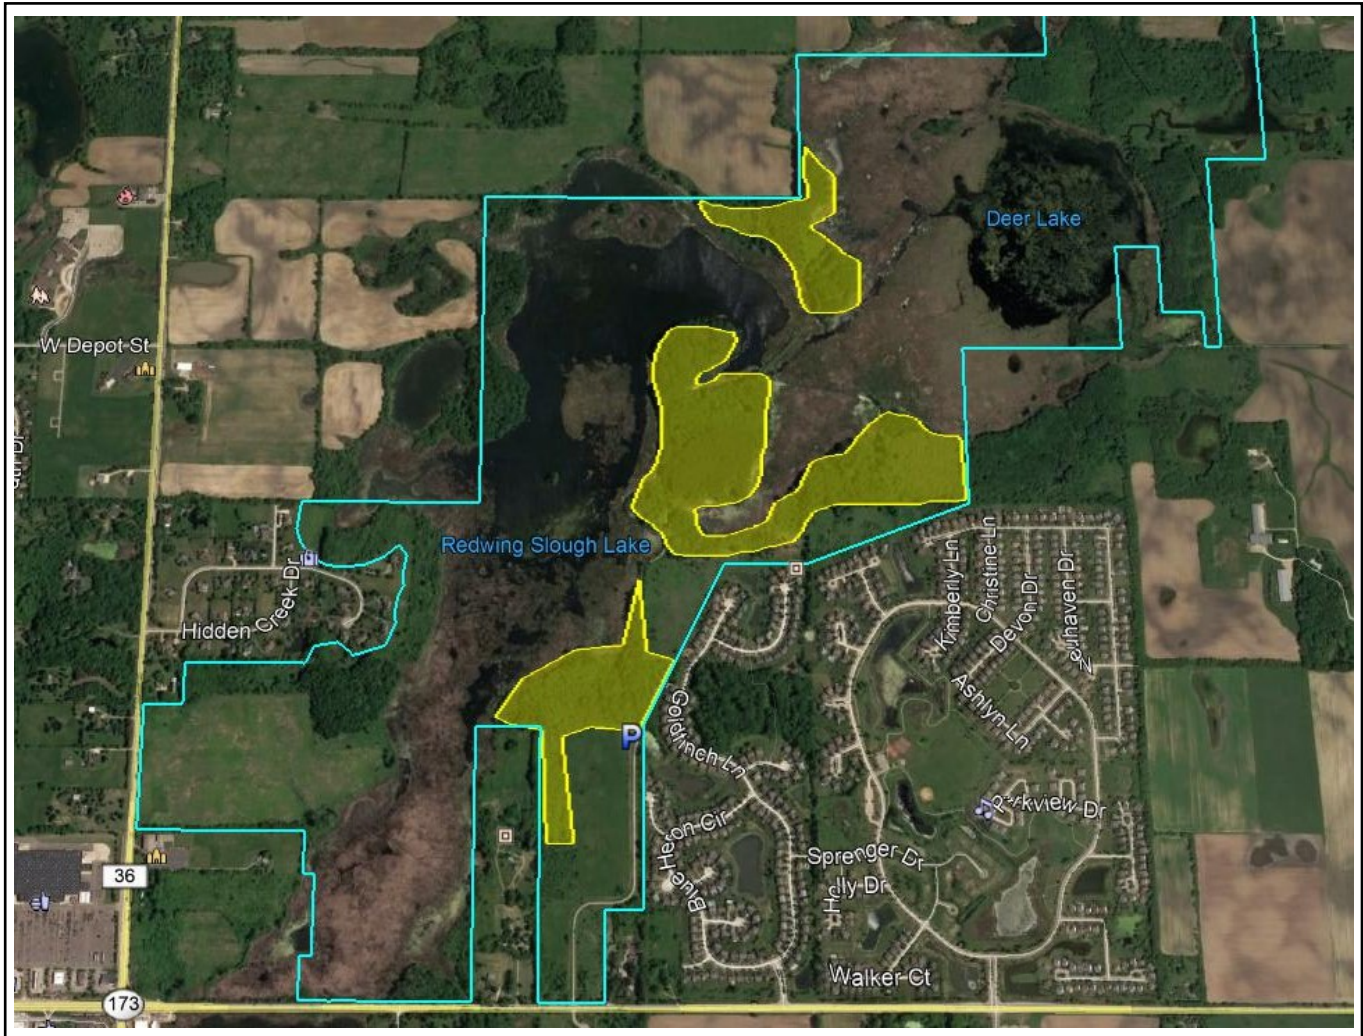

State of Illinois
Department of Natural Resources

Redwing Slough State Natural Area

Squirrel Hunting Units

**Satellite Site of
Chain O Lakes State Park
Rt 173 Antioch, IL 60002
42.466352 -88.049556
(847) 587-5512**

Hunting Units	
Property Boundary	
Parking Area	