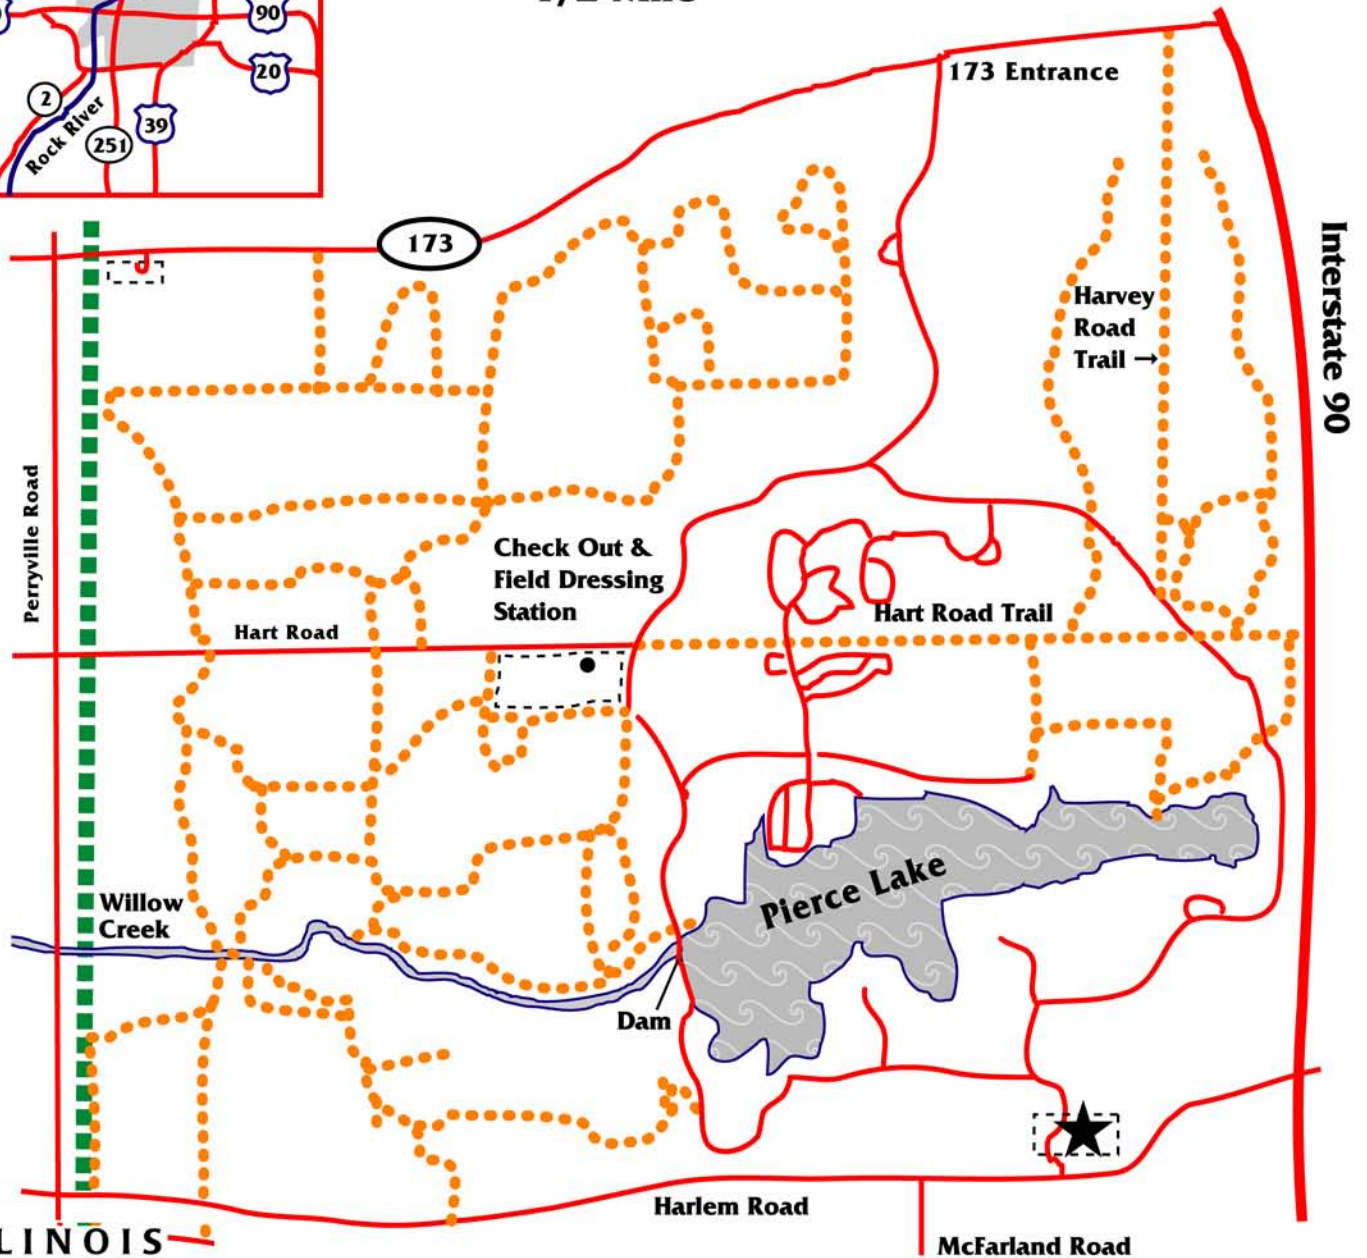

Rock Cut State Park

Illinois Department of Natural Resources

Regional Map

1/2 Mile

ILLINOIS

DEPARTMENT OF
NATURAL
RESOURCES

2010

063010

To Park Office:
Take I-90 North to East Riverside Blvd. exit - West on Riverside to McFarland - North on McFarland to Harlem - East on Harlem 1/4 mile.

Map Legend

Park Boundary 

Park Trails 

Roads 

Water Areas 

Office & Hunter Check-in 

No Hunting Restricted Area 