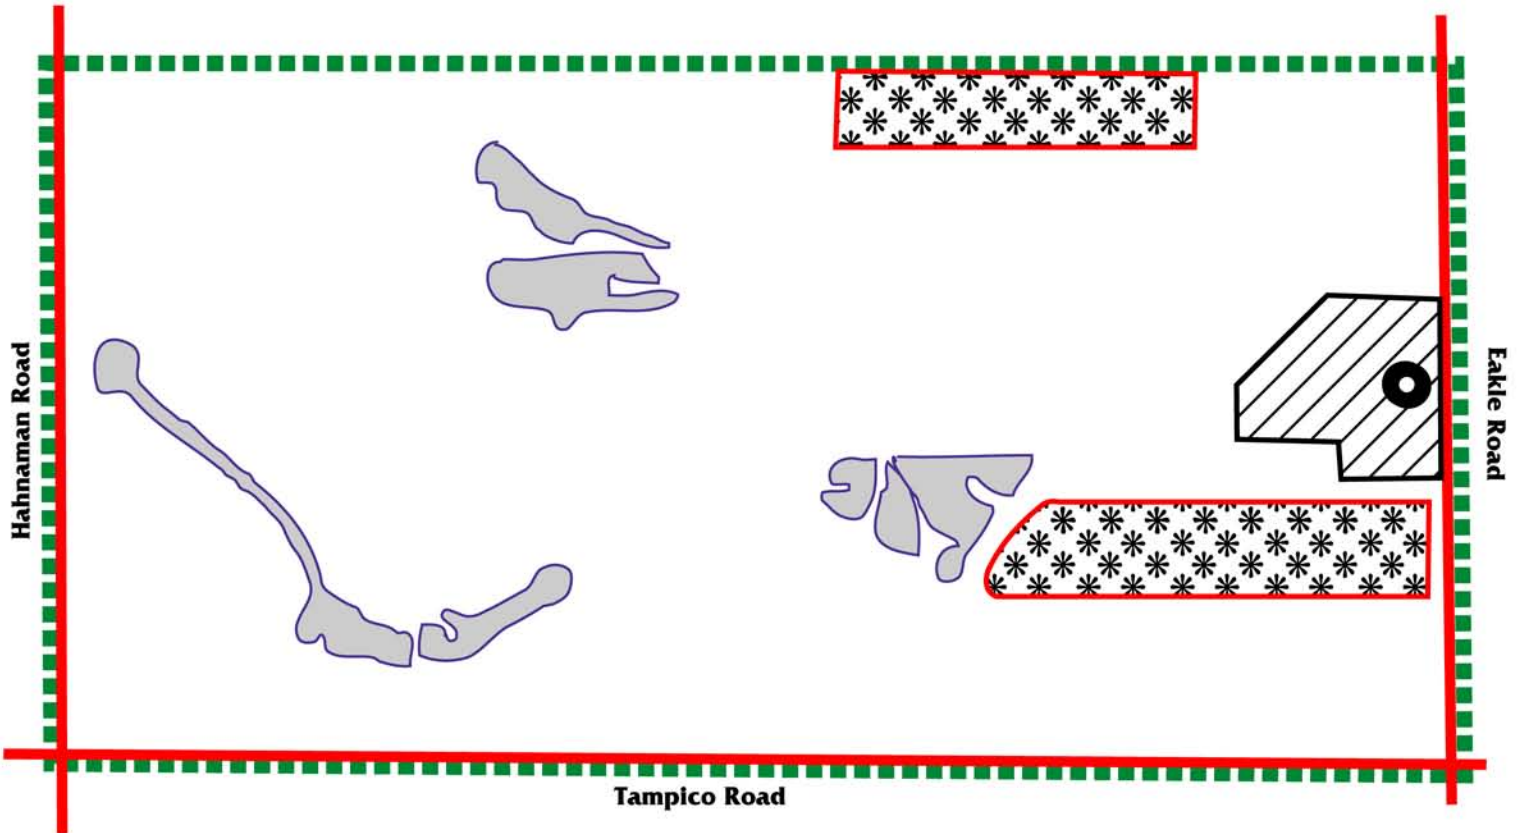

# Sand Prairie State Habitat Area

Illinois Department of Natural Resources

ILLINOIS

DEPARTMENT OF  
NATURAL  
RESOURCES

2010

063010

From Maytown Rd. on the South side of Green River State Wildlife Area to Sand Prairie Habitat Area:  
Take Atkinson Rd. North for 3 miles.  
Turn West on Arch Rd.  
Go 4 miles West on Arch Rd. to Eakle Rd.  
Turn South on Eakle and go 3 miles South.  
The entrance will be on your right just before you get to Tampico Rd.

## Map Legend

Park Boundry	
Roads	
Sunflower Fields	
Restricted Area No Hunting	
Ponds	
Hunter Parking & Sign-In Box	