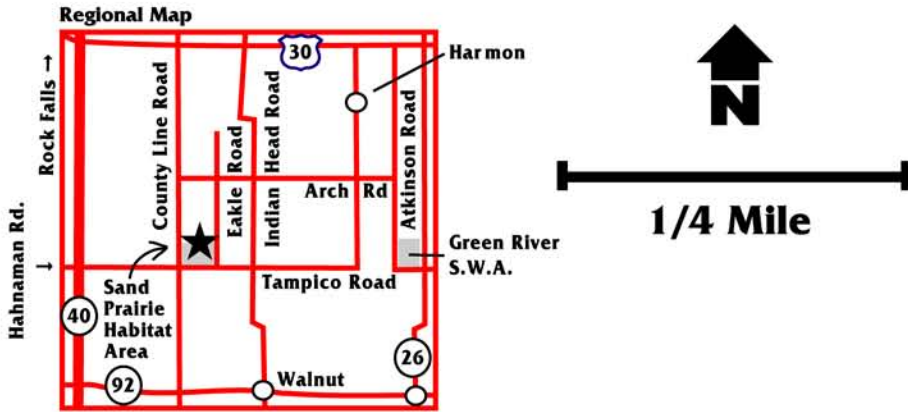

# Sand Prairie State Habitat Area

Illinois Department of Natural Resources

ILLINOIS

DEPARTMENT OF  
NATURAL  
RESOURCES

2010

063010

From Maytown Rd. on the South side of Green River State Wildlife Area to Sand Prairie Habitat Area:  
Take Atkinson Rd. North for 3 miles.  
Turn West on Arch Rd.  
Go 4 miles West on Arch Rd. to Eakle Rd.  
Turn South on Eakle and go 3 miles South.  
The entrance will be on your right just before you get to Tampico Rd.

## Map Legend

Park Boundry	
Roads	
Sunflower Fields	
Restricted Area No Hunting	
Ponds	
Hunter Parking & Sign-In Box	