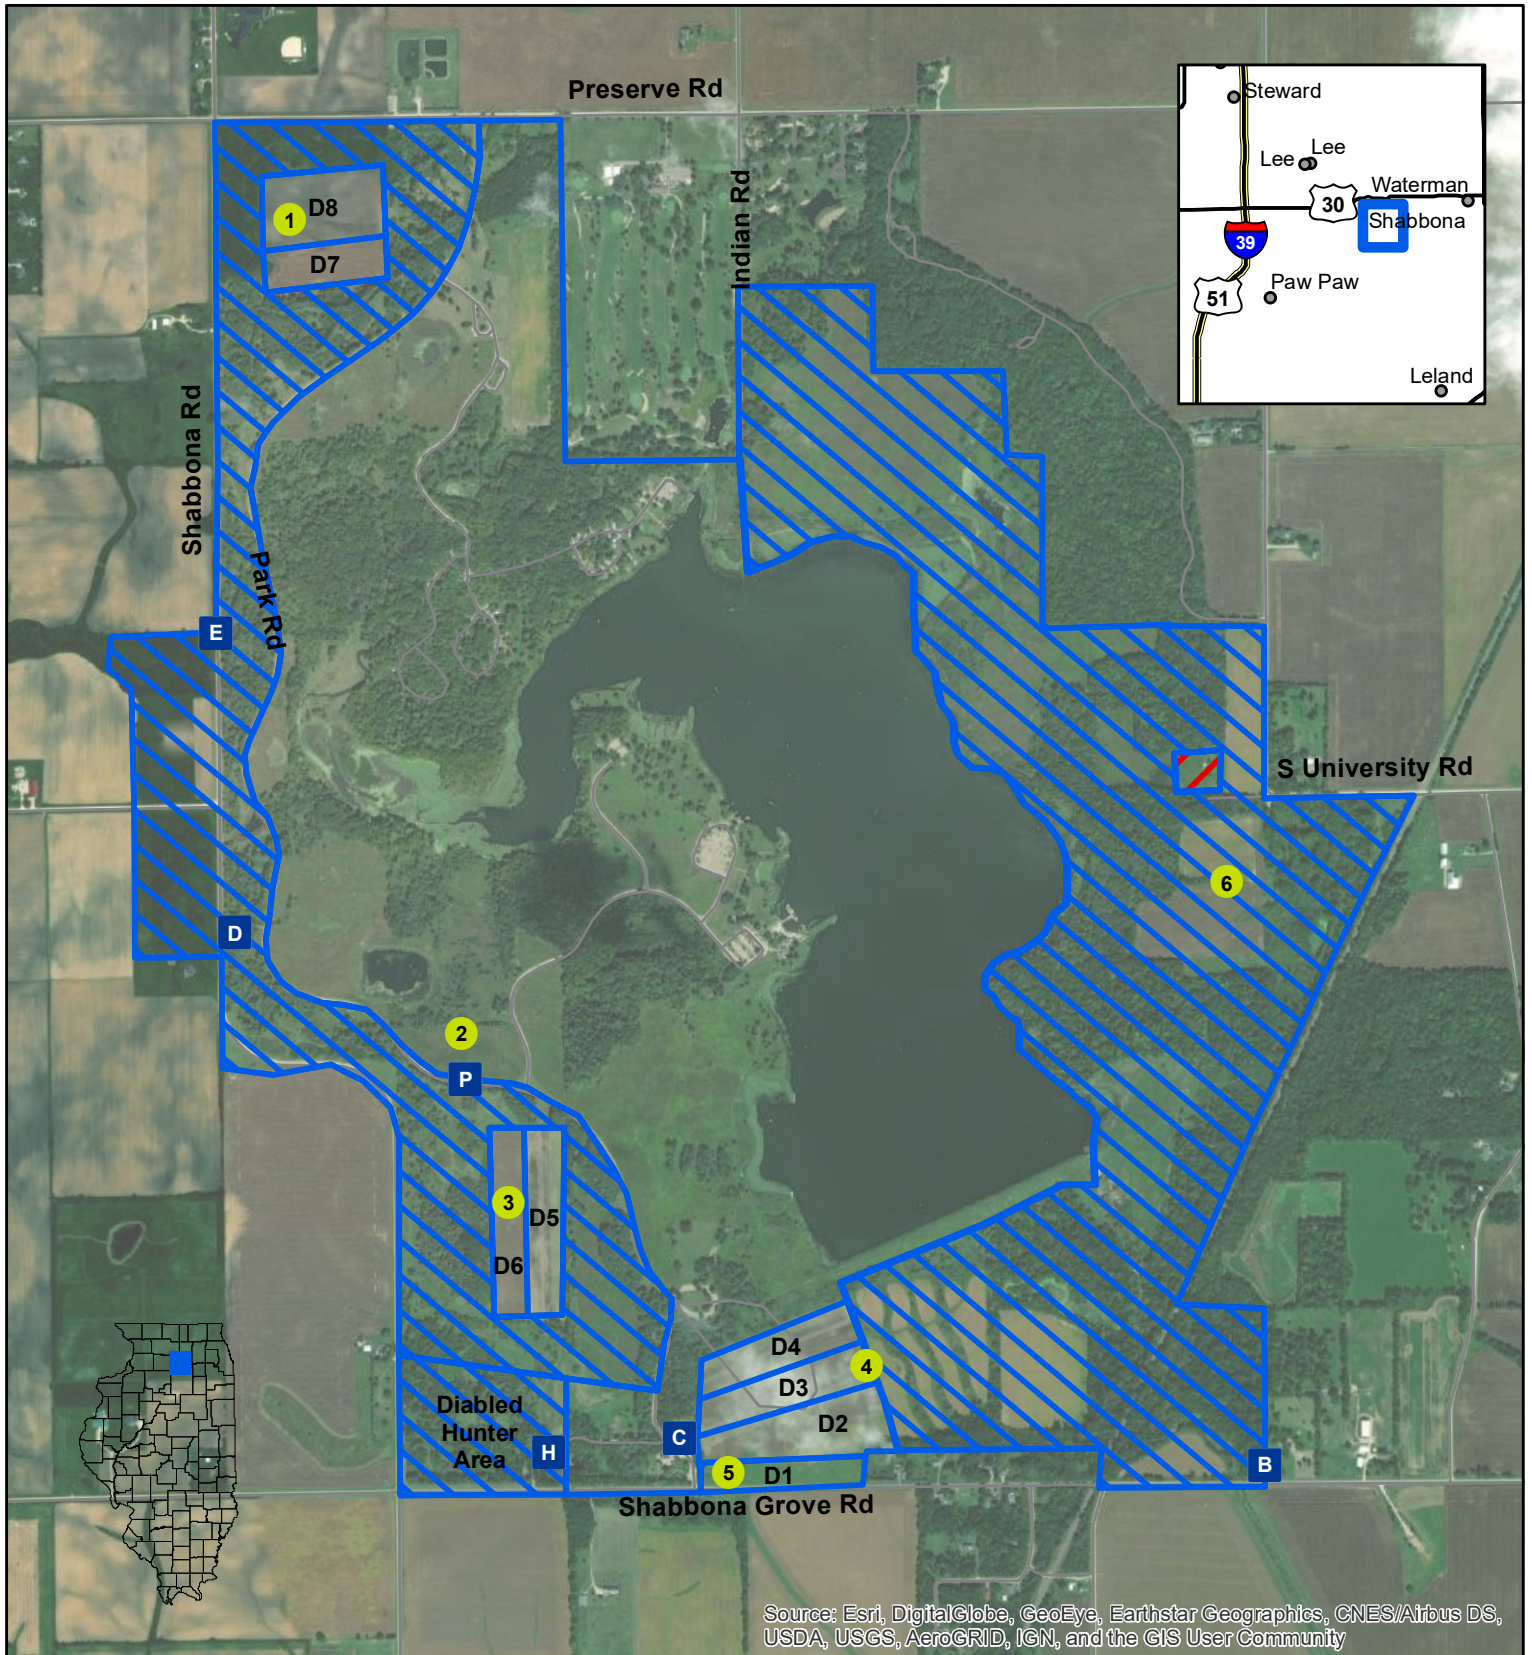

Shabbona Lake

State Park

Source: Esri, DigitalGlobe, GeoEye, Earthstar Geographics, CNES/Airbus DS, USDA, USGS, AeroGRID, IGN, and the GIS User Community

-  Dove Field (D 1 - 6)
-  Parking Lot
-  No Hunting
-  Archery Deer Hunting
-  Waterfowl Blind

Miles
0.25

Date: 9/22/2021

Shabbona Lake State Park
4201 Shabbona Grove Road
Shabbona, IL 60550
Phone: (815) 824-2106