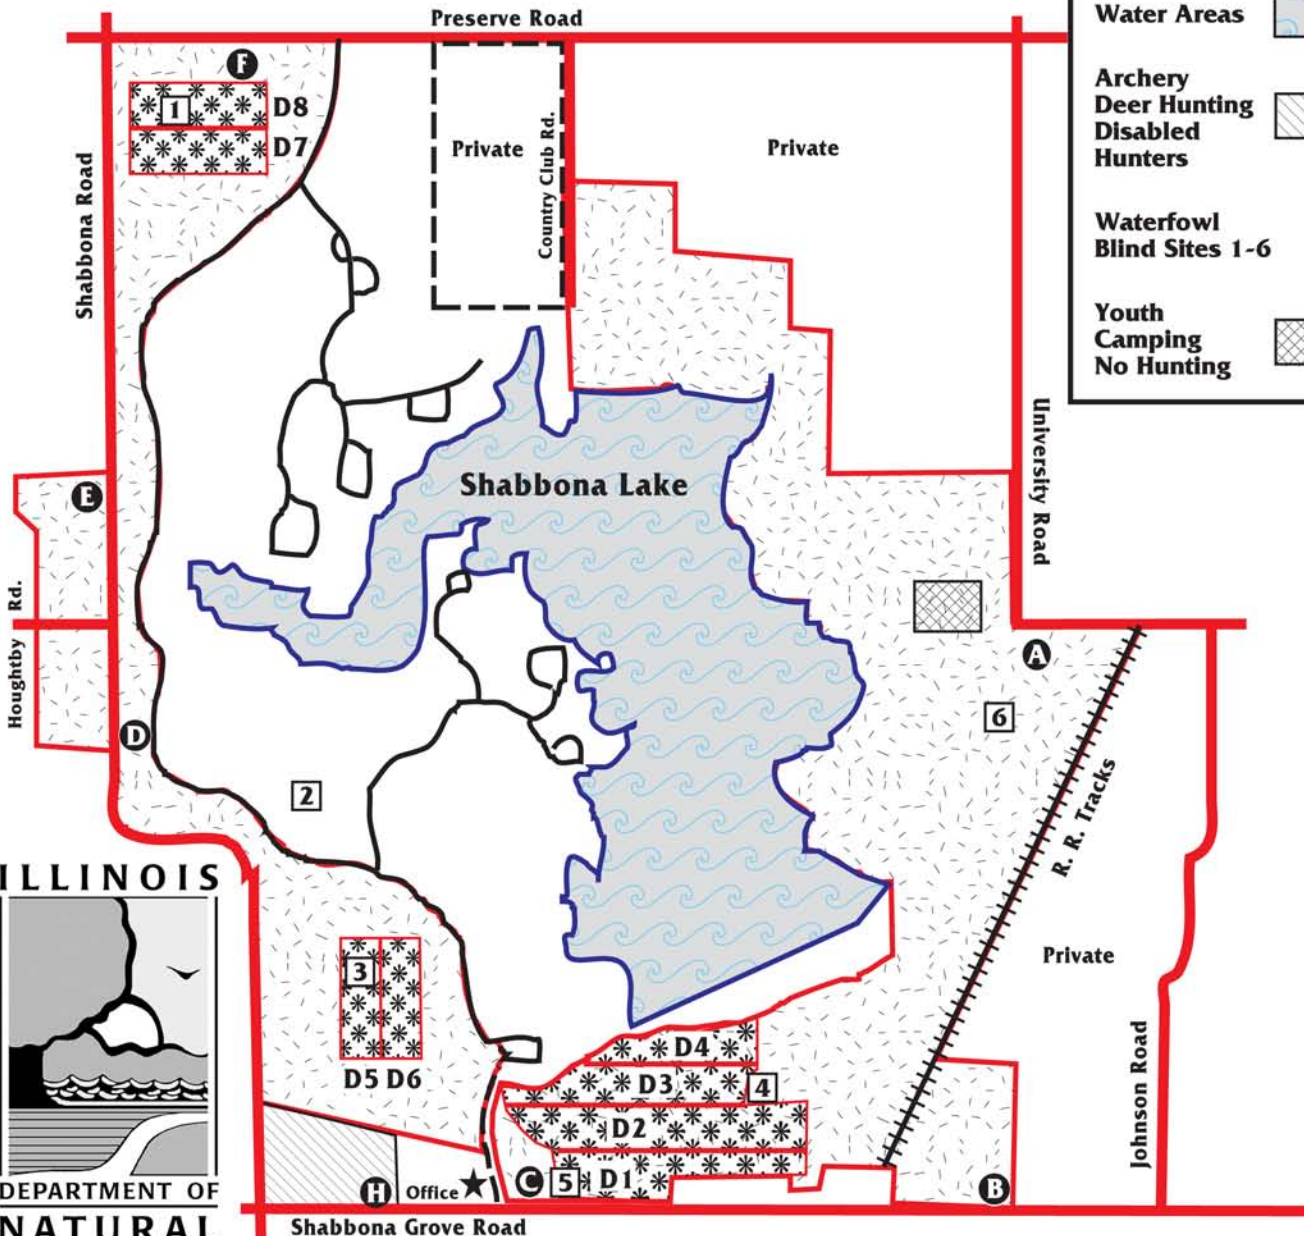

Shabbona Lake State Park

Illinois Department of Natural Resources

Regional Map

1/2 Mile

Map Legend

Roads	
Dove Hunting Field	
Archery Deer Hunting	
Park Office & Hunter Check In	
Hunter Parking	
Water Areas	
Archery Deer Hunting Disabled Hunters	
Waterfowl Blind Sites 1-6	
Youth Camping No Hunting	