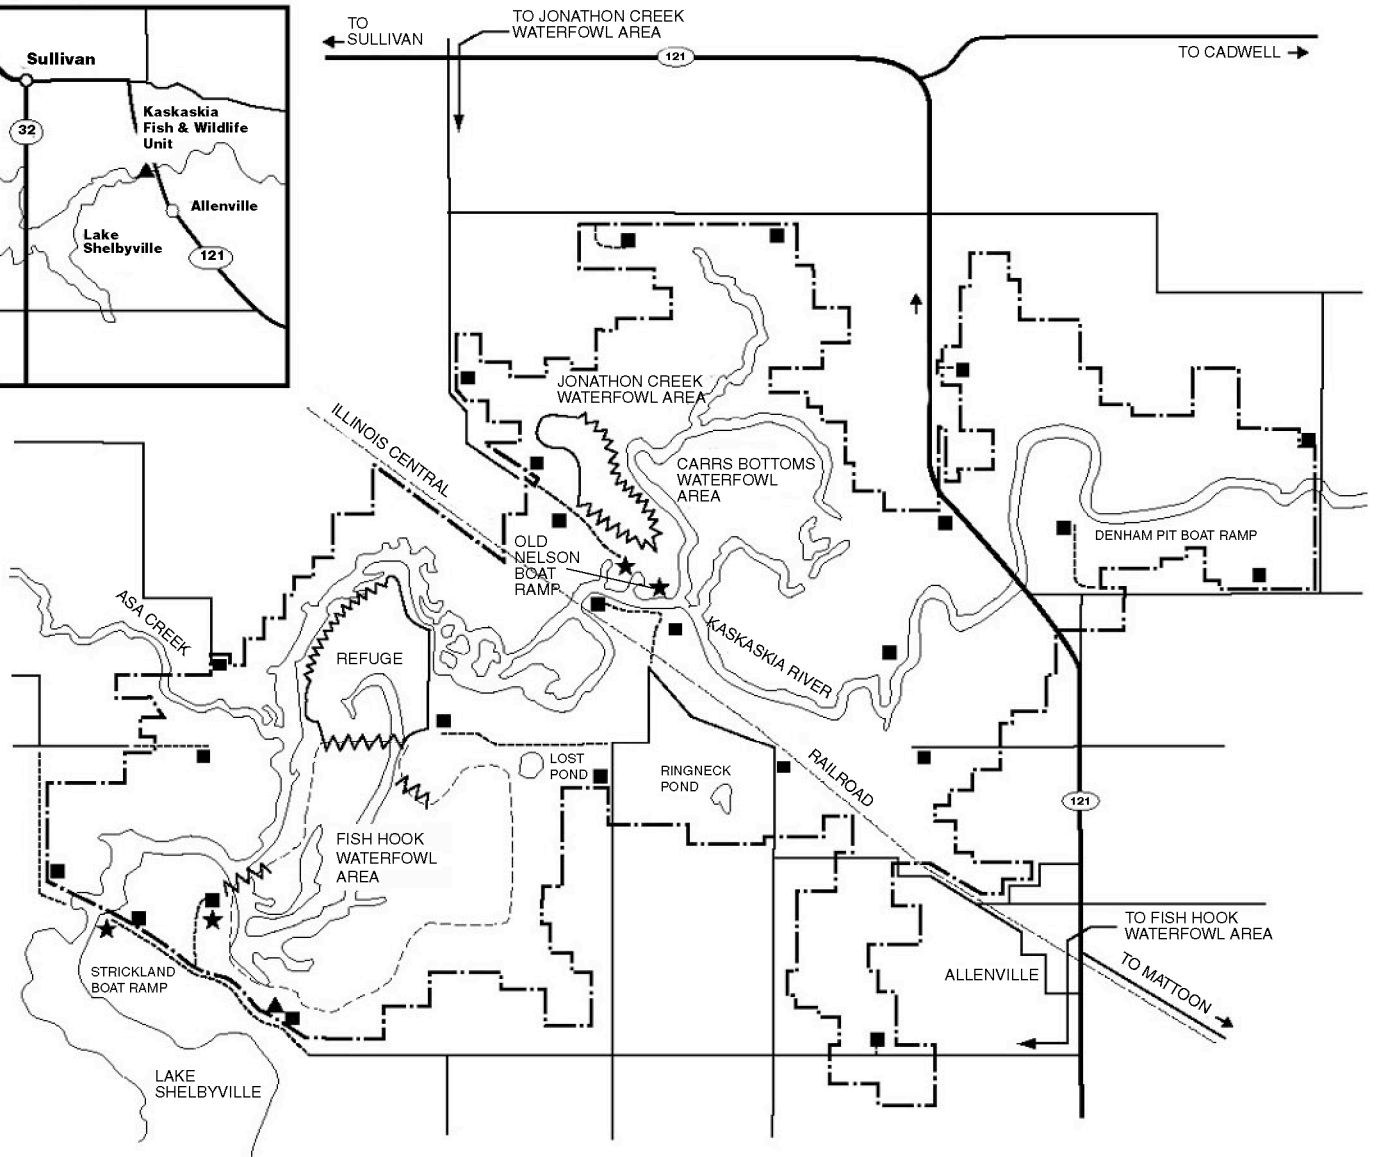

Kaskaskia Fish and Wildlife Unit

Illinois Department of Natural Resources

Regional Map

Legend

- Normal Pool El. 600
- Area Boundary
- Hiking & Archery trails
- County Roads
- Improved Access Roads
- Waterfowl Check Station
- Parking Area
- Boat Ramp
- Levee