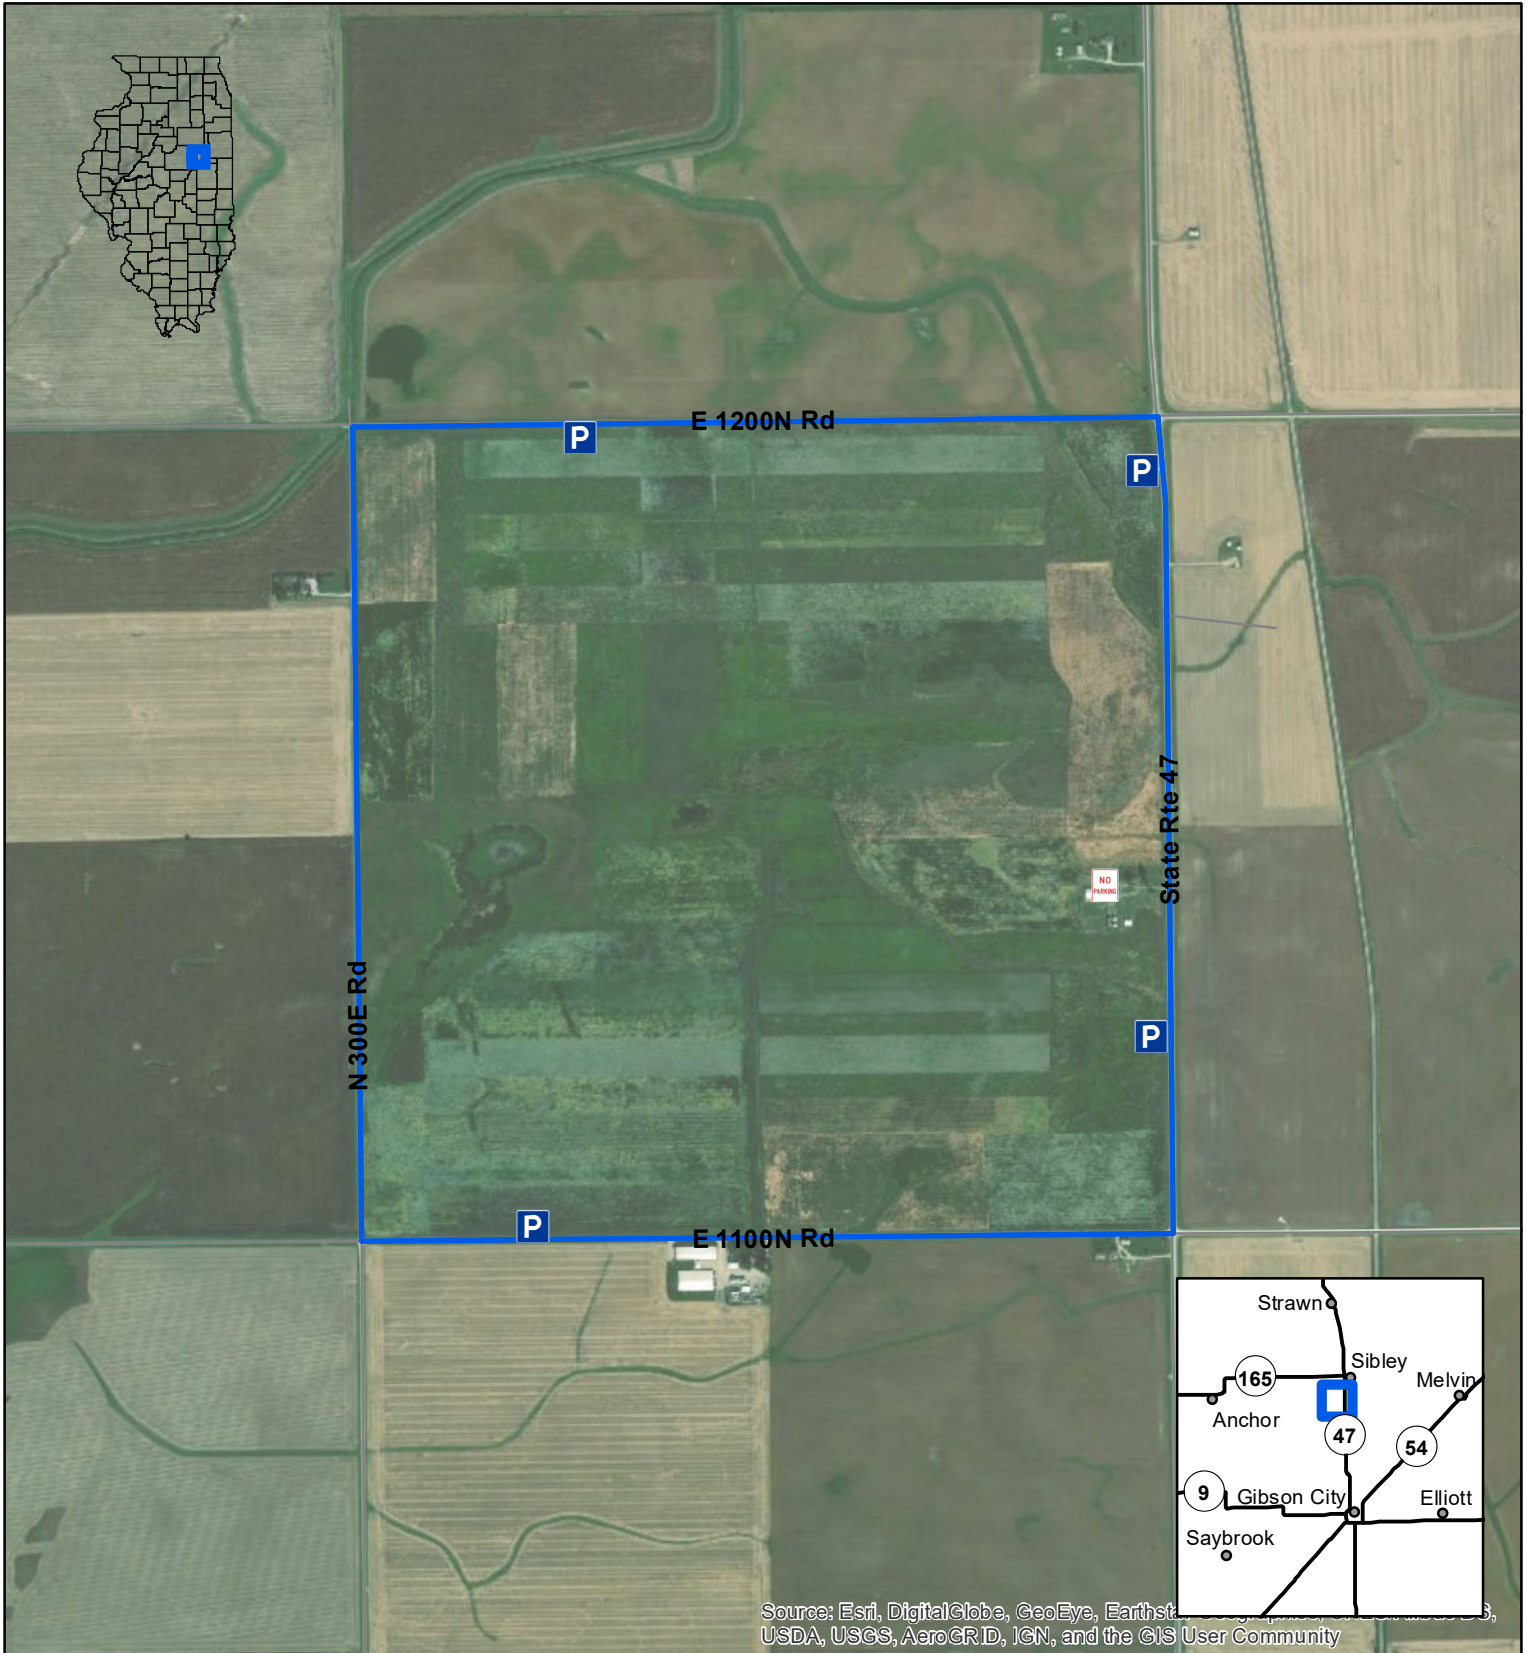

Sibley

# State Habitat Area

Source: Esri, DigitalGlobe, GeoEye, Earthstar, USDA, USGS, AeroGRID, IGN, and the GIS User Community

**P** Parking Lot

**[Blue Box]** Hunting

**[Red Box]** No Parking

Miles  
0.15

Date: 1/6/2020

C/O Moraine View State Recreation Area  
27374 E 900 North Rd, Le Roy, IL 61752  
Phone: (309) 724-8032

For further information refer to the site's hunter fact sheet at:  
<https://www.dnr.illinois.gov/hunting/FactSheets>