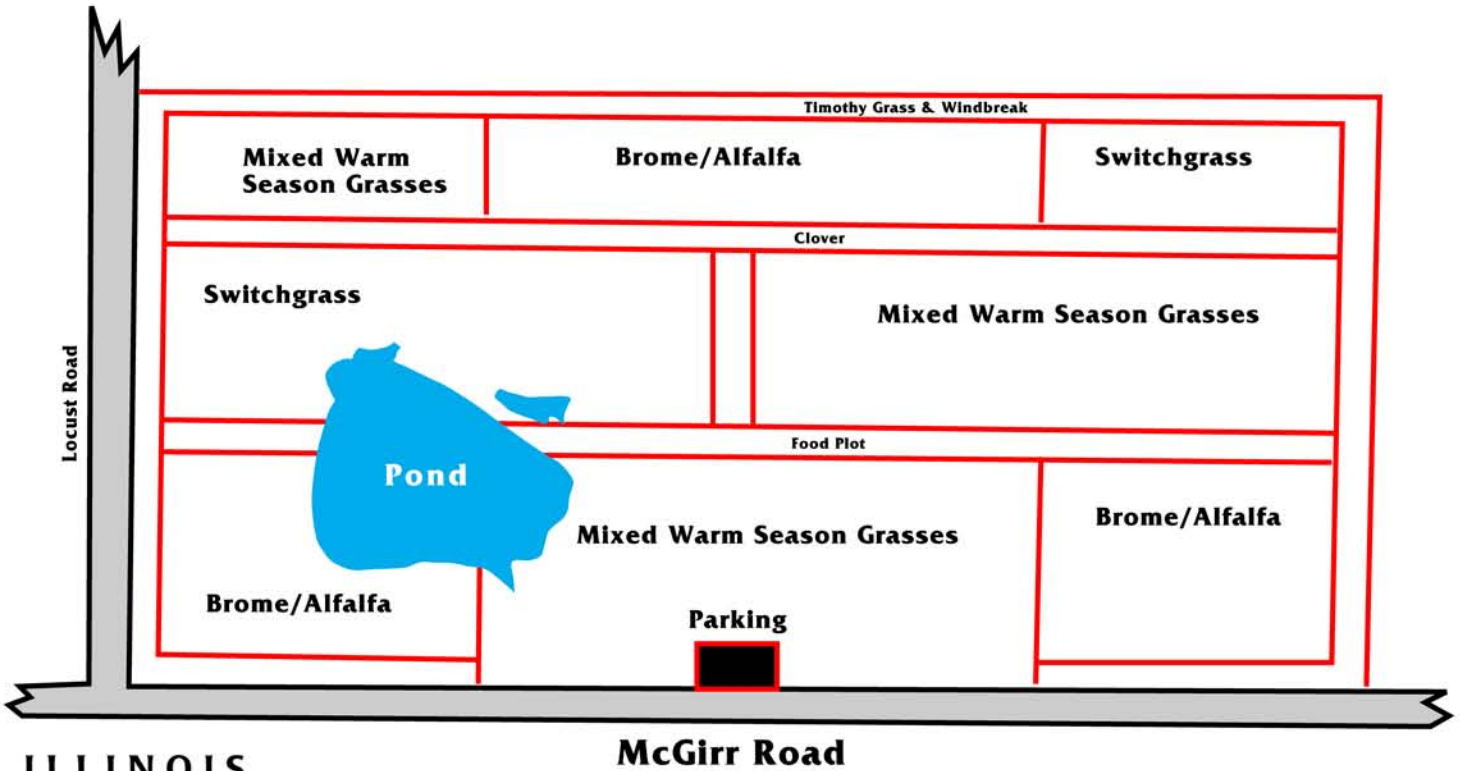

Steward State Habitat Area

Illinois Department of Natural Resources

Regional Map

Steward
Habitat
Area

1/8 Mile

ILLINOIS

DEPARTMENT OF
NATURAL
RESOURCES

2010

063010

Map Legend

Roads

Pond