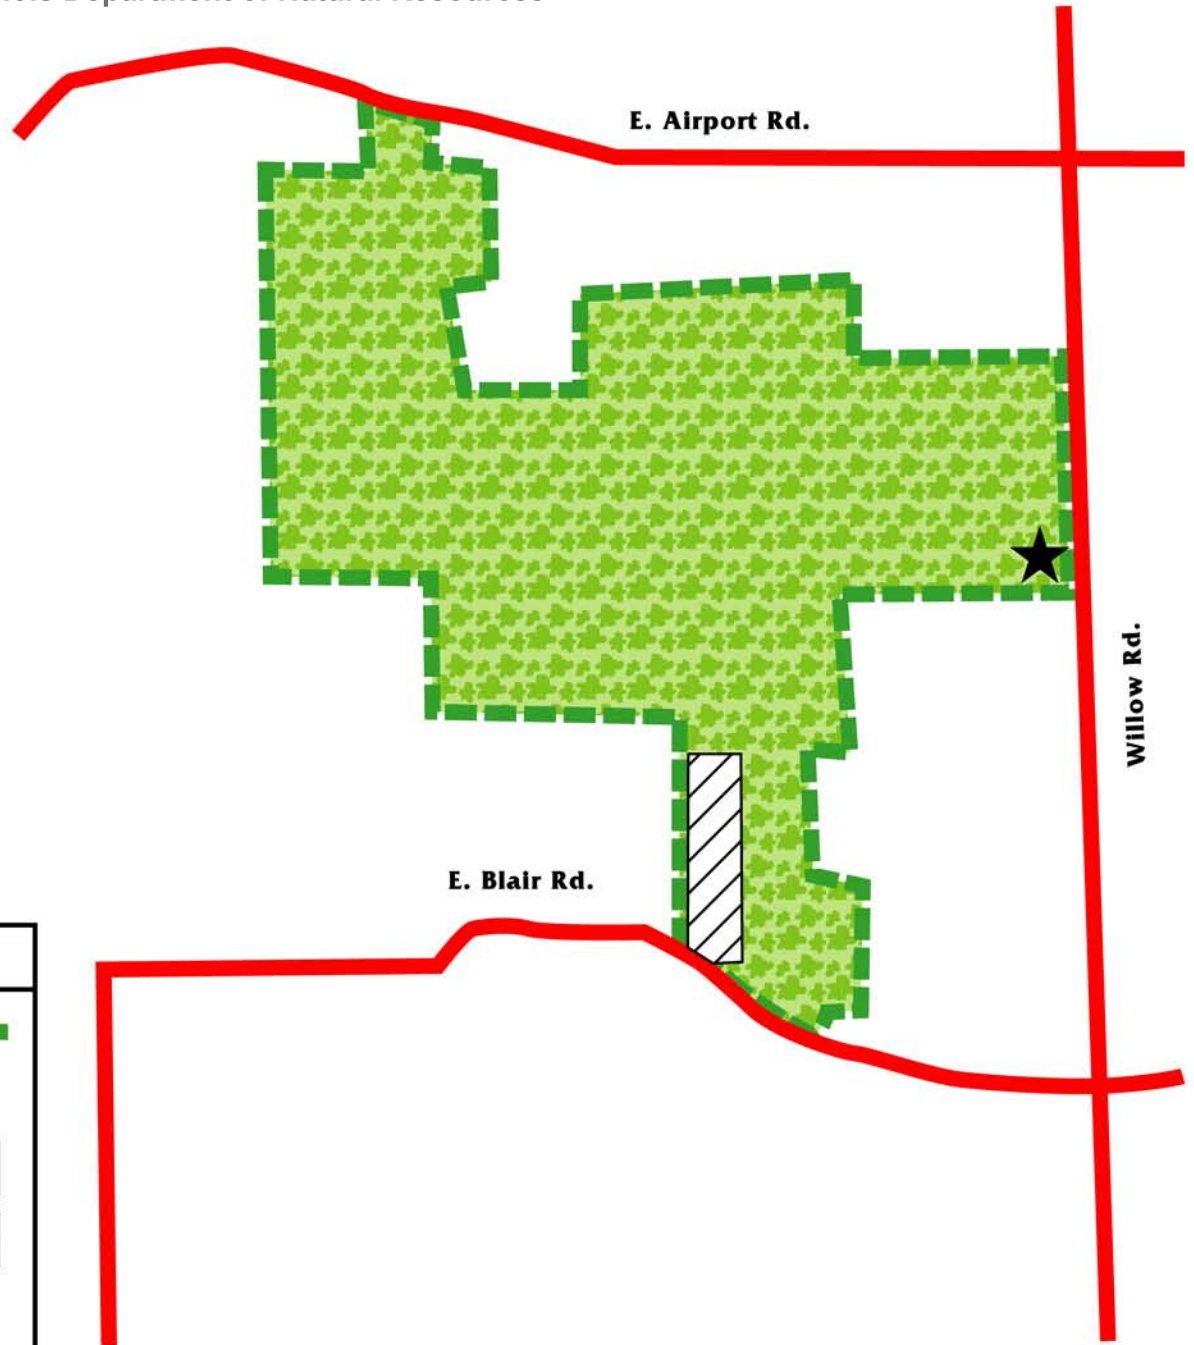

Wards Grove State Nature Preserve

Illinois Department of Natural Resources

Regional Map

ILLINOIS

DEPARTMENT OF
NATURAL
RESOURCES

2010
063010

Map Legend

- | | |
|-------------------------------|---|
| Property Boundary |  |
| Hunter Registration |  |
| Woodland |  |
| Restricted Area
No Hunting |  |
| Roads |  |