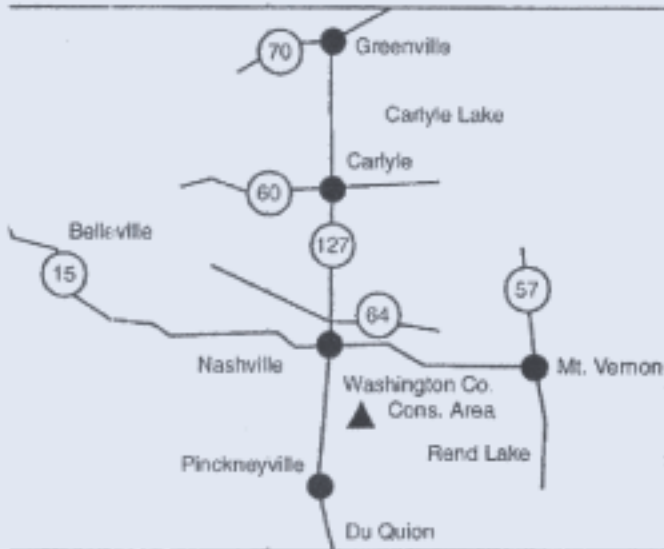

# Washington County Conservation Area

State of Illinois Department of Natural Resources

REGIONAL MAP

to Hwy 127  
Conservation Drive Entrance

### Map Legend

- Boundary
- Roads
- Hiking Trails
- Hunting Area
- Headquarters
- Parking
- No Hunting
- Boat Launch
- Check Station