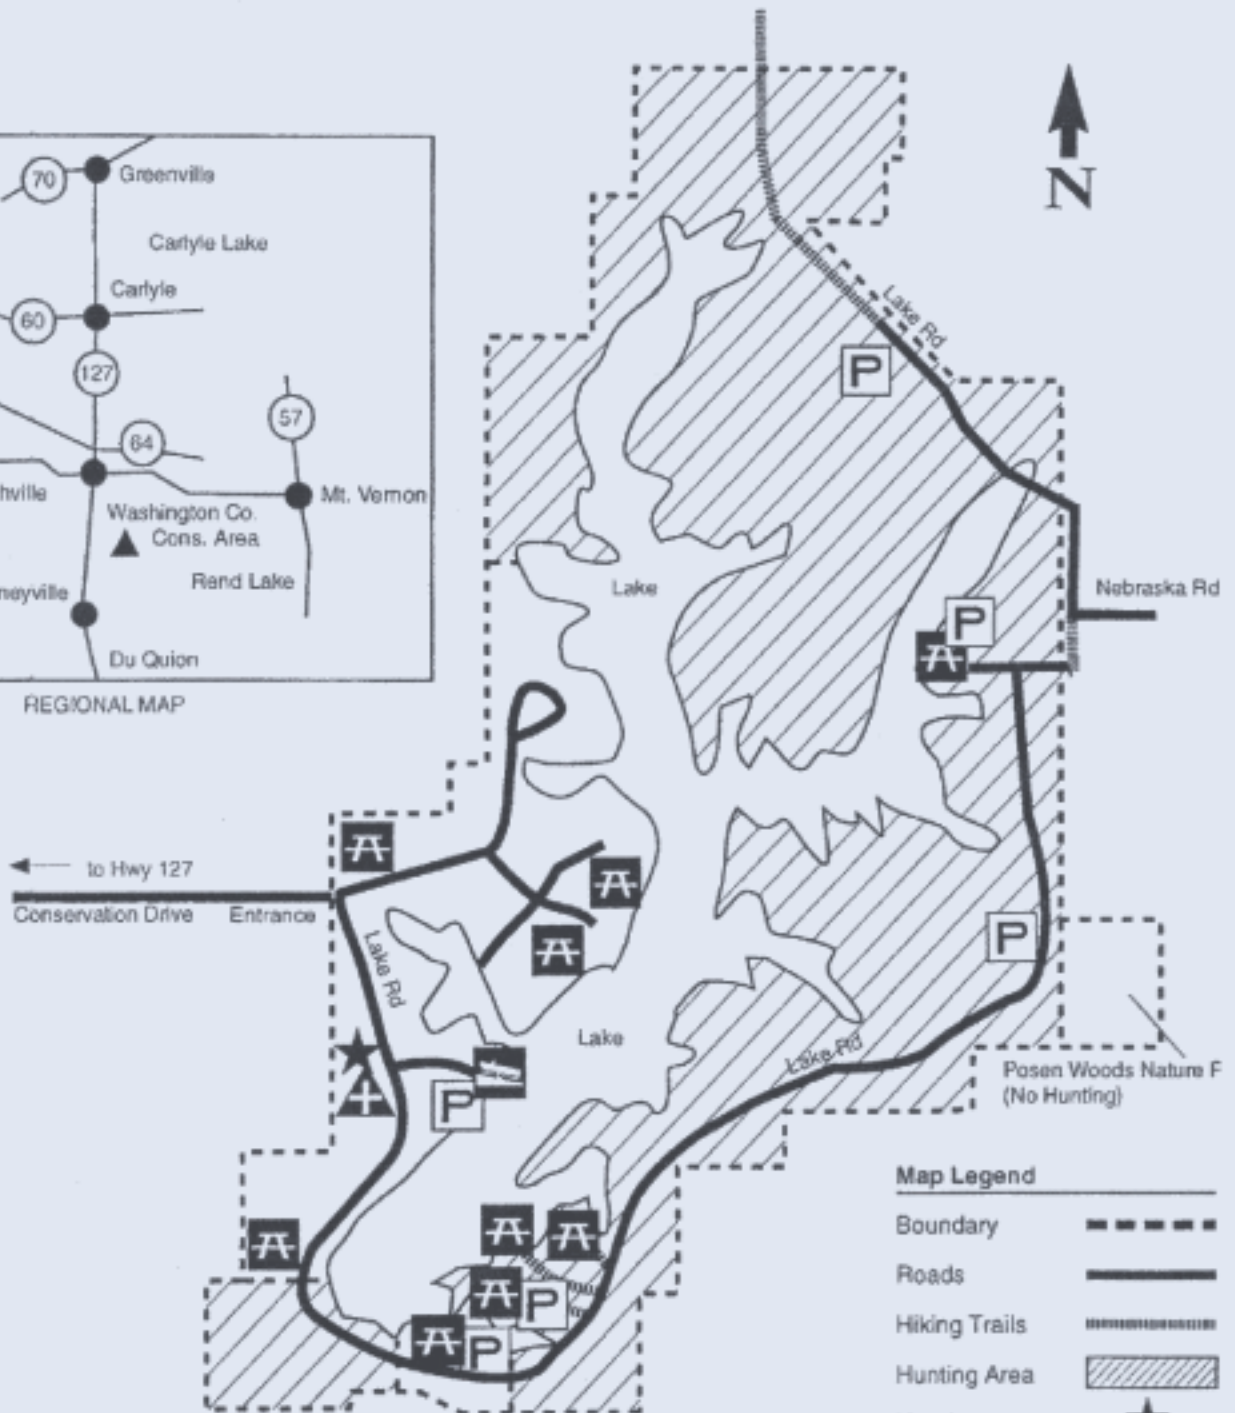

# Washington County Conservation Area

State of Illinois Department of Natural Resources

REGIONAL MAP

to Hwy 127  
Conservation Drive Entrance

### Map Legend

- Boundary
- Roads
- Hiking Trails
- Hunting Area
- Headquarters
- Parking
- No Hunting
- Boat Launch
- Check Station