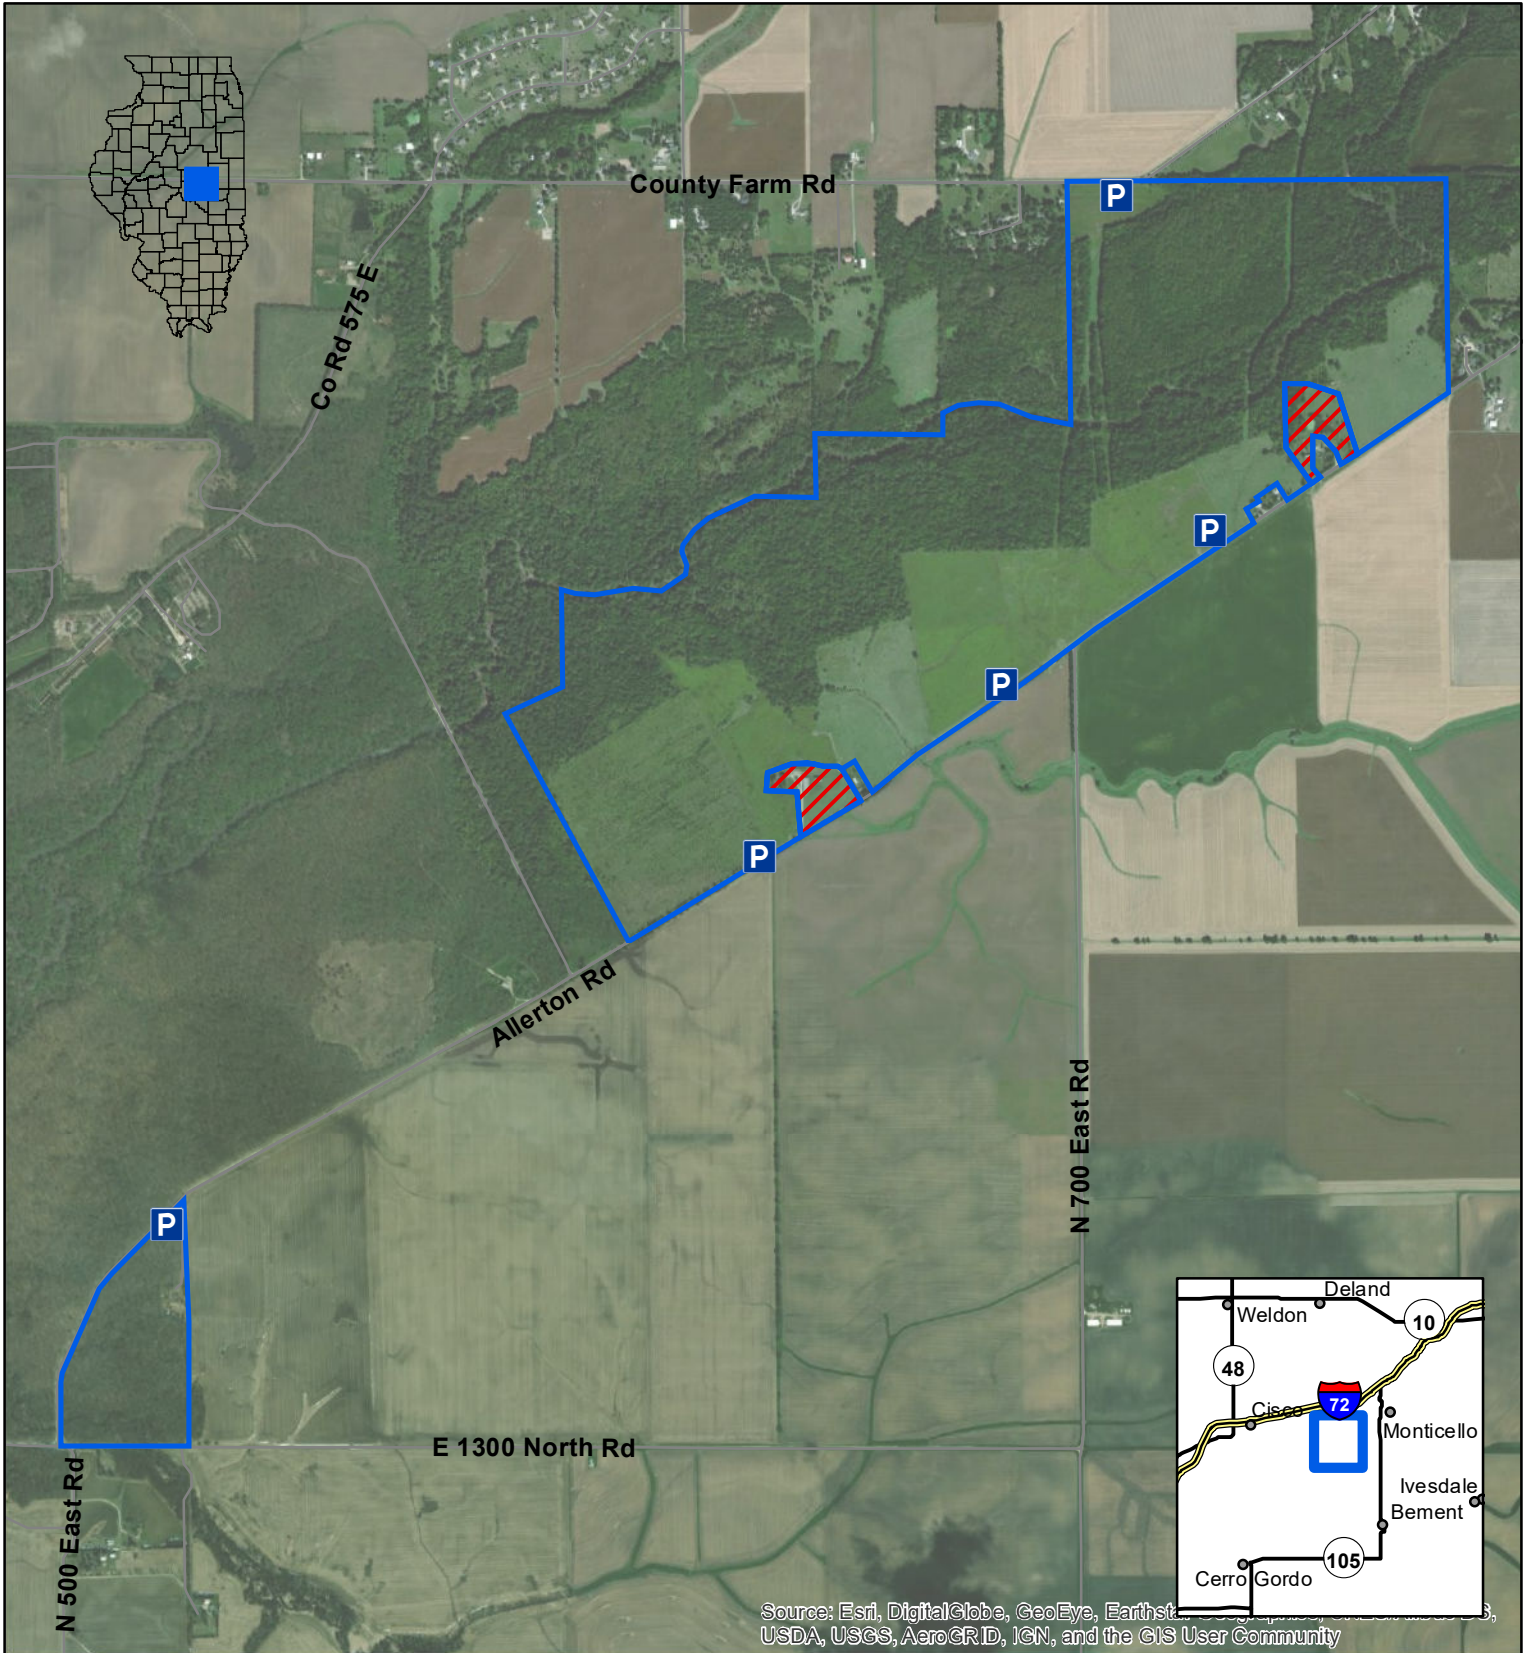

Weldon Springs State Park

Piatt County Unit

Source: Esri, DigitalGlobe, GeoEye, Earthstar, USDA, USGS, AeroGRID, IGN, and the GIS User Community

- Parking Lot
- Hunting
- No Hunting

Date: 3/31/2021

C/O Weldon Springs State Park
 4734 Weldon Springs Rd, Clinton, IL 61727
 Phone (217) 935-2644