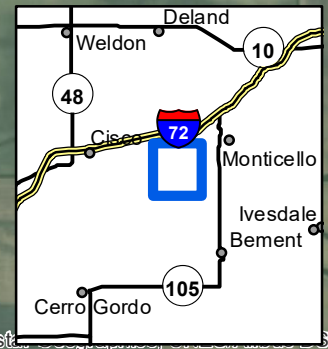

Weldon Springs State Park

Piatt County Unit

Source: Esri, DigitalGlobe, GeoEye, Earthstar, USDA, USGS, AeroGRID, IGN, and the GIS User Community

- Parking Lot
- Hunting
- No Hunting

Date: 3/31/2021

C/O Weldon Springs State Park
 4734 Weldon Springs Rd, Clinton, IL 61727
 Phone (217) 935-2644