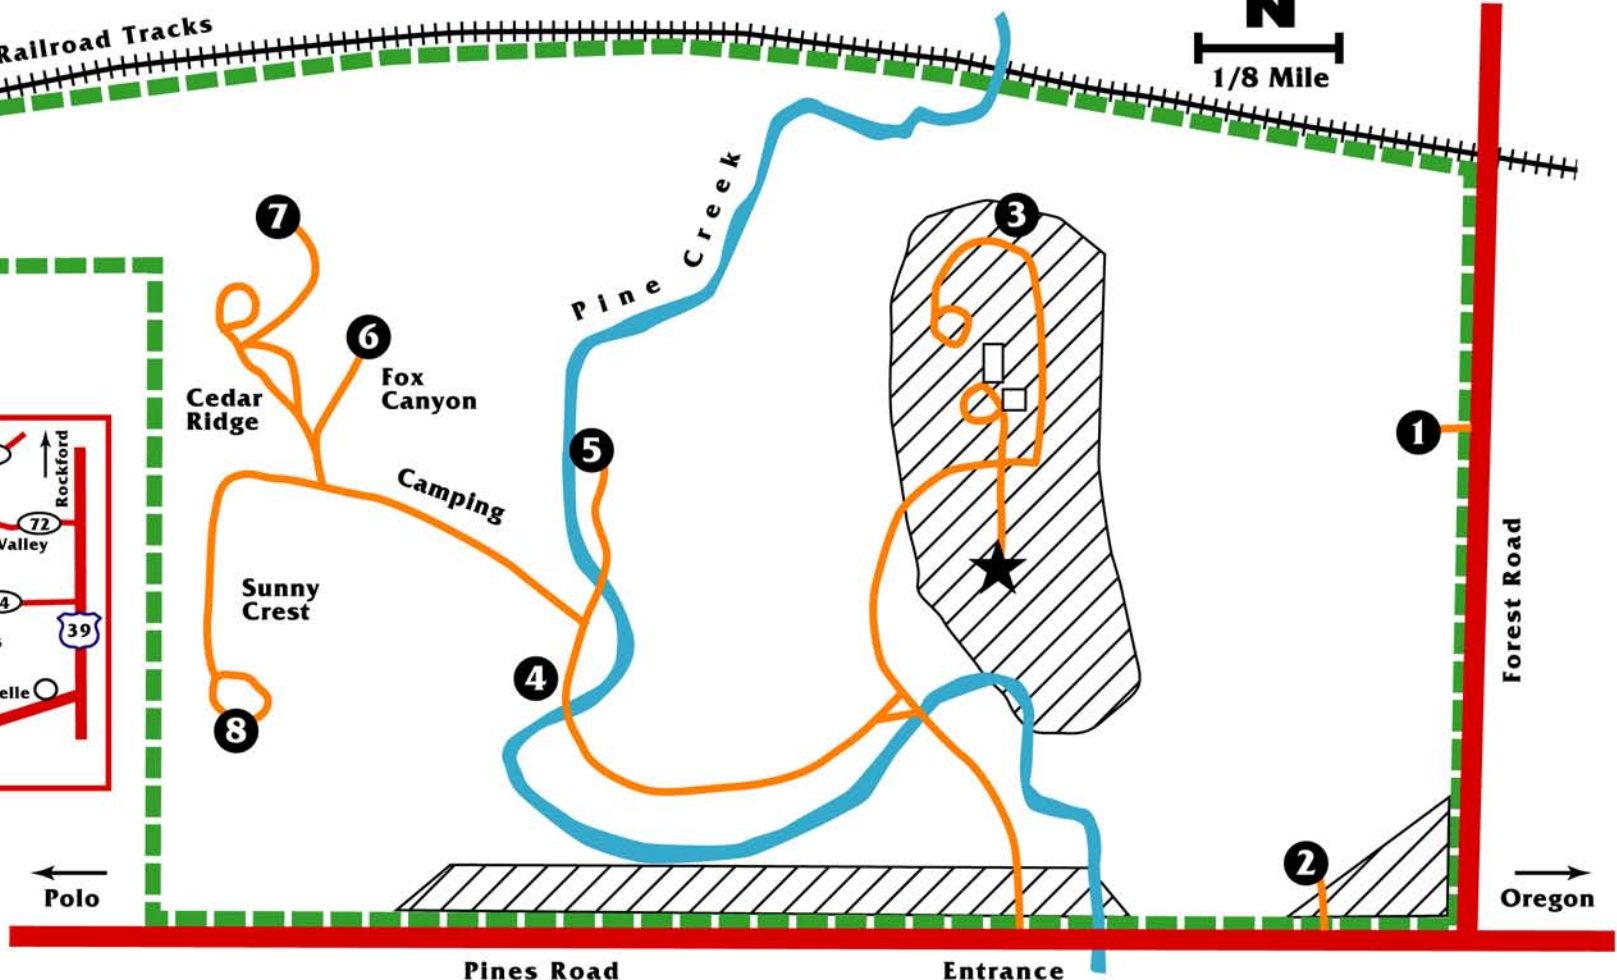

# White Pines State Park

Illinois Department of Natural Resources

## Regional Map

## Map Legend

Park Boundary		Office & Hunter Sign-In/Parking	
Restricted (No Hunting)		Hunter Parking Lots 1-8	
Creek		Railroad Tracks	
Park Roads		Roads	

Your purchase of hunting equipment supports Wildlife Restoration