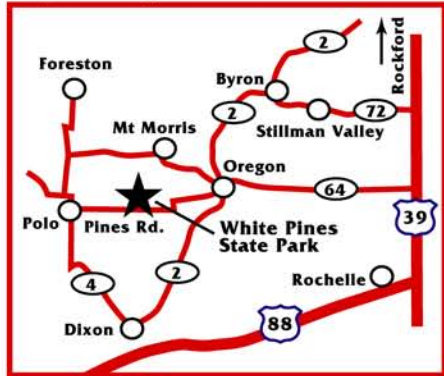

# White Pines State Park

Illinois Department of Natural Resources

## Regional Map

## Map Legend

Park Boundary		Office & Hunter Sign-In/Parking	
Restricted (No Hunting)		Hunter Parking Lots 1-8	
Creek		Railroad Tracks	
Park Roads		Roads	

Your purchase of hunting equipment supports Wildlife Restoration