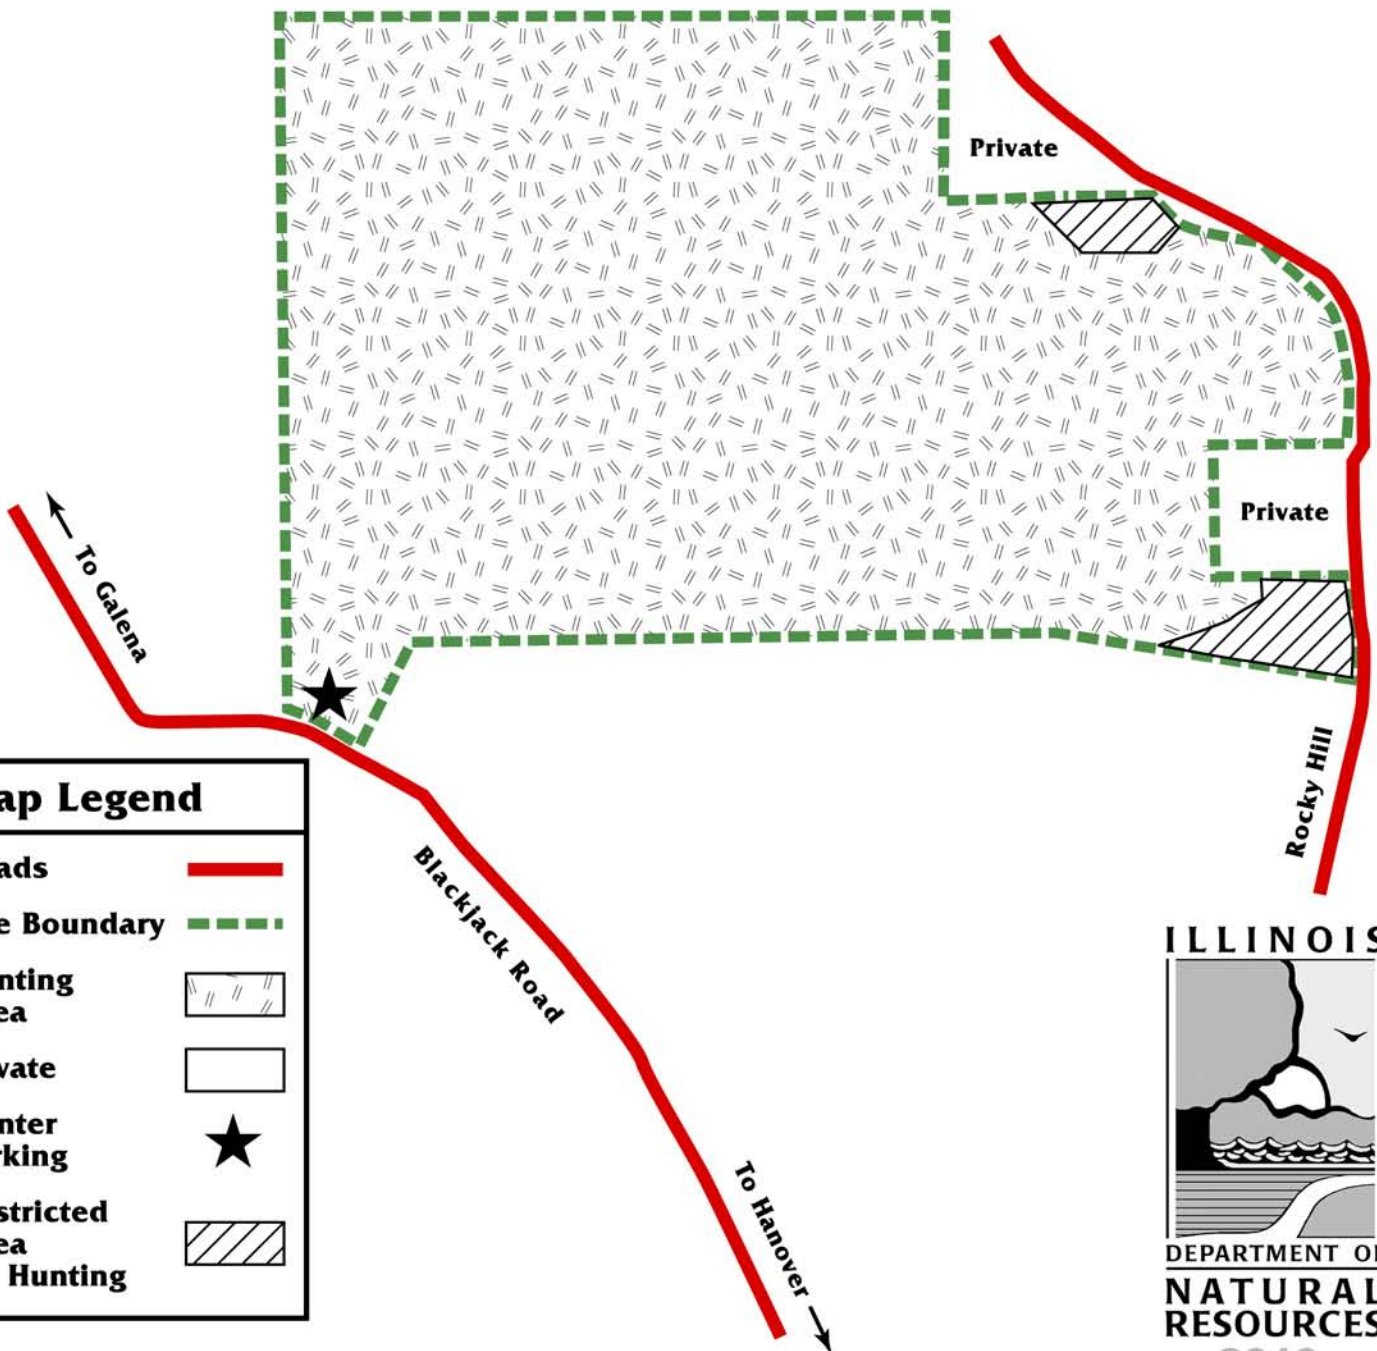

Winston Tunnel State Natural Area

Illinois Department of Natural Resources

Regional Map

Your purchase of hunting equipment supports Wildlife Restoration

Map Legend	
Roads	
Site Boundary	
Hunting Area	
Private	
Hunter Parking	
Restricted Area No Hunting	