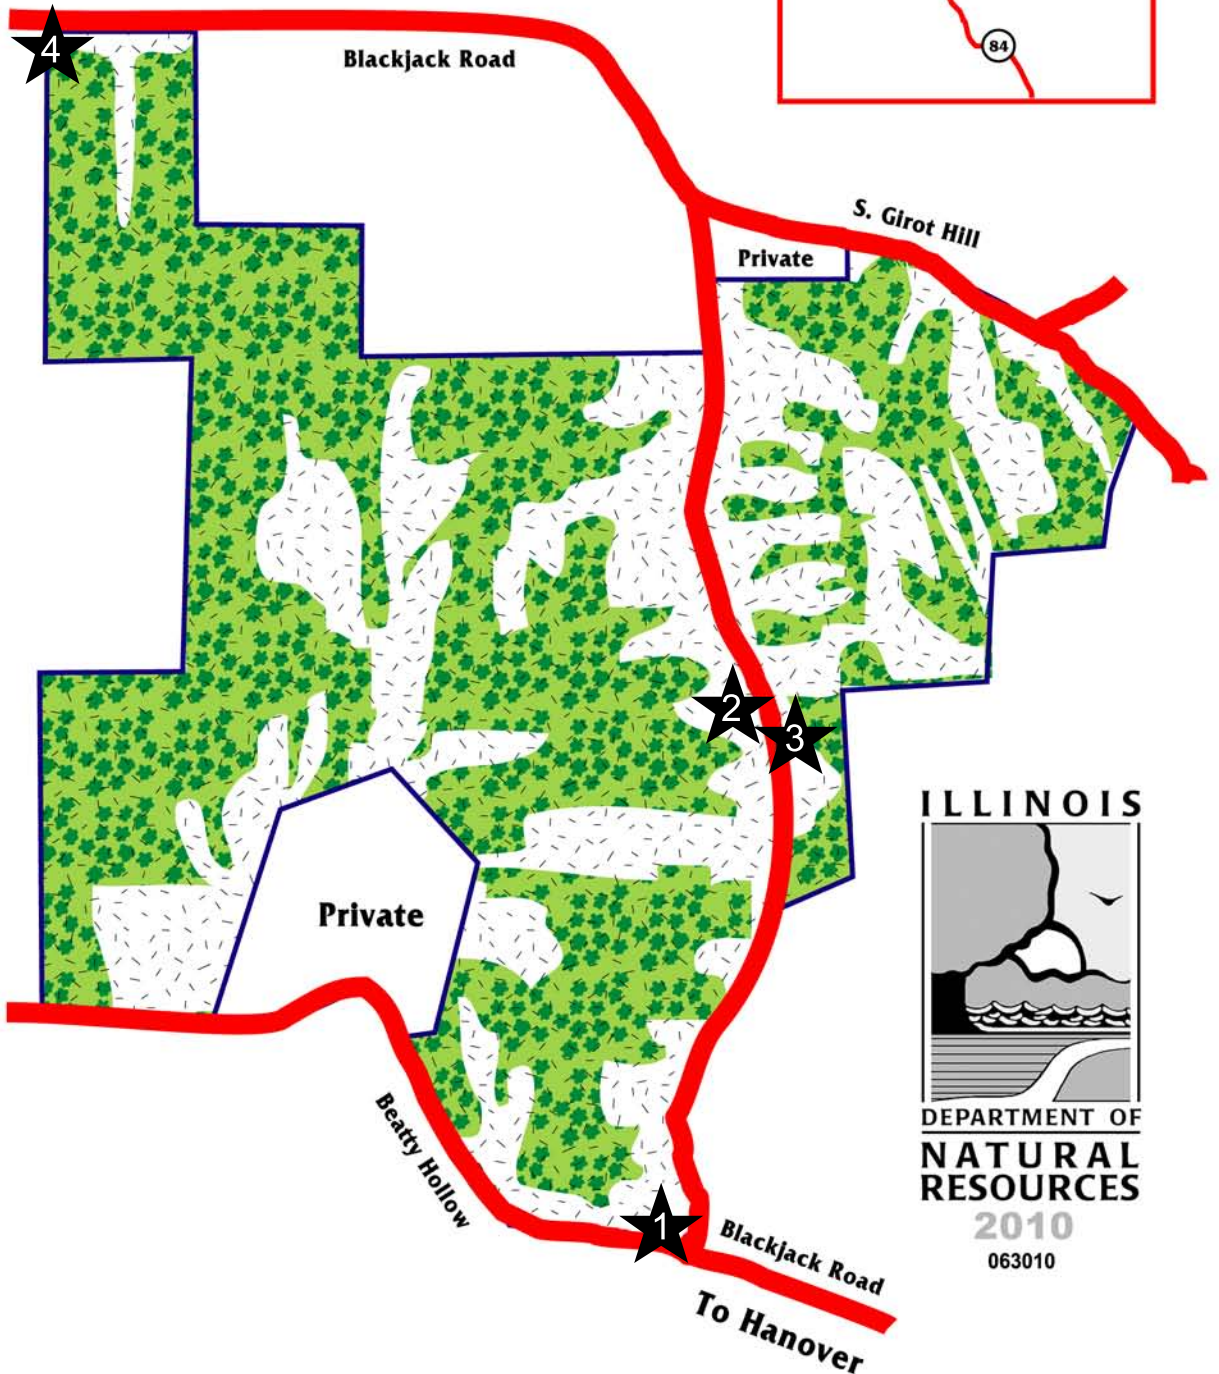

Witkowsky State Wildlife Area

Illinois Department of Natural Resources

Your purchase of hunting equipment supports Wildlife Restoration

1/2 Mile

To Galena

Blackjack Road

Regional Map

Map Legend	
Roads	
Hunting Area	
Private	
Hunter Parking	
Forested Areas	