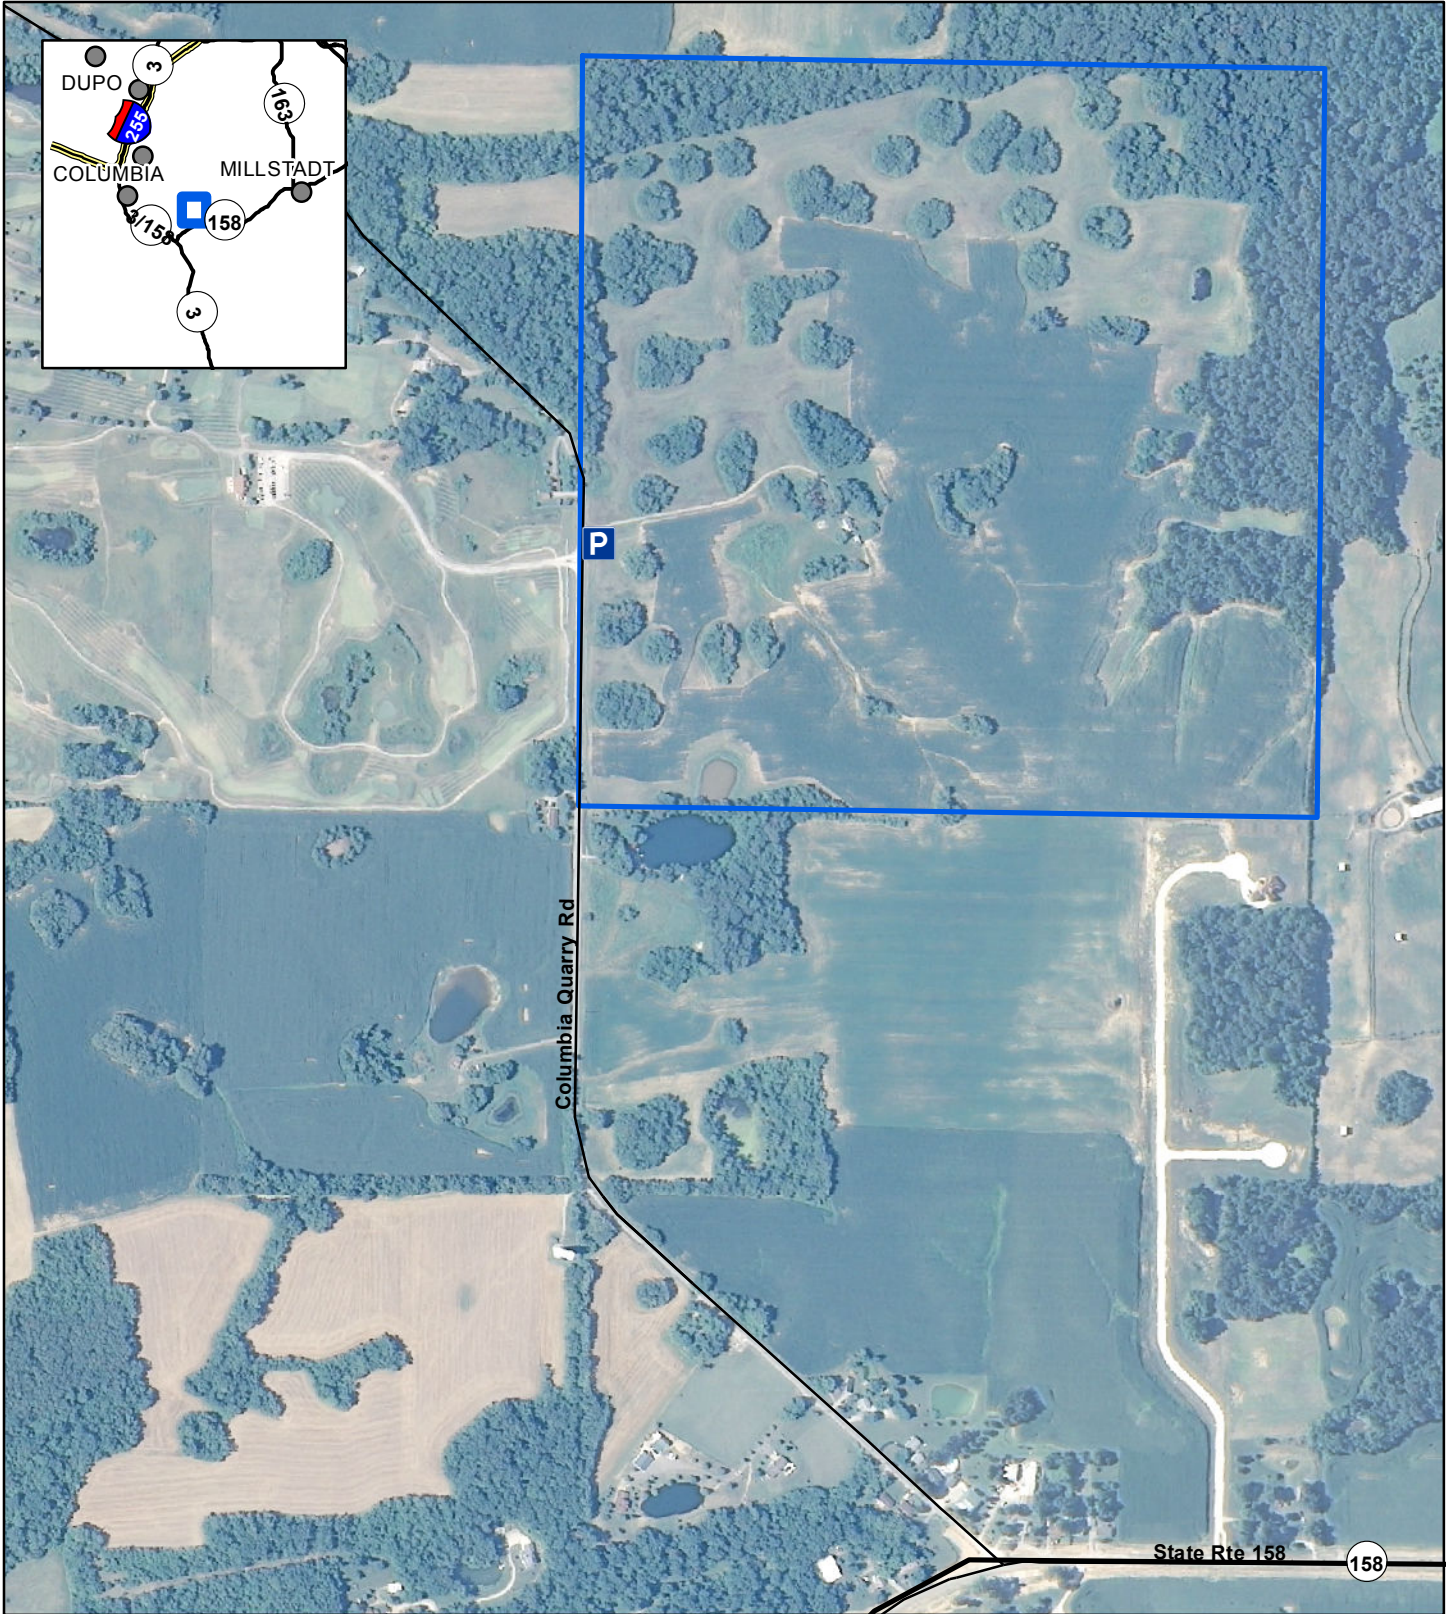

Zoeller State Natural Area

-  Parking Lot
-  IDNR Property

0.2
Mile

C/O: Frank Holton State Recreation Area
4500 Pocket Road, East St. Louis IL 62205
618-874-7920

Refer to Hunter Fact Sheet for Site Specific Instructions.
<http://www.dnr.illinois.gov/hunting/FactSheets>