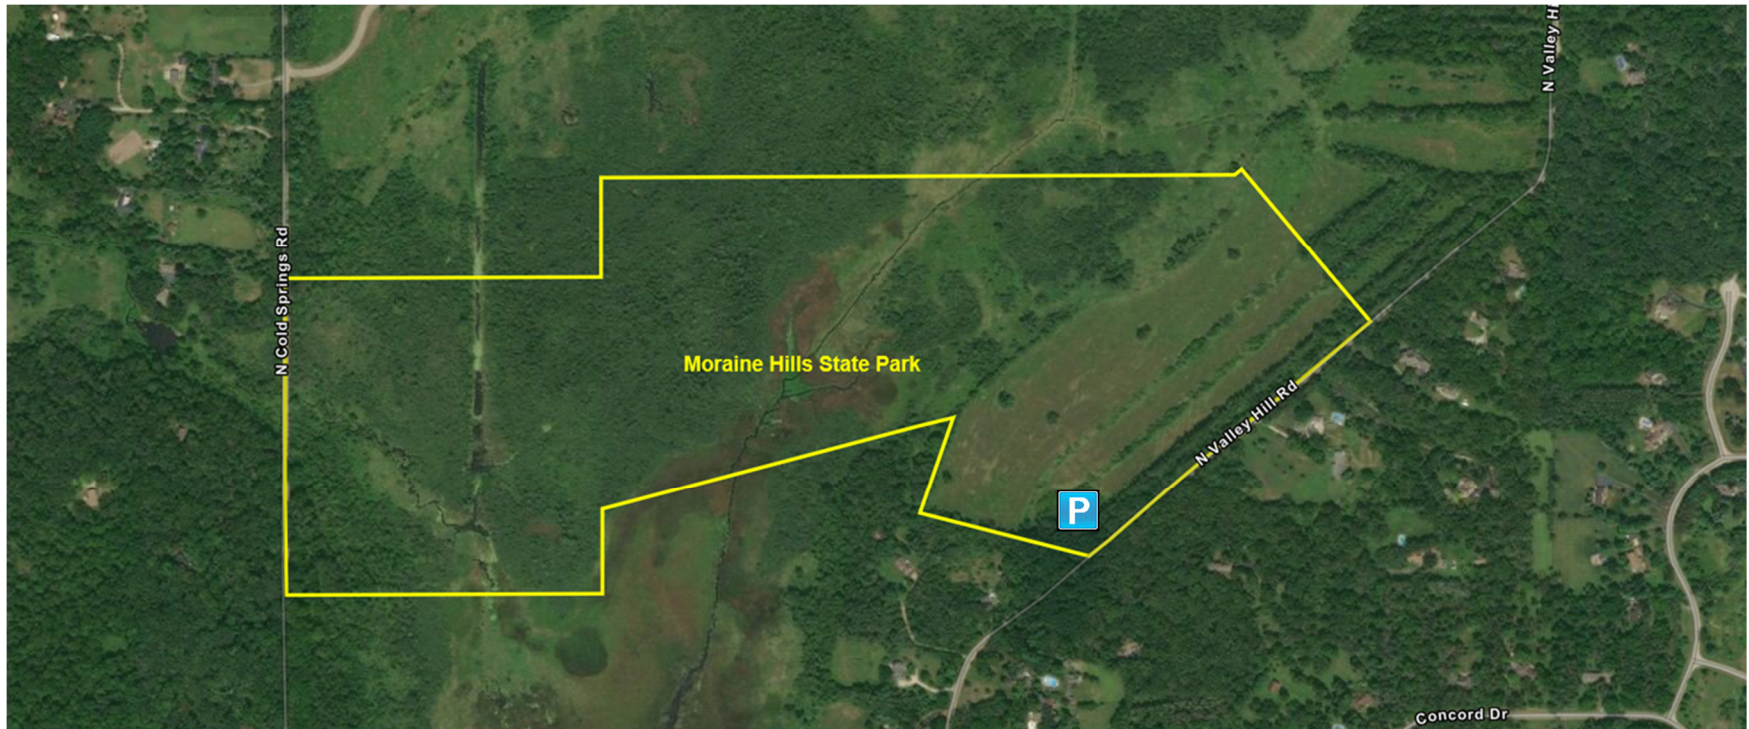

Bull Valley SFWA Hunting Zone

Included in Moraine Hills State Park Archery Drawing

Moraine Hills State Park
1510 S River Rd
McHenry, IL 60051
815-385-1624

Satellite Site
Bull Valley State Fish and Wildlife Area