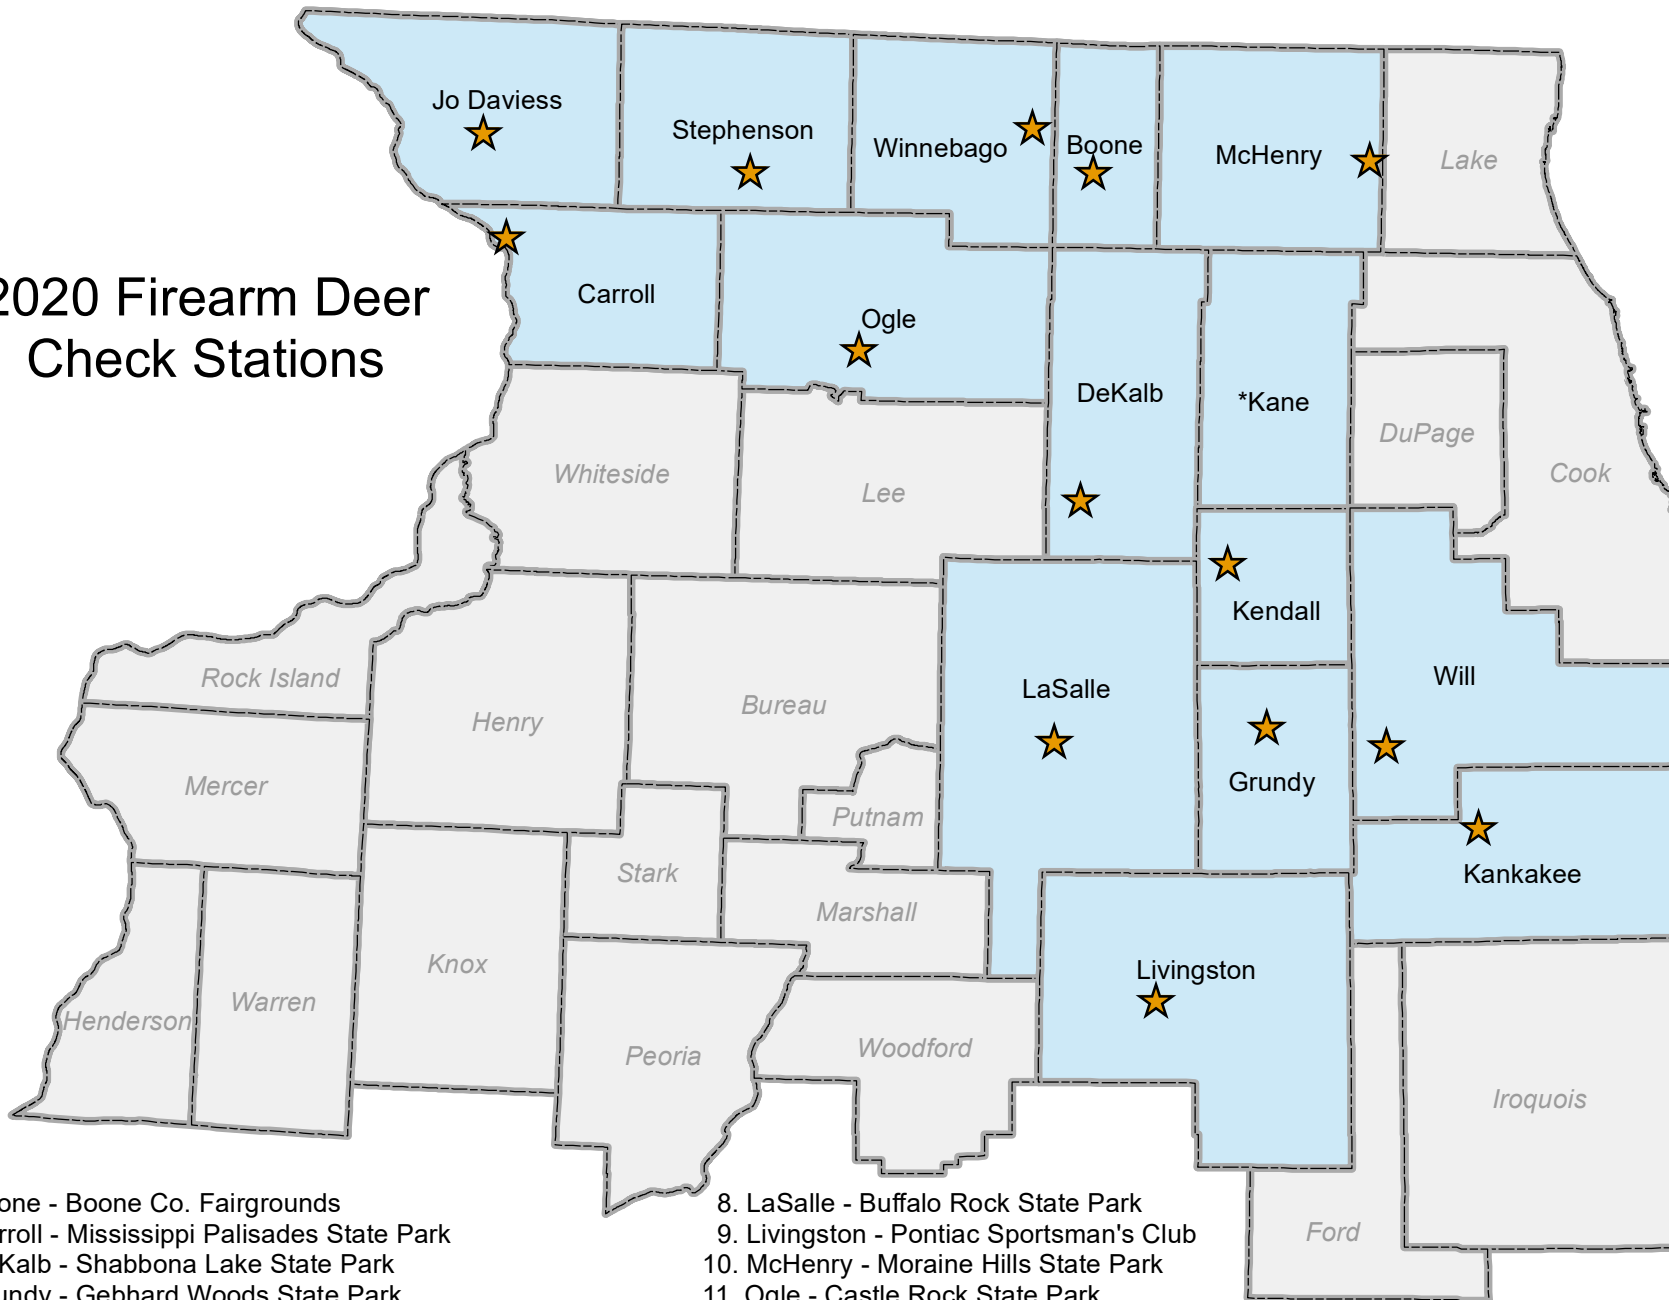

2020 Firearm Deer Check Stations

1. Boone - Boone Co. Fairgrounds
2. Carroll - Mississippi Palisades State Park
3. DeKalb - Shabbona Lake State Park
4. Grundy - Gebhard Woods State Park
5. Jo Daviess - Elizabeth Community Building
6. Kankakee - Kankakee Rive State Park Visitor Center
7. Kendall - Silver Springs State Park

8. LaSalle - Buffalo Rock State Park
9. Livingston - Pontiac Sportsman's Club
10. McHenry - Moraine Hills State Park
11. Ogle - Castle Rock State Park
12. Stephenson - Stephenson Co. Fairgrounds
13. Will - Des Plaines Game Propagation Center
14. Winnebago - Rock Cut State Park

*Kane - Use Boone, DeKalb, Kendall, or McHenry check station