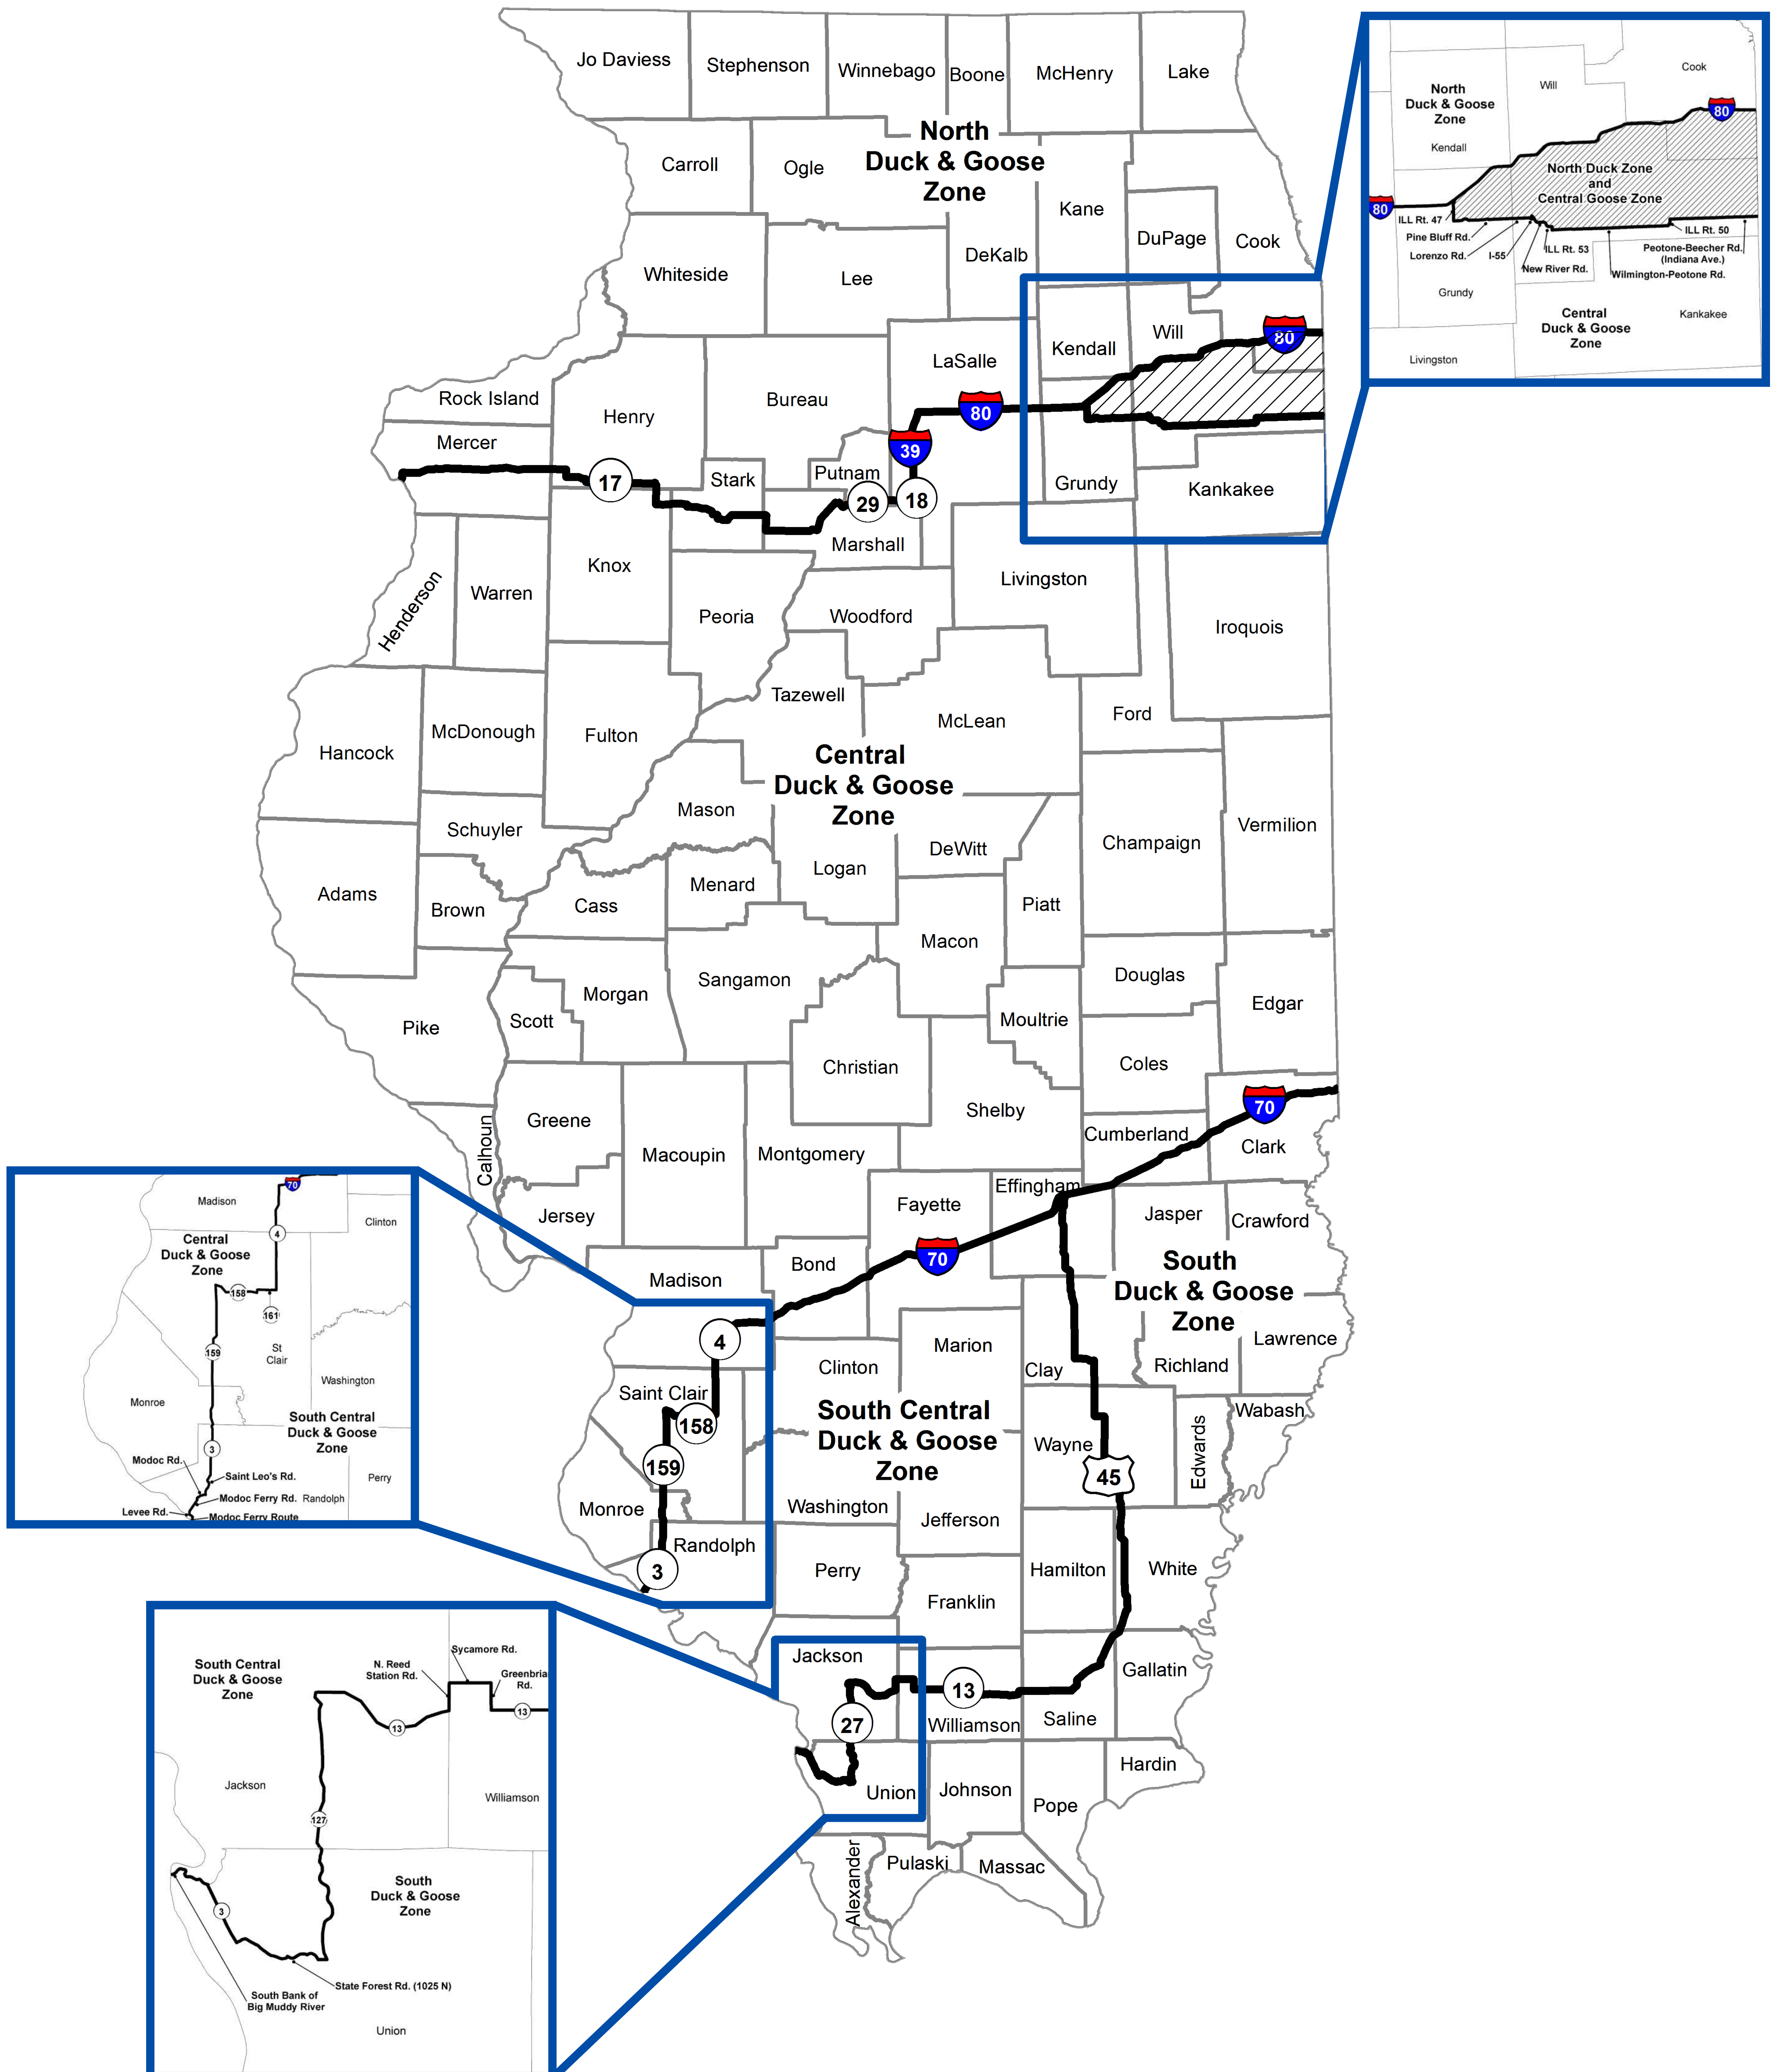

Revised Zone Lines & % ! & & &

Revised Waterfowl Season Dates: 2016 – 2020

Duck Season Dates:

North Zone

2016: 15 October – 13 December
2017: 21 October – 19 December
2018: 20 October – 18 December
2019: 19 October – 17 December
2020: 17 October – 15 December

Central Zone

2016: 22 October – 20 December
2017: 28 October – 26 December
2018: 27 October – 25 December
2019: 26 October – 24 December
2020: 24 October – 22 December

South Central Zone

2016: 5 November – 3 January
2017: 4 November – 2 January
2018: 3 November – 1 January
2019: 2 November – 31 December
2020: 7 November – 5 January

Early Season Canada Goose:

2016 – 2020: 1 – 15 September

5 Per Day North and Central Zones

2 Per Day South Central and South Zones

Canada Goose Season Dates:

North Zone

2016: 15 October – 12 January
2017: 21 October – 18 January
2018: 20 October – 17 January
2019: 19 October – 16 January
2020: 17 October – 14 January

2016: 24 November – 31 January
2017: 23 November – 31 January
2018: 22 November – 31 January
2019: 28 November – 31 January
2020: 26 November – 31 January

White-Fronted Goose (Specklebelly)

Season Dates: