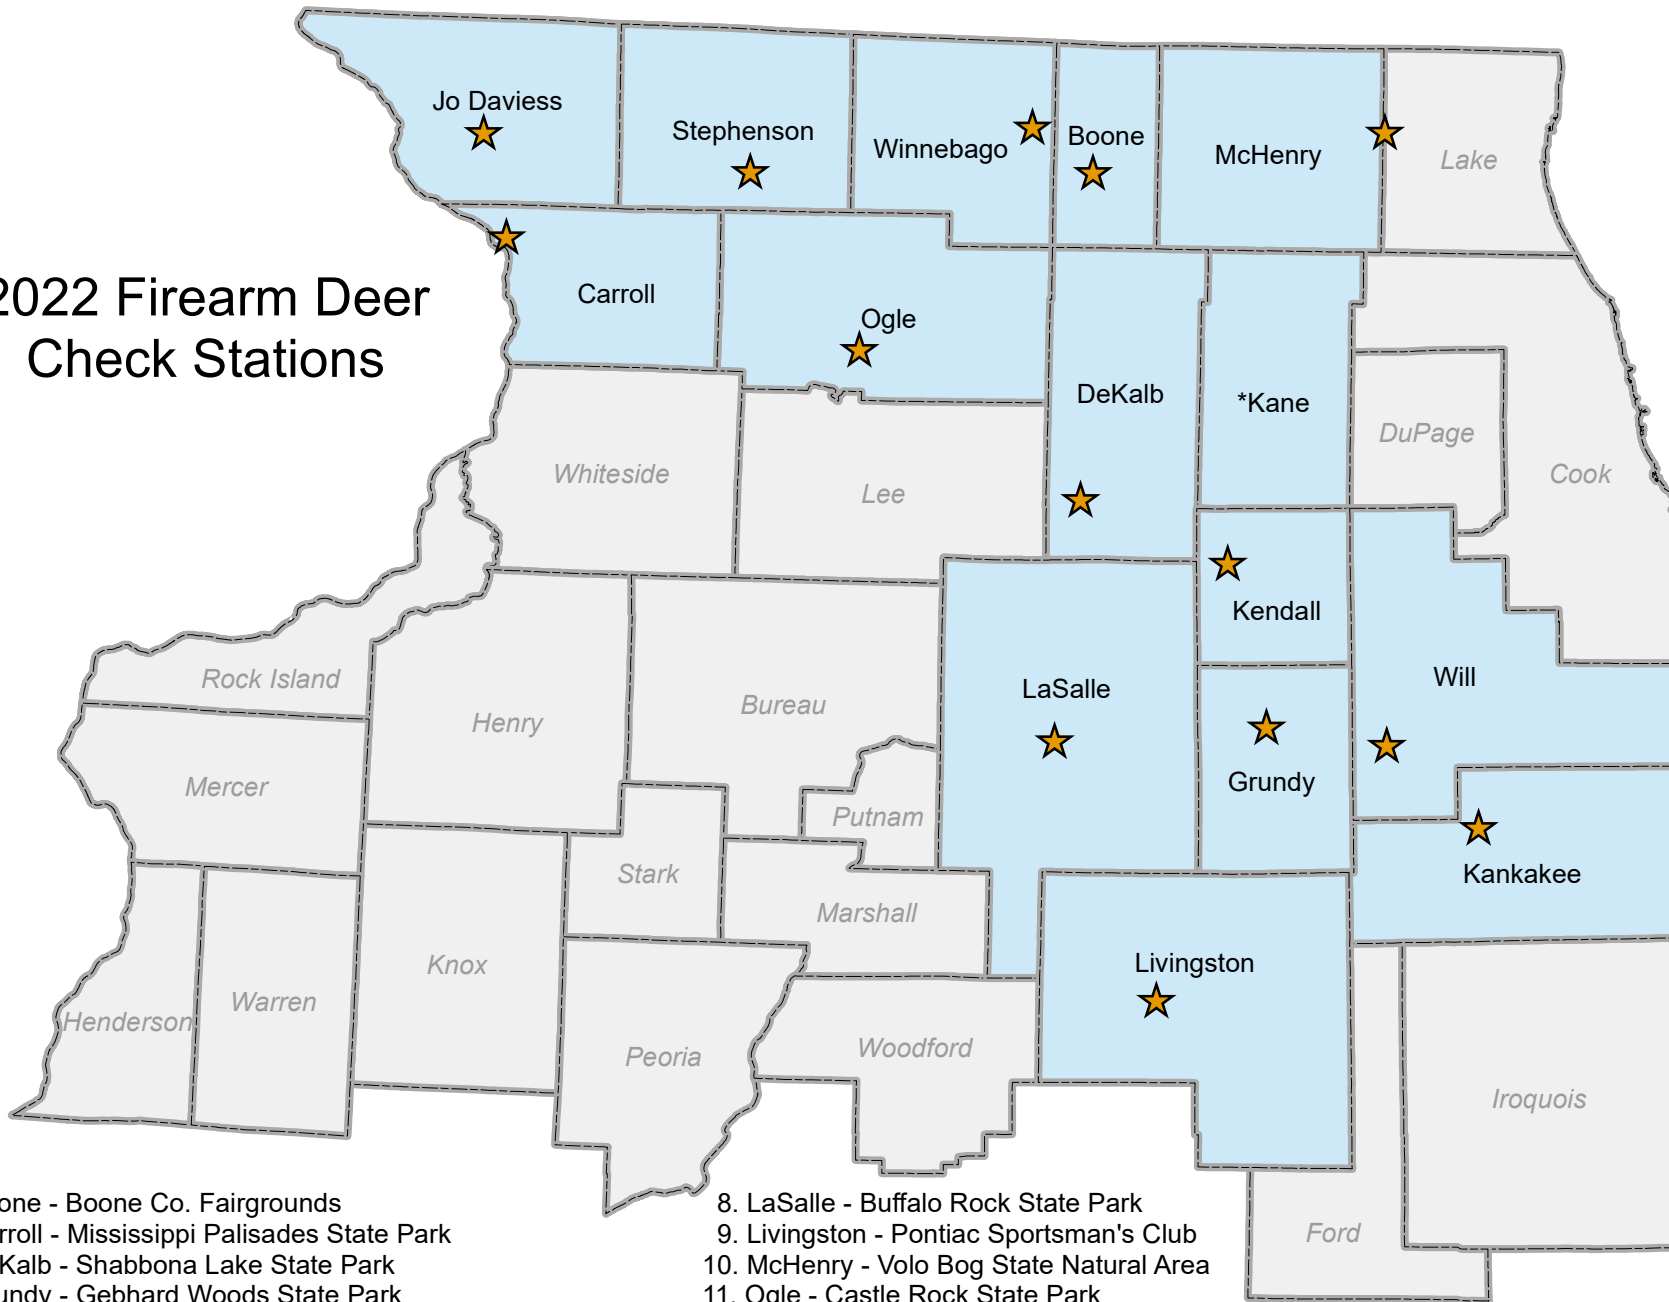

2022 Firearm Deer Check Stations

1. Boone - Boone Co. Fairgrounds
2. Carroll - Mississippi Palisades State Park
3. DeKalb - Shabbona Lake State Park
4. Grundy - Gebhard Woods State Park
5. Jo Daviess - Elizabeth Community Building
6. Kankakee - Kankakee River State Park Visitor Center
7. Kendall - Silver Springs State Park

8. LaSalle - Buffalo Rock State Park
9. Livingston - Pontiac Sportsman's Club
10. McHenry - Volo Bog State Natural Area
11. Ogle - Castle Rock State Park
12. Stephenson - Stephenson Co. Fairgrounds
13. Will - Des Plaines Game Propagation Center
14. Winnebago - Rock Cut State Park

*Kane - Use Boone, DeKalb, Kendall, or McHenry check station