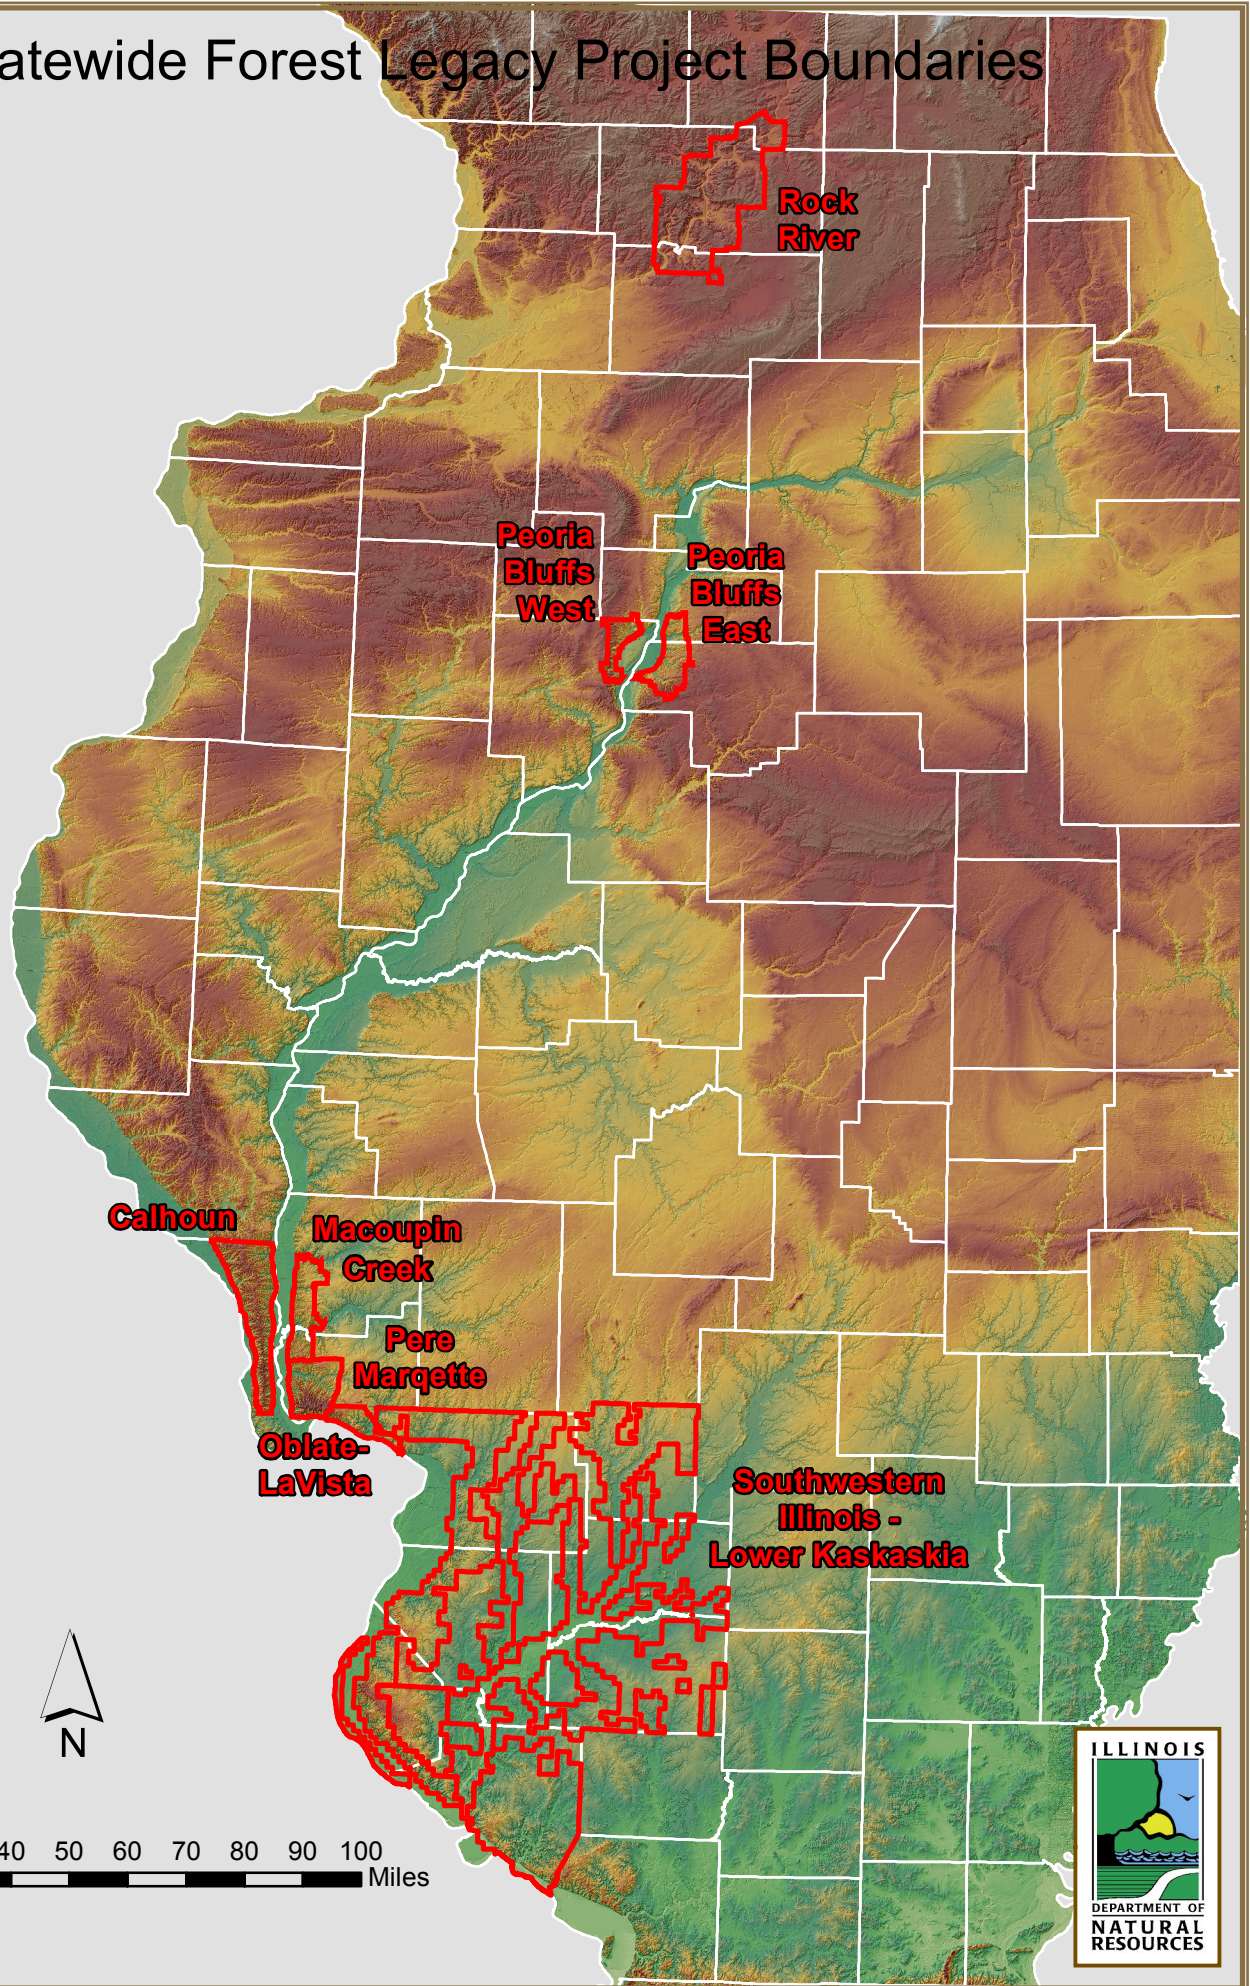

Statewide Forest Legacy Project Boundaries

0 5 10 20 30 40 50 60 70 80 90 100 Miles

November 15, 2010