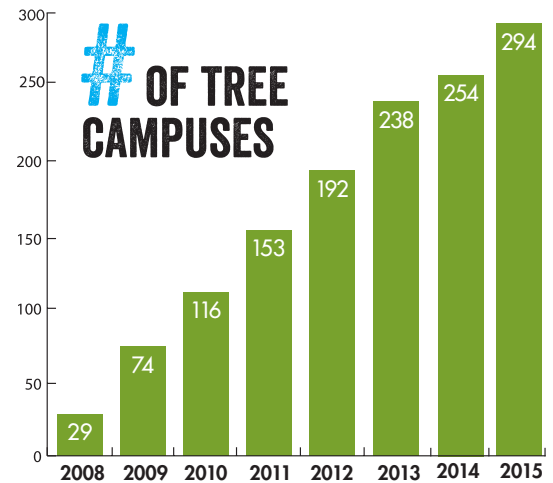

**TREE
CAMPUS
USA**

**2015
SUMMARY**

Established **2008**
Year Tree Campus USA started

LARGEST & SMALLEST CAMPUS

**The Ohio State
University**
98,322 students

**Nebraska College of
Technical Agriculture**
300 students

TREE CAMPUS USA from coast to coast

📍 = Location of a
Tree Campus USA
college or university

 **3,586,678**

of students enrolled at a Tree Campus

\$46,406,176

\$ spent by campuses on tree planting, care and management in 2015