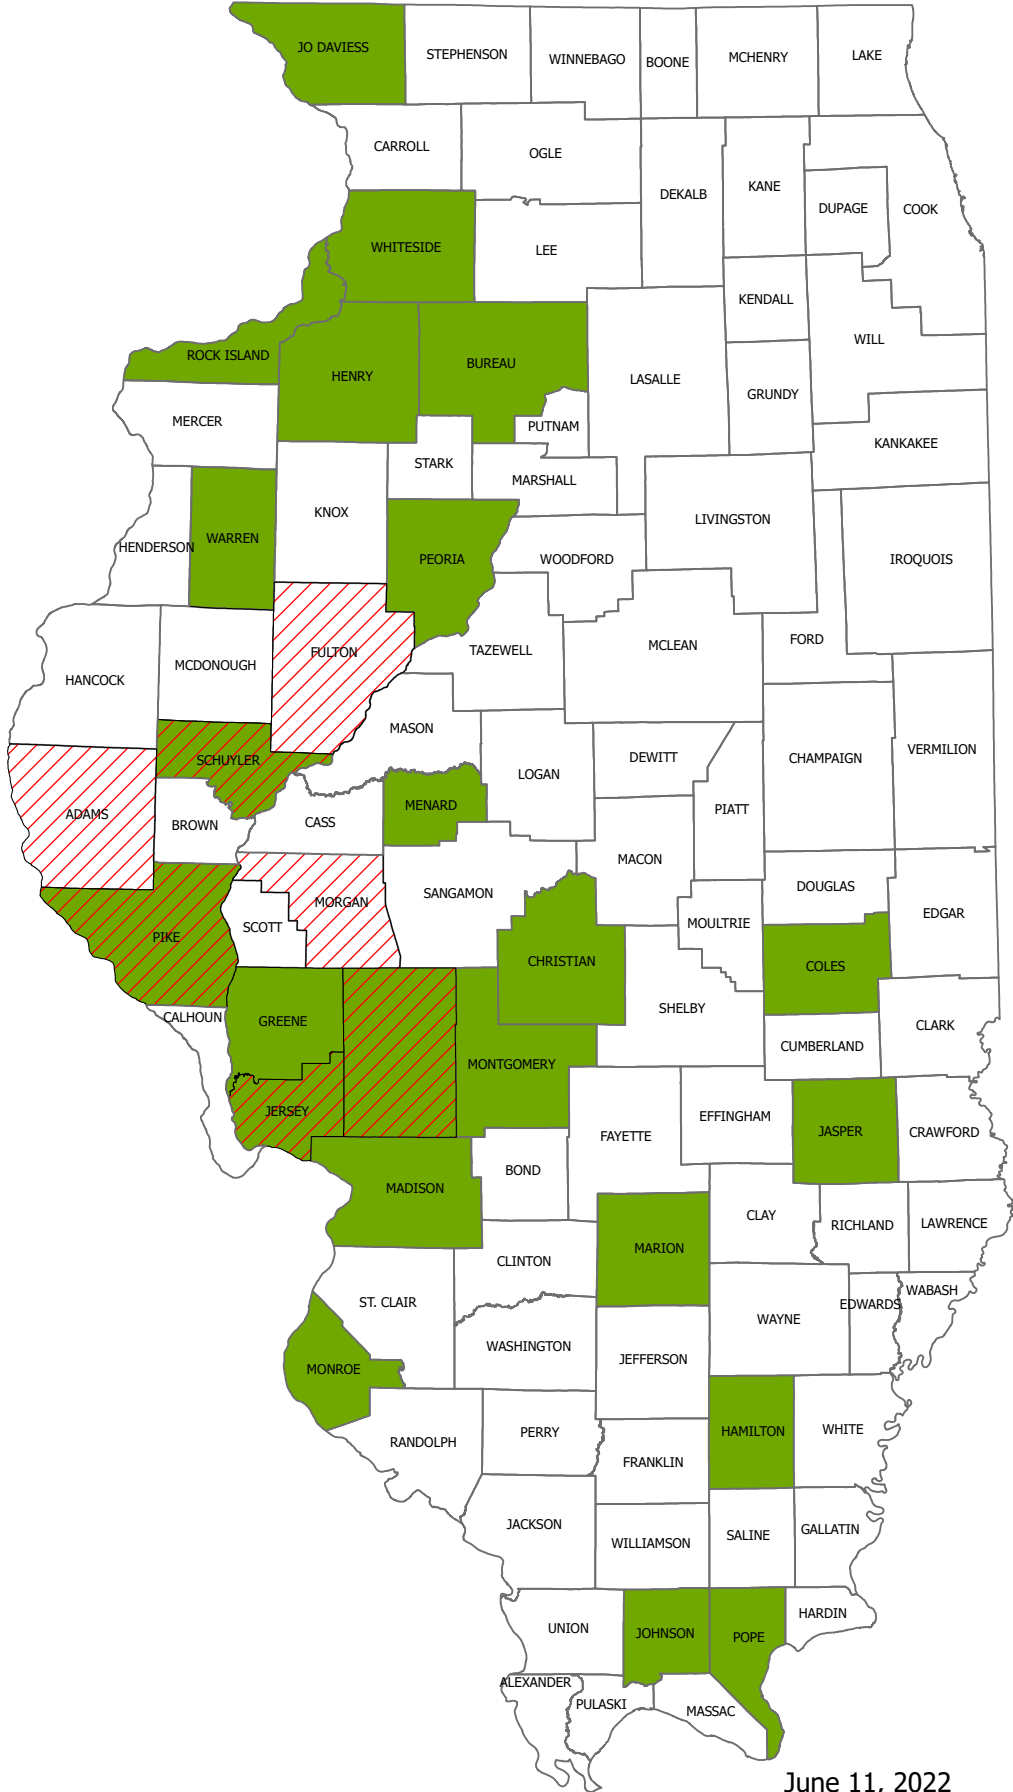

Illinois Recreational Access Program

2022 Period 1 Archery Hunting Access

County	Either Sex	Doe Only
Adams	0	1
Bureau	1	0
Christian	7	0
Coles	11	0
Fulton	0	3
Greene	8	0
Hamilton	1	0
Henry	1	0
Jasper	1	0
Jersey	3	1
Jo Daviess	1	0
Johnson	1	0
Macoupin	8	3
Madison	1	0
Marion	2	0
Menard	2	0
Monroe	1	0
Montgomery	1	0
Morgan	0	1
Peoria	4	0
Pike	2	1
Pope	4	0
Rock Island	1	0
Schuyler	1	19
Warren	2	0
Whiteside	1	0

Legend

- Doe Only Harvest
- Either Sex Harvest