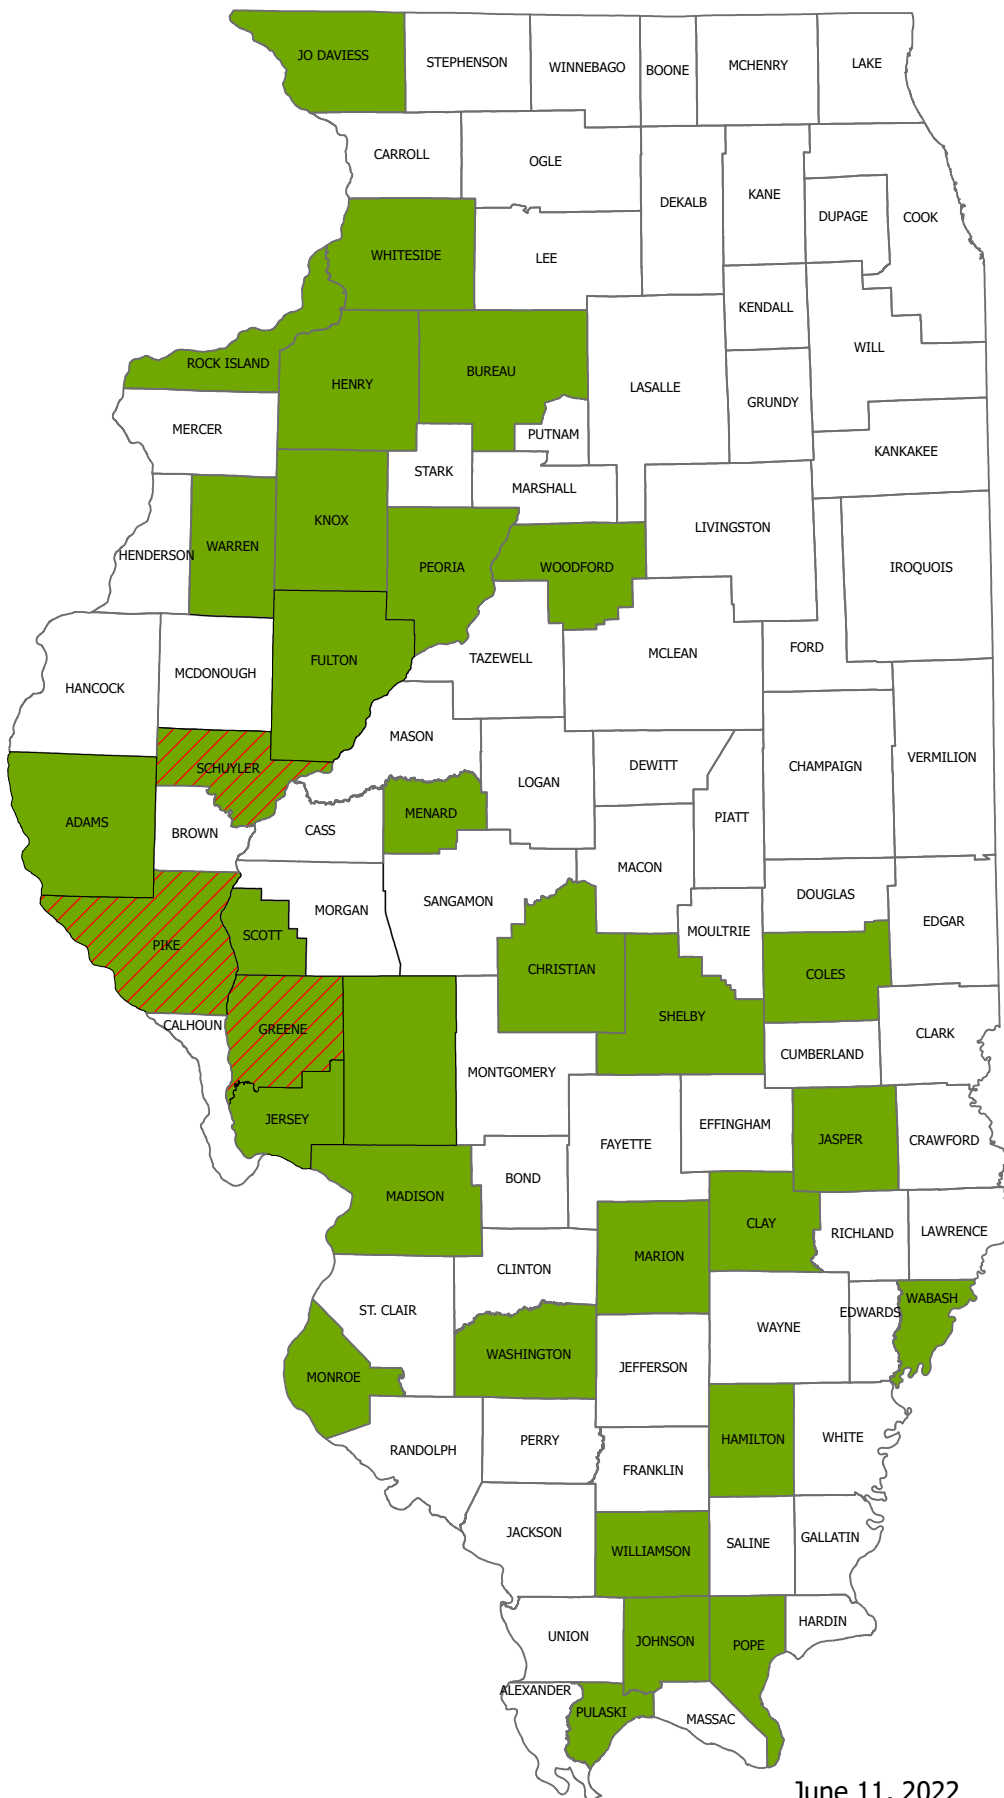

# Illinois Recreational Access Program

## 2022 Period 2 Archery Hunting Access

County	Either Sex	Doe Only
Adams	2	0
Bureau	1	0
Christian	7	0
Clay	4	0
Coles	12	0
Fulton	1	0
Greene	8	2
Hamilton	1	0
Henry	1	0
Jasper	1	0
Jersey	6	0
Jo Daviess	1	0
Johnson	1	0
Knox	3	0
Macoupin	12	0
Madison	2	0
Marion	4	0
Menard	2	0
Monroe	5	0
Peoria	4	0
Pike	1	2
Pope	5	0
Pulaski	2	0
Rock Island	1	0
Schuyler	2	1
Scott	1	0
Shelby	1	0
Wabash	2	0
Warren	2	0
Washington	1	0
Whiteside	2	0
Williamson	1	0

### Legend

-  Doe Only Harvest
-  Either Sex Harvest

June 11, 2022