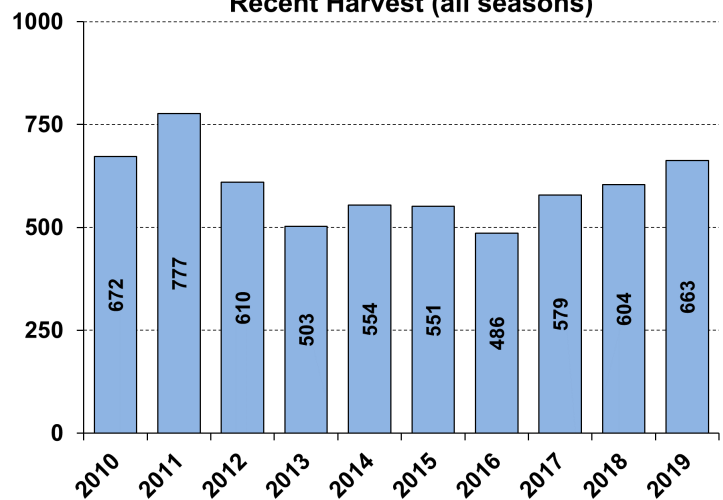

WHITE-TAILED DEER SUMMARY 2019-2020: MOULTRIE COUNTY

Forest Wildlife Program, Illinois Department of Natural Resources

County Size: 344 square miles

Year Opened to Deer Hunting: 1972

Record Harvest: 777 (2011)

Average Harvest (2010-2019): 600

Total 2019-2020 Harvest (all seasons): 663

Permits issued/filled 2019-2020:

Firearm: 325/325 Muzzle: 80/80

2019-2020 Harvest Sex Ratio (all seasons):

57% M:43% F;(49% antlered: 51% antlerless)

Chronic Wasting Disease Detected: No

Check Station Location: N/A

Late Winter/CWD Season in 2020-2021: No.

Deer Vehicle Accident (DVA) rates (accidents per billion miles driven) are used as an index of deer population size. Counties are closed to Late Winter/CWD season if DVA rates remain below goal, unless other factors (excessive crop damage and/or disease issues) are present.

Last year in Late Winter/CWD: Never

2019-2020 Harvest by Season

Recent Harvest (all seasons)

Recent Archery Harvest by Bow Type

Type	2015	2016	2017	2018	2019
Compound	266	222	222	189	205
Crossbow	46	26	129	172	190
Traditional	3	8	4	7	5
Total	315	256	355	368	400