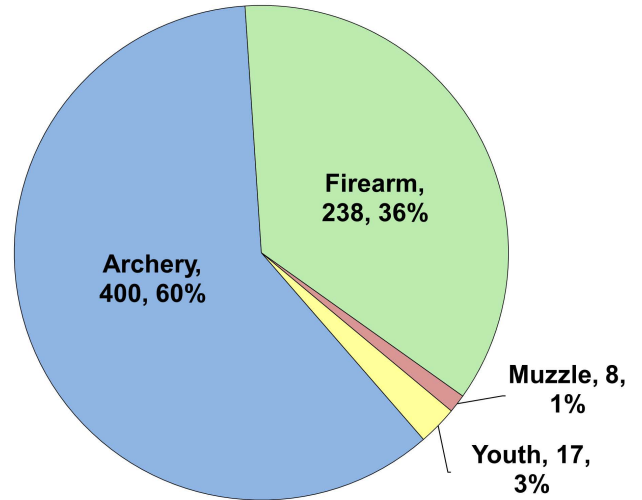

WHITE-TAILED DEER SUMMARY 2019-2020: MOULTRIE COUNTY

Forest Wildlife Program, Illinois Department of Natural Resources

County Size: 344 square miles

Year Opened to Deer Hunting: 1972

Record Harvest: 777 (2011)

Average Harvest (2010-2019): 600

Total 2019-2020 Harvest (all seasons): 663

Permits issued/filled 2019-2020:

Firearm: 325/325 Muzzle: 80/80

2019-2020 Harvest Sex Ratio (all seasons):

57% M:43% F;(49% antlered: 51% antlerless)

Chronic Wasting Disease Detected: No

Check Station Location: N/A

Late Winter/CWD Season in 2020-2021: No.

Deer Vehicle Accident (DVA) rates (accidents per billion miles driven) are used as an index of deer population size. Counties are closed to Late Winter/CWD season if DVA rates remain below goal, unless other factors (excessive crop damage and/or disease issues) are present.

Last year in Late Winter/CWD: Never

2019-2020 Harvest by Season

Recent Harvest (all seasons)

Recent Archery Harvest by Bow Type

Type	2015	2016	2017	2018	2019
Compound	266	222	222	189	205
Crossbow	46	26	129	172	190
Traditional	3	8	4	7	5
Total	315	256	355	368	400