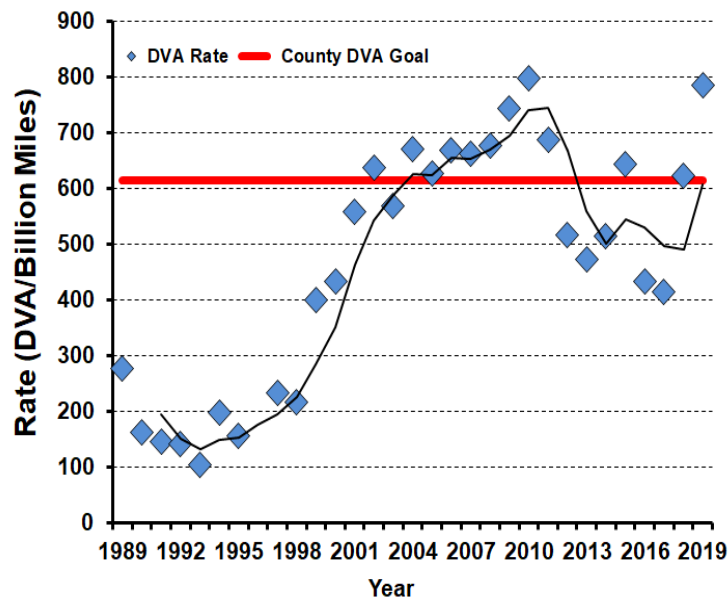

WHITE-TAILED DEER SUMMARY 2019-2020: MOULTRIE COUNTY

Forest Wildlife Program, Illinois Department of Natural Resources

County Size: 344 square miles

Year Opened to Deer Hunting: 1972

Record Harvest: 777 (2011)

Average Harvest (2010-2019): 600

Total 2019-2020 Harvest (all seasons): 663

Permits issued/filled 2019-2020:

Firearm: 325/325 Muzzle: 80/80

2019-2020 Harvest Sex Ratio (all seasons):

57% M:43% F;(49% antlered: 51% antlerless)

Chronic Wasting Disease Detected: No

Check Station Location: N/A

Late Winter/CWD Season in 2020-2021: No.

Deer Vehicle Accident (DVA) rates (accidents per billion miles driven) are used as an index of deer population size. Counties are closed to Late Winter/CWD season if DVA rates remain below goal, unless other factors (excessive crop damage and/or disease issues) are present.

Last year in Late Winter/CWD: Never

2019-2020 Harvest by Season

Recent Harvest (all seasons)

Recent Archery Harvest by Bow Type

Type	2015	2016	2017	2018	2019
Compound	266	222	222	189	205
Crossbow	46	26	129	172	190
Traditional	3	8	4	7	5
Total	315	256	355	368	400