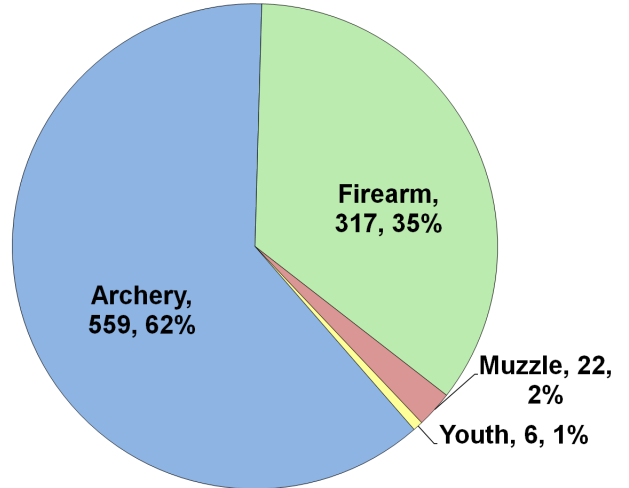

WHITE-TAILED DEER SUMMARY 2021-2022: DEWITT COUNTY

Forest Wildlife Program, Illinois Department of Natural Resources

County Size: 405 square miles

Year Opened to Deer Hunting: 1970

Record Harvest: 1,108 (2011)

Average Harvest (previous 10 years): 920

Total 2021-2022 Harvest (all seasons): 904

Permits issued/quota 2021-2022 (excludes landowner; archery and youth are statewide):

Firearm: 950/950 **Muzzle:** 239/240

Chronic Wasting Disease Detected: No

Check Station Location: N/A

Late Winter/CWD Season in 2022-2023: No.

Deer Vehicle Accident (DVA) rates (accidents per billion miles driven) are used as an index of deer population size. Counties are closed to Late Winter/CWD season if DVA rates remain below goal, unless other factors (excessive crop damage and/or disease issues) are present.

Last year in Late Winter/CWD: Never

2021-2022 Harvest by Season

Recent Harvest (all seasons)

Recent Archery Harvest by Bow Type

Type	2017	2018	2019	2020	2021
Compound	320	314	263	267	218
Crossbow	158	229	255	356	338
Traditional	5	4	8	4	3
Total	483	547	526	627	559