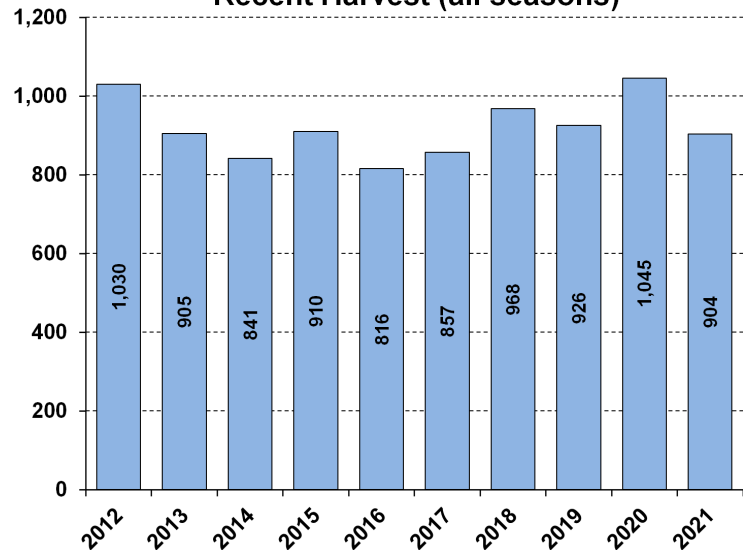

WHITE-TAILED DEER SUMMARY 2021-2022: DEWITT COUNTY

Forest Wildlife Program, Illinois Department of Natural Resources

County Size: 405 square miles

Year Opened to Deer Hunting: 1970

Record Harvest: 1,108 (2011)

Average Harvest (previous 10 years): 920

Total 2021-2022 Harvest (all seasons): 904

Permits issued/quota 2021-2022 (excludes landowner; archery and youth are statewide):

Firearm: 950/950 **Muzzle:** 239/240

Chronic Wasting Disease Detected: No

Check Station Location: N/A

Late Winter/CWD Season in 2022-2023: No.

Deer Vehicle Accident (DVA) rates (accidents per billion miles driven) are used as an index of deer population size. Counties are closed to Late Winter/CWD season if DVA rates remain below goal, unless other factors (excessive crop damage and/or disease issues) are present.

Last year in Late Winter/CWD: Never

2021-2022 Harvest by Season

Recent Harvest (all seasons)

Recent Archery Harvest by Bow Type

Type	2017	2018	2019	2020	2021
Compound	320	314	263	267	218
Crossbow	158	229	255	356	338
Traditional	5	4	8	4	3
Total	483	547	526	627	559