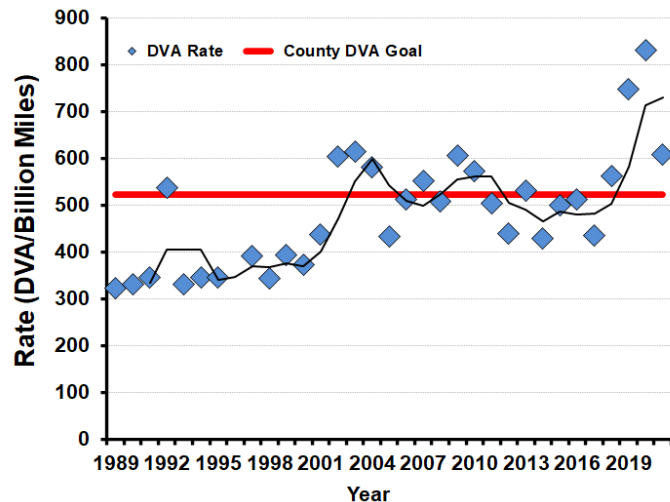

WHITE-TAILED DEER SUMMARY 2021-2022: DEWITT COUNTY

Forest Wildlife Program, Illinois Department of Natural Resources

County Size: 405 square miles

Year Opened to Deer Hunting: 1970

Record Harvest: 1,108 (2011)

Average Harvest (previous 10 years): 920

Total 2021-2022 Harvest (all seasons): 904

Permits issued/quota 2021-2022 (excludes landowner; archery and youth are statewide):

Firearm: 950/950 **Muzzle:** 239/240

Chronic Wasting Disease Detected: No

Check Station Location: N/A

Late Winter/CWD Season in 2022-2023: No.

Deer Vehicle Accident (DVA) rates (accidents per billion miles driven) are used as an index of deer population size. Counties are closed to Late Winter/CWD season if DVA rates remain below goal, unless other factors (excessive crop damage and/or disease issues) are present.

Last year in Late Winter/CWD: Never

2021-2022 Harvest by Season

Recent Harvest (all seasons)

Recent Archery Harvest by Bow Type

Type	2017	2018	2019	2020	2021
Compound	320	314	263	267	218
Crossbow	158	229	255	356	338
Traditional	5	4	8	4	3
Total	483	547	526	627	559