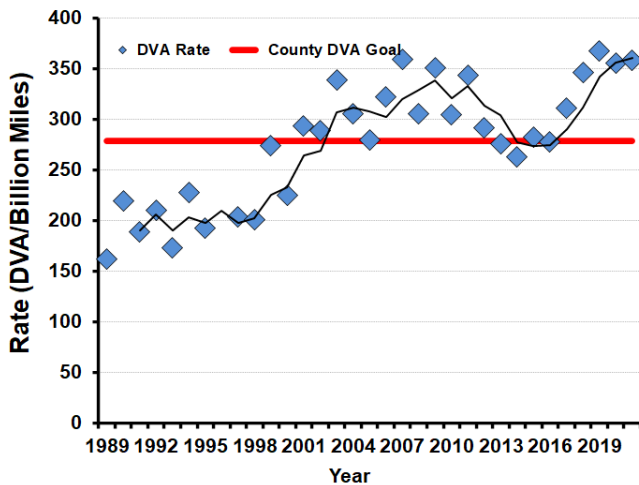

WHITE-TAILED DEER SUMMARY 2021-2022: EFFINGHAM COUNTY

Forest Wildlife Program, Illinois Department of Natural Resources

County Size: 480 square miles

Year Opened to Deer Hunting: 1971

Record Harvest: 1,831 (2020)

Average Harvest (previous 10 years): 1,466

Total 2021-2022 Harvest (all seasons): 1,813

Permits issued/quota 2021-2022 (excludes landowner; late winter are unlimited):

Firearm: 2353/2350 **Muzzle:** 306/340

Late Winter: 51

Chronic Wasting Disease Detected: No

Check Station Location: N/A

Late Winter/CWD Season in 2022-2023: Yes.

Deer Vehicle Accident (DVA) rates (accidents per billion miles driven) are used as an index of deer population size. Counties remain or are added to Late Winter/CWD season if DVA rates are above goal, or other factors (excessive crop damage and/or disease issues) are present.

Time in Late Winter: 2020 - Present

2021-2022 Harvest by Season

Recent Harvest (all seasons)

Recent Archery Harvest by Bow Type

Type	2017	2018	2019	2020	2021
Compound	326	318	398	376	369
Crossbow	97	171	220	313	327
Traditional	1	0	2	2	8
Total	424	489	620	691	704