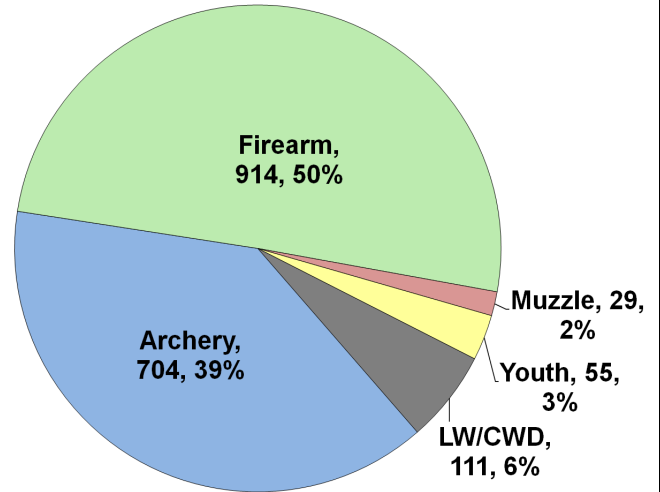

WHITE-TAILED DEER SUMMARY 2021-2022: EFFINGHAM COUNTY

Forest Wildlife Program, Illinois Department of Natural Resources

County Size: 480 square miles

Year Opened to Deer Hunting: 1971

Record Harvest: 1,831 (2020)

Average Harvest (previous 10 years): 1,466

Total 2021-2022 Harvest (all seasons): 1,813

Permits issued/quota 2021-2022 (excludes landowner; late winter are unlimited):

Firearm: 2353/2350 **Muzzle:** 306/340

Late Winter: 51

Chronic Wasting Disease Detected: No

Check Station Location: N/A

Late Winter/CWD Season in 2022-2023: Yes.

Deer Vehicle Accident (DVA) rates (accidents per billion miles driven) are used as an index of deer population size. Counties remain or are added to Late Winter/CWD season if DVA rates are above goal, or other factors (excessive crop damage and/or disease issues) are present.

Time in Late Winter: 2020 - Present

2021-2022 Harvest by Season

Recent Harvest (all seasons)

Recent Archery Harvest by Bow Type

Type	2017	2018	2019	2020	2021
Compound	326	318	398	376	369
Crossbow	97	171	220	313	327
Traditional	1	0	2	2	8
Total	424	489	620	691	704