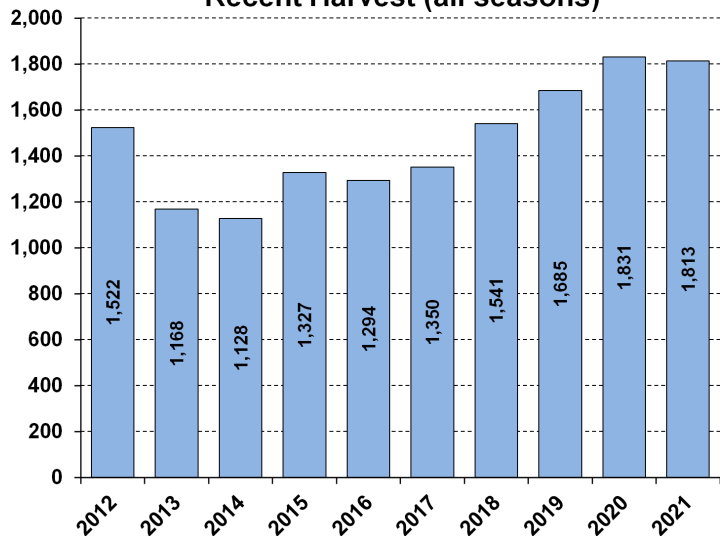

WHITE-TAILED DEER SUMMARY 2021-2022: EFFINGHAM COUNTY

Forest Wildlife Program, Illinois Department of Natural Resources

County Size: 480 square miles

Year Opened to Deer Hunting: 1971

Record Harvest: 1,831 (2020)

Average Harvest (previous 10 years): 1,466

Total 2021-2022 Harvest (all seasons): 1,813

Permits issued/quota 2021-2022 (excludes landowner; late winter are unlimited):

Firearm: 2353/2350 **Muzzle:** 306/340

Late Winter: 51

Chronic Wasting Disease Detected: No

Check Station Location: N/A

Late Winter/CWD Season in 2022-2023: Yes.

Deer Vehicle Accident (DVA) rates (accidents per billion miles driven) are used as an index of deer population size. Counties remain or are added to Late Winter/CWD season if DVA rates are above goal, or other factors (excessive crop damage and/or disease issues) are present.

Time in Late Winter: 2020 - Present

2021-2022 Harvest by Season

Recent Harvest (all seasons)

Recent Archery Harvest by Bow Type

Type	2017	2018	2019	2020	2021
Compound	326	318	398	376	369
Crossbow	97	171	220	313	327
Traditional	1	0	2	2	8
Total	424	489	620	691	704