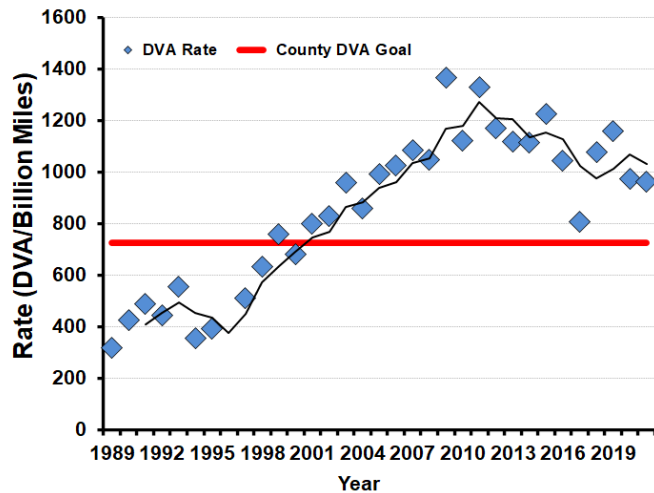

WHITE-TAILED DEER SUMMARY 2021-2022: FULTON COUNTY

Forest Wildlife Program, Illinois Department of Natural Resources

County Size: 884 square miles

Year Opened to Deer Hunting: 1957

Record Harvest: 5,717 (2012)

Average Harvest (previous 10 years): 4,225

Total 2021-2022 Harvest (all seasons): 3,723

Permits issued/quota 2021-2022 (excludes landowner; late winter are unlimited):

Firearm: 5561/6200 **Muzzle:** 813/965

Late Winter: 92

Chronic Wasting Disease Detected: No

Check Station Location: N/A

Late Winter/CWD Season in 2022-2023: Yes.

Deer Vehicle Accident (DVA) rates (accidents per billion miles driven) are used as an index of deer population size. Counties remain or are added to Late Winter/CWD season if DVA rates are above goal, or other factors (excessive crop damage and/or disease issues) are present.

Time in Late Winter: 2003 - Present

2021-2022 Harvest by Season

Recent Harvest (all seasons)

Recent Archery Harvest by Bow Type

Type	2017	2018	2019	2020	2021
Compound	1145	975	1014	871	809
Crossbow	442	557	702	779	744
Traditional	14	11	31	51	33
Total	1601	1543	1747	1701	1586