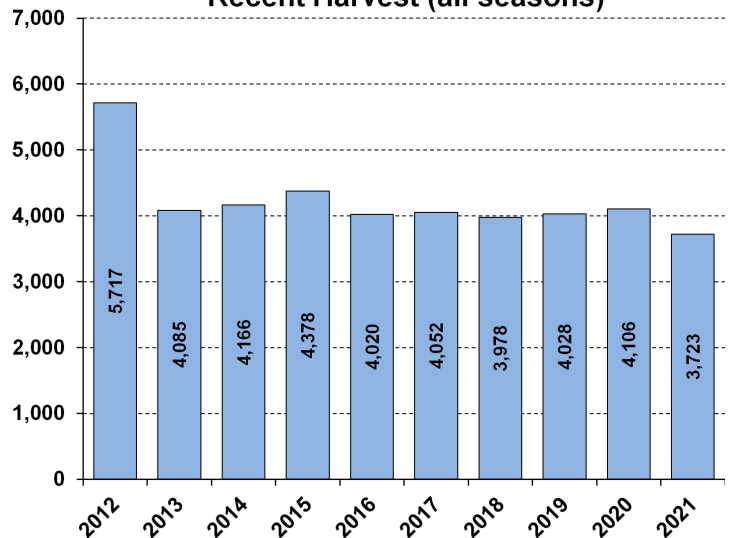

WHITE-TAILED DEER SUMMARY 2021-2022: FULTON COUNTY

Forest Wildlife Program, Illinois Department of Natural Resources

County Size: 884 square miles

Year Opened to Deer Hunting: 1957

Record Harvest: 5,717 (2012)

Average Harvest (previous 10 years): 4,225

Total 2021-2022 Harvest (all seasons): 3,723

Permits issued/quota 2021-2022 (excludes landowner; late winter are unlimited):

Firearm: 5561/6200 **Muzzle:** 813/965

Late Winter: 92

Chronic Wasting Disease Detected: No

Check Station Location: N/A

Late Winter/CWD Season in 2022-2023: Yes.

Deer Vehicle Accident (DVA) rates (accidents per billion miles driven) are used as an index of deer population size. Counties remain or are added to Late Winter/CWD season if DVA rates are above goal, or other factors (excessive crop damage and/or disease issues) are present.

Time in Late Winter: 2003 - Present

2021-2022 Harvest by Season

Recent Harvest (all seasons)

Recent Archery Harvest by Bow Type

Type	2017	2018	2019	2020	2021
Compound	1145	975	1014	871	809
Crossbow	442	557	702	779	744
Traditional	14	11	31	51	33
Total	1601	1543	1747	1701	1586