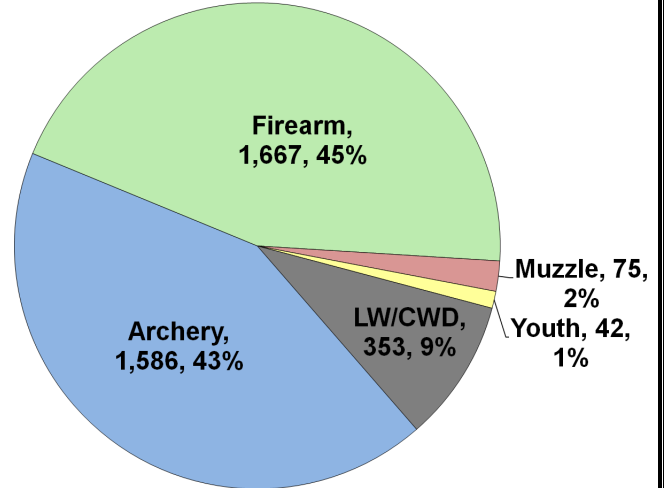

WHITE-TAILED DEER SUMMARY 2021-2022: FULTON COUNTY

Forest Wildlife Program, Illinois Department of Natural Resources

County Size: 884 square miles

Year Opened to Deer Hunting: 1957

Record Harvest: 5,717 (2012)

Average Harvest (previous 10 years): 4,225

Total 2021-2022 Harvest (all seasons): 3,723

Permits issued/quota 2021-2022 (excludes landowner; late winter are unlimited):

Firearm: 5561/6200 **Muzzle:** 813/965

Late Winter: 92

Chronic Wasting Disease Detected: No

Check Station Location: N/A

Late Winter/CWD Season in 2022-2023: Yes.

Deer Vehicle Accident (DVA) rates (accidents per billion miles driven) are used as an index of deer population size. Counties remain or are added to Late Winter/CWD season if DVA rates are above goal, or other factors (excessive crop damage and/or disease issues) are present.

Time in Late Winter: 2003 - Present

2021-2022 Harvest by Season

Recent Harvest (all seasons)

Recent Archery Harvest by Bow Type

Type	2017	2018	2019	2020	2021
Compound	1145	975	1014	871	809
Crossbow	442	557	702	779	744
Traditional	14	11	31	51	33
Total	1601	1543	1747	1701	1586