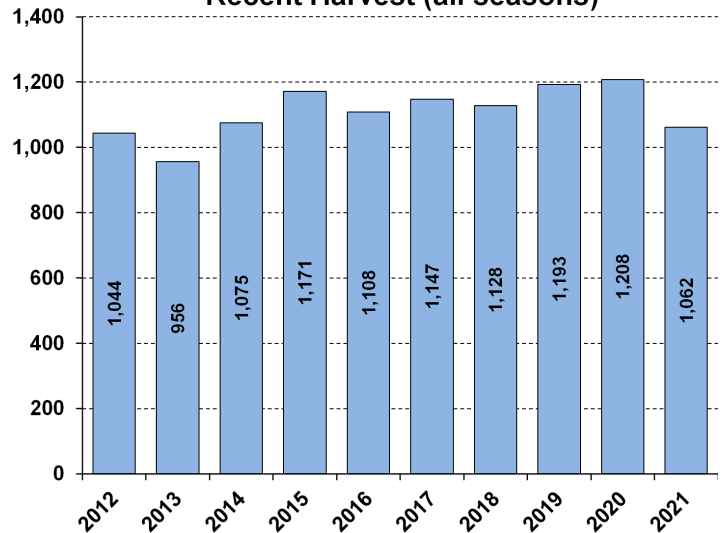

WHITE-TAILED DEER SUMMARY 2021-2022: LAWRENCE COUNTY

Forest Wildlife Program, Illinois Department of Natural Resources

County Size: 374 square miles

Year Opened to Deer Hunting: 1971

Record Harvest: 1,433 (2005)

Average Harvest (previous 10 years): 1,109

Total 2021-2022 Harvest (all seasons): 1,062

Permits issued/quota 2021-2022 (excludes landowner; archery and youth are statewide):

Firearm: 1386/1650 **Muzzle:** 165/260

Chronic Wasting Disease Detected: No

Check Station Location: N/A

Late Winter/CWD Season in 2022-2023: No.

Deer Vehicle Accident (DVA) rates (accidents per billion miles driven) are used as an index of deer population size. Counties are closed to Late Winter/CWD season if DVA rates remain below goal, unless other factors (excessive crop damage and/or disease issues) are present.

Last year in Late Winter/CWD: 2012

2021-2022 Harvest by Season

Recent Harvest (all seasons)

Recent Archery Harvest by Bow Type

Type	2017	2018	2019	2020	2021
Compound	365	279	295	305	232
Crossbow	112	156	258	288	251
Traditional	3	2	5	4	7
Total	480	437	558	597	490