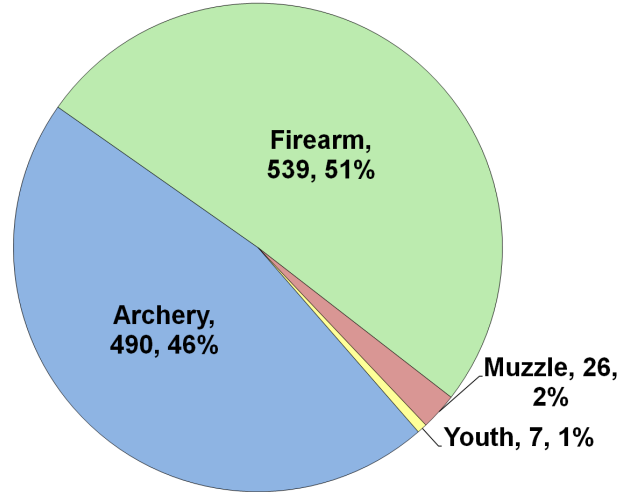

WHITE-TAILED DEER SUMMARY 2021-2022: LAWRENCE COUNTY

Forest Wildlife Program, Illinois Department of Natural Resources

County Size: 374 square miles

Year Opened to Deer Hunting: 1971

Record Harvest: 1,433 (2005)

Average Harvest (previous 10 years): 1,109

Total 2021-2022 Harvest (all seasons): 1,062

Permits issued/quota 2021-2022 (excludes landowner; archery and youth are statewide):

Firearm: 1386/1650 **Muzzle:** 165/260

Chronic Wasting Disease Detected: No

Check Station Location: N/A

Late Winter/CWD Season in 2022-2023: No.

Deer Vehicle Accident (DVA) rates (accidents per billion miles driven) are used as an index of deer population size. Counties are closed to Late Winter/CWD season if DVA rates remain below goal, unless other factors (excessive crop damage and/or disease issues) are present.

Last year in Late Winter/CWD: 2012

2021-2022 Harvest by Season

Recent Harvest (all seasons)

Recent Archery Harvest by Bow Type

Type	2017	2018	2019	2020	2021
Compound	365	279	295	305	232
Crossbow	112	156	258	288	251
Traditional	3	2	5	4	7
Total	480	437	558	597	490