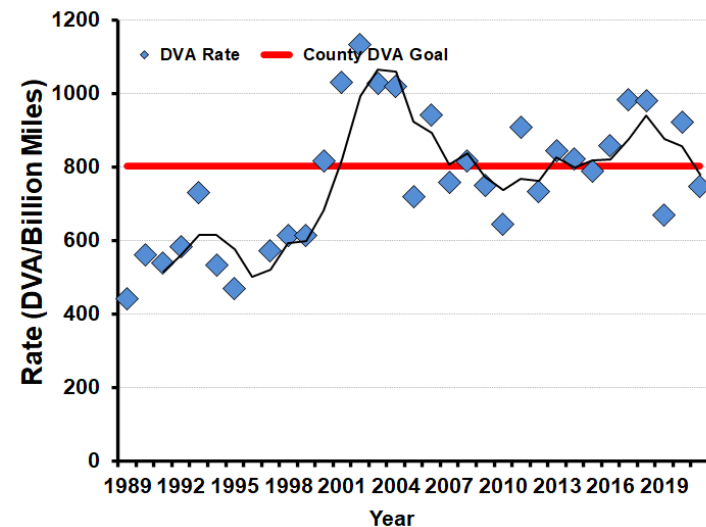

WHITE-TAILED DEER SUMMARY 2021-2022: LAWRENCE COUNTY

Forest Wildlife Program, Illinois Department of Natural Resources

County Size: 374 square miles

Year Opened to Deer Hunting: 1971

Record Harvest: 1,433 (2005)

Average Harvest (previous 10 years): 1,109

Total 2021-2022 Harvest (all seasons): 1,062

Permits issued/quota 2021-2022 (excludes landowner; archery and youth are statewide):

Firearm: 1386/1650 **Muzzle:** 165/260

Chronic Wasting Disease Detected: No

Check Station Location: N/A

Late Winter/CWD Season in 2022-2023: No.

Deer Vehicle Accident (DVA) rates (accidents per billion miles driven) are used as an index of deer population size. Counties are closed to Late Winter/CWD season if DVA rates remain below goal, unless other factors (excessive crop damage and/or disease issues) are present.

Last year in Late Winter/CWD: 2012

2021-2022 Harvest by Season

Recent Harvest (all seasons)

Recent Archery Harvest by Bow Type

Type	2017	2018	2019	2020	2021
Compound	365	279	295	305	232
Crossbow	112	156	258	288	251
Traditional	3	2	5	4	7
Total	480	437	558	597	490