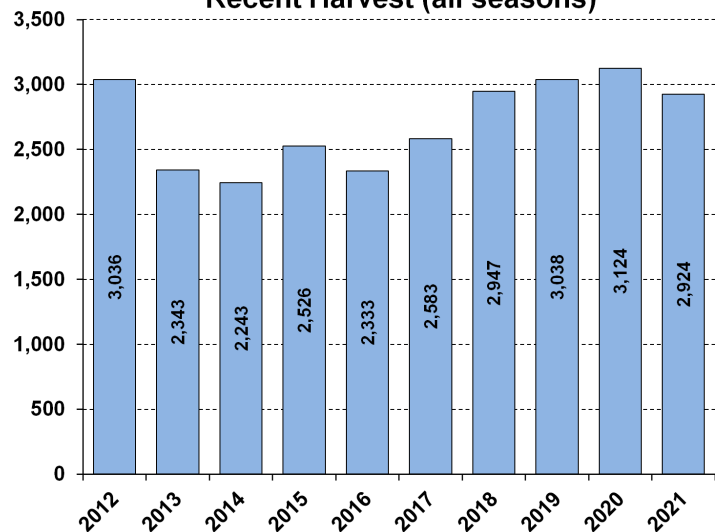

WHITE-TAILED DEER SUMMARY 2021-2022: MACOUPIN COUNTY

Forest Wildlife Program, Illinois Department of Natural Resources

County Size: 868 square miles

Year Opened to Deer Hunting: 1963

Record Harvest: 3,860 (2005)

Average Harvest (previous 10 years): 2,710

Total 2021-2022 Harvest (all seasons): 2,924

Permits issued/quota 2021-2022 (excludes landowner; late winter are unlimited):

Firearm: 4729/4950 **Muzzle:** 522/600

Late Winter: 62

Chronic Wasting Disease Detected: No

Check Station Location: N/A

Late Winter/CWD Season in 2022-2023: Yes.

Deer Vehicle Accident (DVA) rates (accidents per billion miles driven) are used as an index of deer population size. Counties remain or are added to Late Winter/CWD season if DVA rates are above goal, or other factors (excessive crop damage and/or disease issues) are present.

Time in Late Winter: 2019 - Present

2021-2022 Harvest by Season

Recent Harvest (all seasons)

Recent Archery Harvest by Bow Type

Type	2017	2018	2019	2020	2021
Compound	739	608	706	651	581
Crossbow	269	400	520	616	604
Traditional	13	9	10	14	11
Total	1021	1017	1236	1281	1196