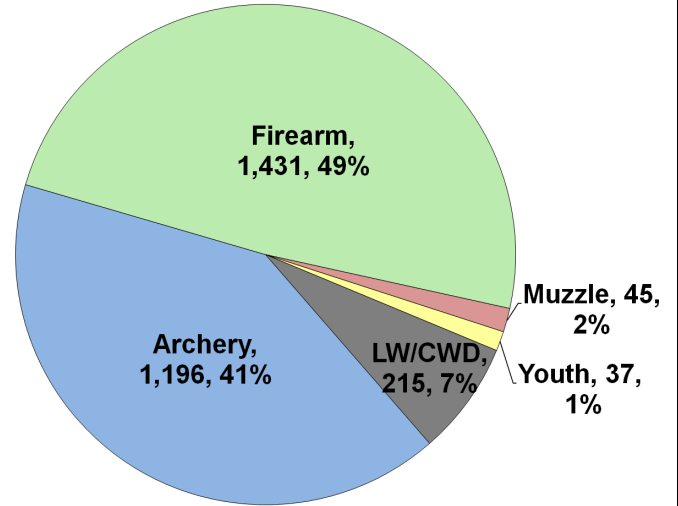

WHITE-TAILED DEER SUMMARY 2021-2022: MACOUPIN COUNTY

Forest Wildlife Program, Illinois Department of Natural Resources

County Size: 868 square miles

Year Opened to Deer Hunting: 1963

Record Harvest: 3,860 (2005)

Average Harvest (previous 10 years): 2,710

Total 2021-2022 Harvest (all seasons): 2,924

Permits issued/quota 2021-2022 (excludes landowner; late winter are unlimited):

Firearm: 4729/4950 **Muzzle:** 522/600

Late Winter: 62

Chronic Wasting Disease Detected: No

Check Station Location: N/A

Late Winter/CWD Season in 2022-2023: Yes.

Deer Vehicle Accident (DVA) rates (accidents per billion miles driven) are used as an index of deer population size. Counties remain or are added to Late Winter/CWD season if DVA rates are above goal, or other factors (excessive crop damage and/or disease issues) are present.

Time in Late Winter: 2019 - Present

2021-2022 Harvest by Season

Recent Harvest (all seasons)

Recent Archery Harvest by Bow Type

Type	2017	2018	2019	2020	2021
Compound	739	608	706	651	581
Crossbow	269	400	520	616	604
Traditional	13	9	10	14	11
Total	1021	1017	1236	1281	1196