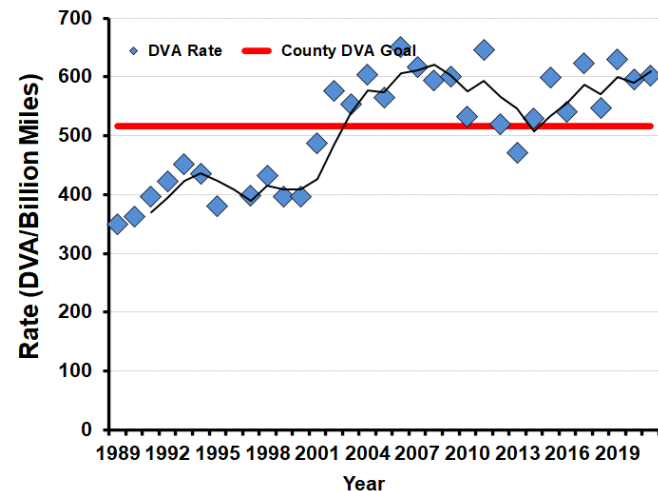

WHITE-TAILED DEER SUMMARY 2021-2022: MACOUPIN COUNTY

Forest Wildlife Program, Illinois Department of Natural Resources

County Size: 868 square miles

Year Opened to Deer Hunting: 1963

Record Harvest: 3,860 (2005)

Average Harvest (previous 10 years): 2,710

Total 2021-2022 Harvest (all seasons): 2,924

Permits issued/quota 2021-2022 (excludes landowner; late winter are unlimited):

Firearm: 4729/4950 **Muzzle:** 522/600

Late Winter: 62

Chronic Wasting Disease Detected: No

Check Station Location: N/A

Late Winter/CWD Season in 2022-2023: Yes.

Deer Vehicle Accident (DVA) rates (accidents per billion miles driven) are used as an index of deer population size. Counties remain or are added to Late Winter/CWD season if DVA rates are above goal, or other factors (excessive crop damage and/or disease issues) are present.

Time in Late Winter: 2019 - Present

2021-2022 Harvest by Season

Recent Harvest (all seasons)

Recent Archery Harvest by Bow Type

Type	2017	2018	2019	2020	2021
Compound	739	608	706	651	581
Crossbow	269	400	520	616	604
Traditional	13	9	10	14	11
Total	1021	1017	1236	1281	1196