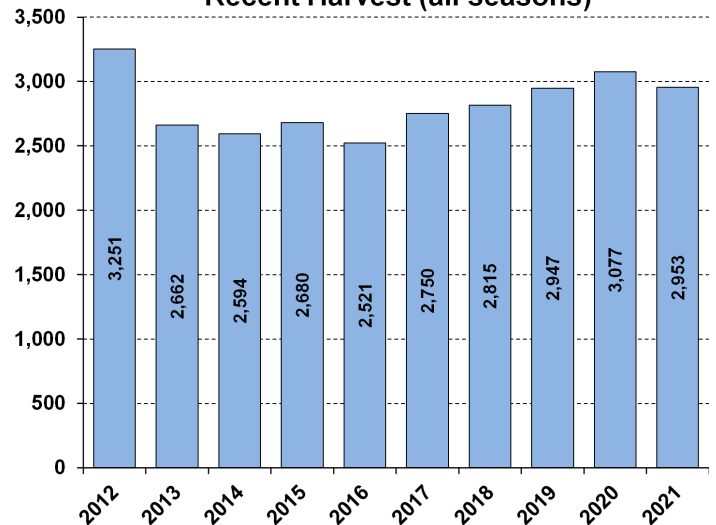

WHITE-TAILED DEER SUMMARY 2021-2022: MARION COUNTY

Forest Wildlife Program, Illinois Department of Natural Resources

County Size: 576 square miles

Year Opened to Deer Hunting: 1965

Record Harvest: 3,897 (2007)

Average Harvest (previous 10 years): 2,825

Total 2021-2022 Harvest (all seasons): 2,953

Permits issued/quota 2021-2022 (excludes landowner; late winter are unlimited):

Firearm: 3986/4100 **Muzzle:** 554/645

Late Winter: 76

Chronic Wasting Disease Detected: No

Check Station Location: N/A

Late Winter/CWD Season in 2022-2023: Yes.

Deer Vehicle Accident (DVA) rates (accidents per billion miles driven) are used as an index of deer population size. Counties remain or are added to Late Winter/CWD season if DVA rates are above goal, or other factors (excessive crop damage and/or disease issues) are present.

Time in Late Winter: 2005 - Present

2021-2022 Harvest by Season

Recent Harvest (all seasons)

Recent Archery Harvest by Bow Type

Type	2017	2018	2019	2020	2021
Compound	677	546	614	563	557
Crossbow	295	413	563	680	639
Traditional	1	5	9	15	11
Total	973	964	1186	1258	1207