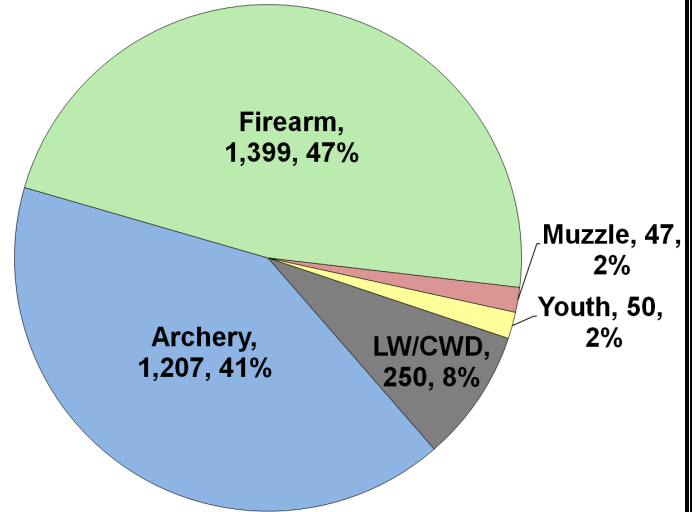

WHITE-TAILED DEER SUMMARY 2021-2022: MARION COUNTY

Forest Wildlife Program, Illinois Department of Natural Resources

County Size: 576 square miles

Year Opened to Deer Hunting: 1965

Record Harvest: 3,897 (2007)

Average Harvest (previous 10 years): 2,825

Total 2021-2022 Harvest (all seasons): 2,953

Permits issued/quota 2021-2022 (excludes landowner; late winter are unlimited):

Firearm: 3986/4100 **Muzzle:** 554/645

Late Winter: 76

Chronic Wasting Disease Detected: No

Check Station Location: N/A

Late Winter/CWD Season in 2022-2023: Yes.

Deer Vehicle Accident (DVA) rates (accidents per billion miles driven) are used as an index of deer population size. Counties remain or are added to Late Winter/CWD season if DVA rates are above goal, or other factors (excessive crop damage and/or disease issues) are present.

Time in Late Winter: 2005 - Present

2021-2022 Harvest by Season

Recent Harvest (all seasons)

Recent Archery Harvest by Bow Type

Type	2017	2018	2019	2020	2021
Compound	677	546	614	563	557
Crossbow	295	413	563	680	639
Traditional	1	5	9	15	11
Total	973	964	1186	1258	1207