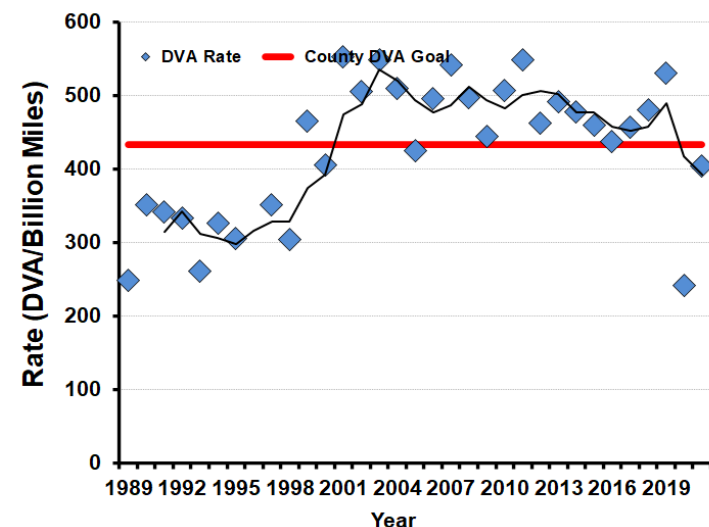

WHITE-TAILED DEER SUMMARY 2021-2022: MARION COUNTY

Forest Wildlife Program, Illinois Department of Natural Resources

County Size: 576 square miles

Year Opened to Deer Hunting: 1965

Record Harvest: 3,897 (2007)

Average Harvest (previous 10 years): 2,825

Total 2021-2022 Harvest (all seasons): 2,953

Permits issued/quota 2021-2022 (excludes landowner; late winter are unlimited):

Firearm: 3986/4100 **Muzzle:** 554/645

Late Winter: 76

Chronic Wasting Disease Detected: No

Check Station Location: N/A

Late Winter/CWD Season in 2022-2023: Yes.

Deer Vehicle Accident (DVA) rates (accidents per billion miles driven) are used as an index of deer population size. Counties remain or are added to Late Winter/CWD season if DVA rates are above goal, or other factors (excessive crop damage and/or disease issues) are present.

Time in Late Winter: 2005 - Present

2021-2022 Harvest by Season

Recent Harvest (all seasons)

Recent Archery Harvest by Bow Type

Type	2017	2018	2019	2020	2021
Compound	677	546	614	563	557
Crossbow	295	413	563	680	639
Traditional	1	5	9	15	11
Total	973	964	1186	1258	1207