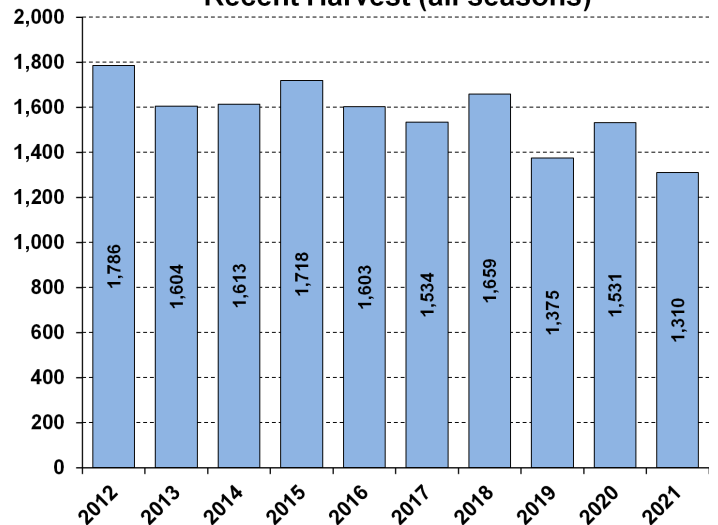

WHITE-TAILED DEER SUMMARY 2021-2022: ROCK ISLAND COUNTY

Forest Wildlife Program, Illinois Department of Natural Resources

County Size: 452 square miles

Year Opened to Deer Hunting: 1961

Record Harvest: 1,926 (2009)

Average Harvest (previous 10 years): 1,633

Total 2021-2022 Harvest (all seasons): 1,310

Permits issued/quota 2021-2022

(excludes landowner; late winter are unlimited):

Firearm: 2208/3000 **Muzzle:** 361/550

Late Winter: 18

Chronic Wasting Disease Detected: No

Check Station Location: N/A

Late Winter/CWD Season in 2022-2023: Yes.

Deer Vehicle Accident (DVA) rates (accidents per billion miles driven) are used as an index of deer population size. Counties remain or are added to Late Winter/CWD season if DVA rates are above goal, or other factors (excessive crop damage and/or disease issues) are present.

Time in Late Winter: 2007 - Present

2021-2022 Harvest by Season

Recent Harvest (all seasons)

Recent Archery Harvest by Bow Type

Type	2017	2018	2019	2020	2021
Compound	443	376	353	304	261
Crossbow	247	334	323	371	343
Traditional	3	11	6	3	5
Total	693	721	682	678	609