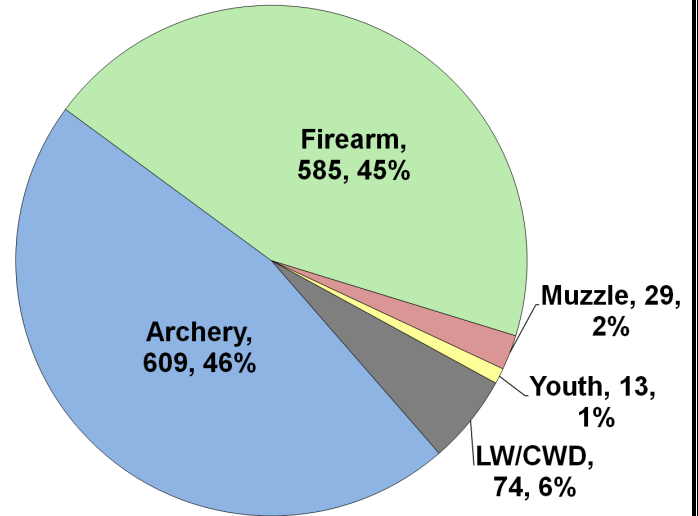

WHITE-TAILED DEER SUMMARY 2021-2022: ROCK ISLAND COUNTY

Forest Wildlife Program, Illinois Department of Natural Resources

County Size: 452 square miles

Year Opened to Deer Hunting: 1961

Record Harvest: 1,926 (2009)

Average Harvest (previous 10 years): 1,633

Total 2021-2022 Harvest (all seasons): 1,310

Permits issued/quota 2021-2022

(excludes landowner; late winter are unlimited):

Firearm: 2208/3000 **Muzzle:** 361/550

Late Winter: 18

Chronic Wasting Disease Detected: No

Check Station Location: N/A

Late Winter/CWD Season in 2022-2023: Yes.

Deer Vehicle Accident (DVA) rates (accidents per billion miles driven) are used as an index of deer population size. Counties remain or are added to Late Winter/CWD season if DVA rates are above goal, or other factors (excessive crop damage and/or disease issues) are present.

Time in Late Winter: 2007 - Present

2021-2022 Harvest by Season

Recent Harvest (all seasons)

Recent Archery Harvest by Bow Type

Type	2017	2018	2019	2020	2021
Compound	443	376	353	304	261
Crossbow	247	334	323	371	343
Traditional	3	11	6	3	5
Total	693	721	682	678	609