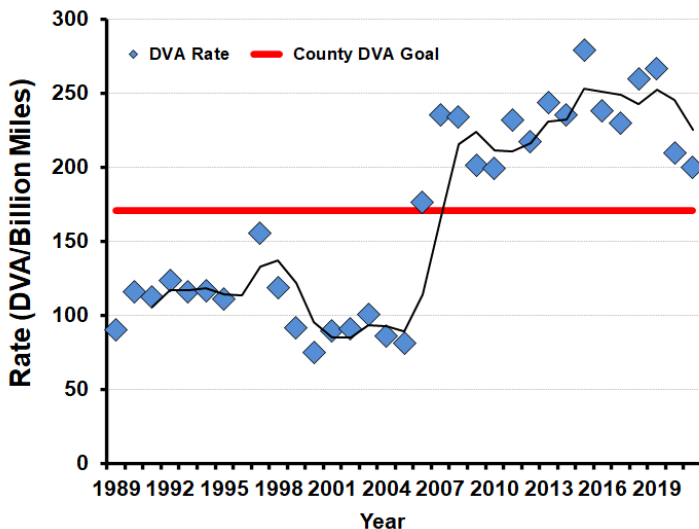

WHITE-TAILED DEER SUMMARY 2021-2022: ROCK ISLAND COUNTY

Forest Wildlife Program, Illinois Department of Natural Resources

County Size: 452 square miles

Year Opened to Deer Hunting: 1961

Record Harvest: 1,926 (2009)

Average Harvest (previous 10 years): 1,633

Total 2021-2022 Harvest (all seasons): 1,310

Permits issued/quota 2021-2022

(excludes landowner; late winter are unlimited):

Firearm: 2208/3000 **Muzzle:** 361/550

Late Winter: 18

Chronic Wasting Disease Detected: No

Check Station Location: N/A

Late Winter/CWD Season in 2022-2023: Yes.

Deer Vehicle Accident (DVA) rates (accidents per billion miles driven) are used as an index of deer population size. Counties remain or are added to Late Winter/CWD season if DVA rates are above goal, or other factors (excessive crop damage and/or disease issues) are present.

Time in Late Winter: 2007 - Present

2021-2022 Harvest by Season

Recent Harvest (all seasons)

Recent Archery Harvest by Bow Type

Type	2017	2018	2019	2020	2021
Compound	443	376	353	304	261
Crossbow	247	334	323	371	343
Traditional	3	11	6	3	5
Total	693	721	682	678	609