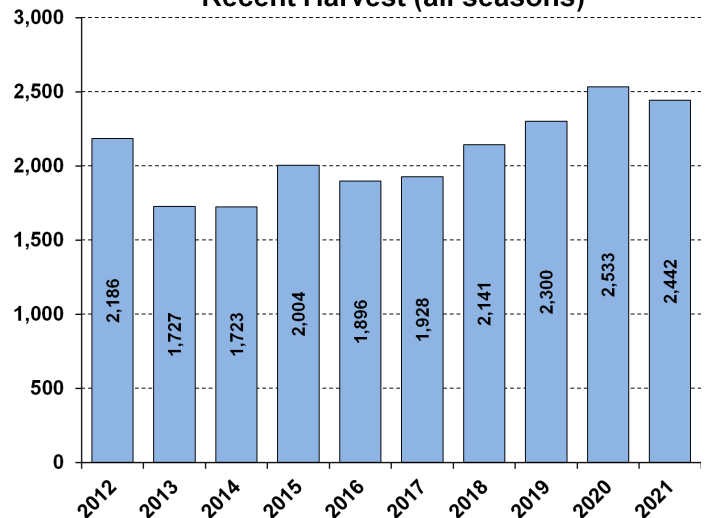

WHITE-TAILED DEER SUMMARY 2021-2022: SHELBY COUNTY

Forest Wildlife Program, Illinois Department of Natural Resources

County Size: 768 square miles

Year Opened to Deer Hunting: 1970

Record Harvest: 2,554 (2007)

Average Harvest (previous 10 years): 2,088

Total 2021-2022 Harvest (all seasons): 2,442

Permits issued/quota 2021-2022

(excludes landowner; late winter are unlimited):

Firearm: 3130/3300 **Muzzle:** 421/550

Late Winter: 36

Chronic Wasting Disease Detected: No

Check Station Location: N/A

Late Winter/CWD Season in 2022-2023: Yes.

Deer Vehicle Accident (DVA) rates (accidents per billion miles driven) are used as an index of deer population size. Counties remain or are added to Late Winter/CWD season if DVA rates are above goal, or other factors (excessive crop damage and/or disease issues) are present.

Time in Late Winter: 2007 - Present

2021-2022 Harvest by Season

Recent Harvest (all seasons)

Recent Archery Harvest by Bow Type

Type	2017	2018	2019	2020	2021
Compound	500	503	591	583	513
Crossbow	233	322	403	449	529
Traditional	2	3	10	8	15
Total	735	828	1004	1040	1057