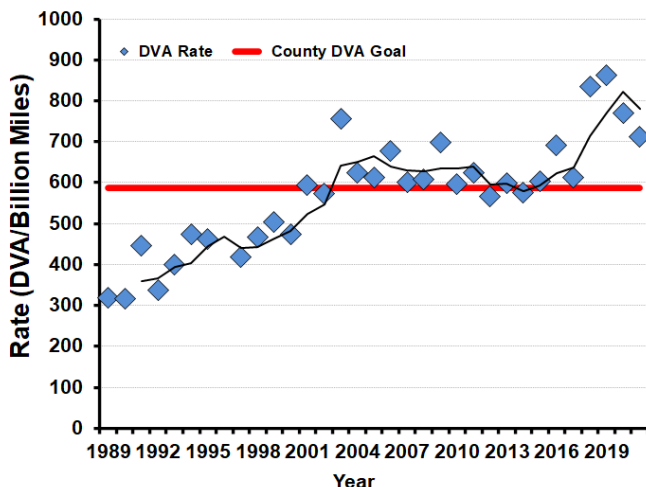

WHITE-TAILED DEER SUMMARY 2021-2022: SHELBY COUNTY

Forest Wildlife Program, Illinois Department of Natural Resources

County Size: 768 square miles

Year Opened to Deer Hunting: 1970

Record Harvest: 2,554 (2007)

Average Harvest (previous 10 years): 2,088

Total 2021-2022 Harvest (all seasons): 2,442

Permits issued/quota 2021-2022

(excludes landowner; late winter are unlimited):

Firearm: 3130/3300 **Muzzle:** 421/550

Late Winter: 36

Chronic Wasting Disease Detected: No

Check Station Location: N/A

Late Winter/CWD Season in 2022-2023: Yes.

Deer Vehicle Accident (DVA) rates (accidents per billion miles driven) are used as an index of deer population size. Counties remain or are added to Late Winter/CWD season if DVA rates are above goal, or other factors (excessive crop damage and/or disease issues) are present.

Time in Late Winter: 2007 - Present

2021-2022 Harvest by Season

Recent Harvest (all seasons)

Recent Archery Harvest by Bow Type

Type	2017	2018	2019	2020	2021
Compound	500	503	591	583	513
Crossbow	233	322	403	449	529
Traditional	2	3	10	8	15
Total	735	828	1004	1040	1057