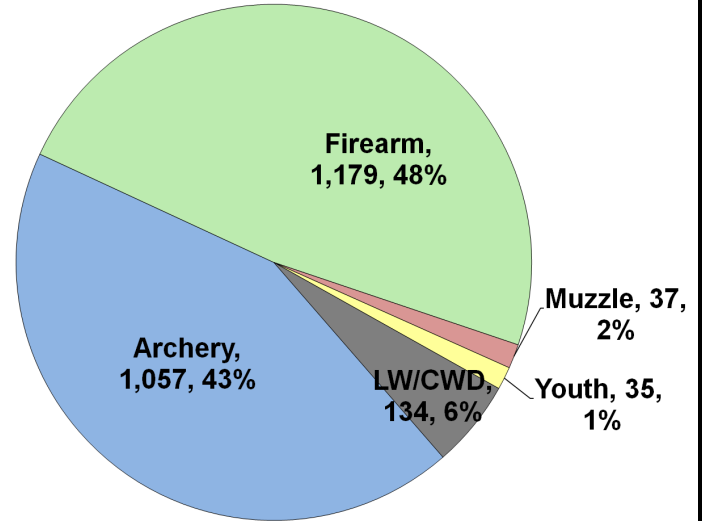

WHITE-TAILED DEER SUMMARY 2021-2022: SHELBY COUNTY

Forest Wildlife Program, Illinois Department of Natural Resources

County Size: 768 square miles

Year Opened to Deer Hunting: 1970

Record Harvest: 2,554 (2007)

Average Harvest (previous 10 years): 2,088

Total 2021-2022 Harvest (all seasons): 2,442

Permits issued/quota 2021-2022

(excludes landowner; late winter are unlimited):

Firearm: 3130/3300 **Muzzle:** 421/550

Late Winter: 36

Chronic Wasting Disease Detected: No

Check Station Location: N/A

Late Winter/CWD Season in 2022-2023: Yes.

Deer Vehicle Accident (DVA) rates (accidents per billion miles driven) are used as an index of deer population size. Counties remain or are added to Late Winter/CWD season if DVA rates are above goal, or other factors (excessive crop damage and/or disease issues) are present.

Time in Late Winter: 2007 - Present

2021-2022 Harvest by Season

Recent Harvest (all seasons)

Recent Archery Harvest by Bow Type

Type	2017	2018	2019	2020	2021
Compound	500	503	591	583	513
Crossbow	233	322	403	449	529
Traditional	2	3	10	8	15
Total	735	828	1004	1040	1057