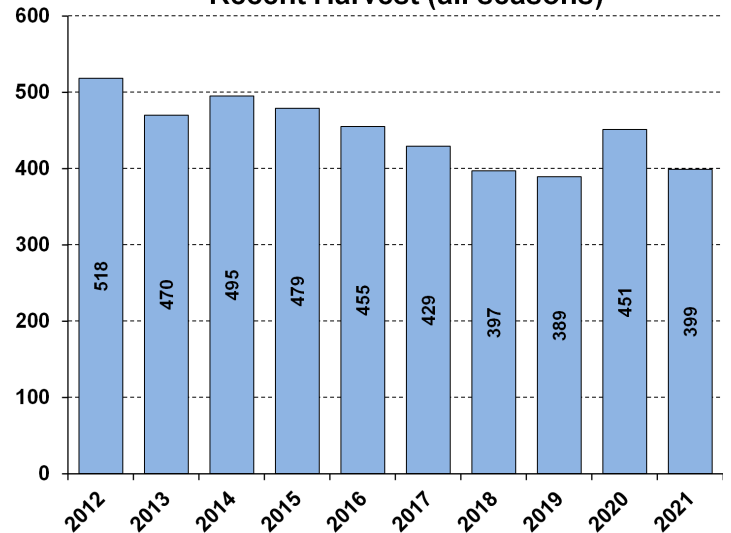

WHITE-TAILED DEER SUMMARY 2021-2022: WABASH COUNTY

Forest Wildlife Program, Illinois Department of Natural Resources

County Size: 227 square miles

Year Opened to Deer Hunting: 1971

Record Harvest: 737 (2005)

Average Harvest (previous 10 years): 448

Total 2021-2022 Harvest (all seasons): 399

Permits issued/quota 2021-2022 (excludes landowner; archery and youth are statewide):

Firearm: 350/350 **Muzzle:** 65/65

Chronic Wasting Disease Detected: No

Check Station Location: N/A

Late Winter/CWD Season in 2022-2023: No.

Deer Vehicle Accident (DVA) rates (accidents per billion miles driven) are used as an index of deer population size. Counties are closed to Late Winter/CWD season if DVA rates remain below goal, unless other factors (excessive crop damage and/or disease issues) are present.

Last year in Late Winter/CWD: 2012

2021-2022 Harvest by Season

Recent Harvest (all seasons)

Recent Archery Harvest by Bow Type

Type	2017	2018	2019	2020	2021
Compound	150	116	120	143	132
Crossbow	55	63	93	114	93
Traditional	1	1	12	8	2
Total	206	180	225	265	227