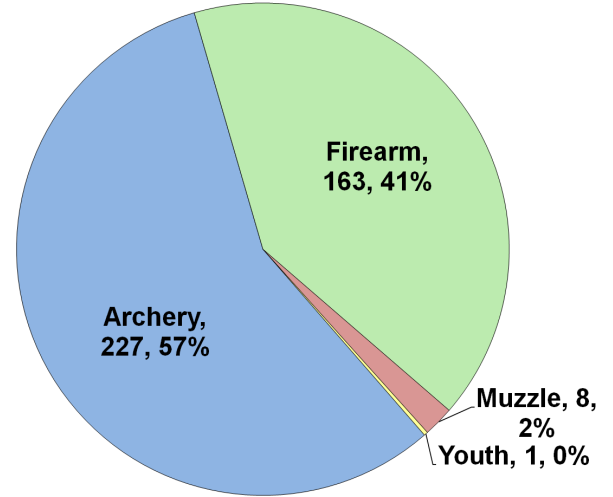

WHITE-TAILED DEER SUMMARY 2021-2022: WABASH COUNTY

Forest Wildlife Program, Illinois Department of Natural Resources

County Size: 227 square miles

Year Opened to Deer Hunting: 1971

Record Harvest: 737 (2005)

Average Harvest (previous 10 years): 448

Total 2021-2022 Harvest (all seasons): 399

Permits issued/quota 2021-2022 (excludes landowner; archery and youth are statewide):

Firearm: 350/350 **Muzzle:** 65/65

Chronic Wasting Disease Detected: No

Check Station Location: N/A

Late Winter/CWD Season in 2022-2023: No.

Deer Vehicle Accident (DVA) rates (accidents per billion miles driven) are used as an index of deer population size. Counties are closed to Late Winter/CWD season if DVA rates remain below goal, unless other factors (excessive crop damage and/or disease issues) are present.

Last year in Late Winter/CWD: 2012

2021-2022 Harvest by Season

Recent Harvest (all seasons)

Recent Archery Harvest by Bow Type

Type	2017	2018	2019	2020	2021
Compound	150	116	120	143	132
Crossbow	55	63	93	114	93
Traditional	1	1	12	8	2
Total	206	180	225	265	227