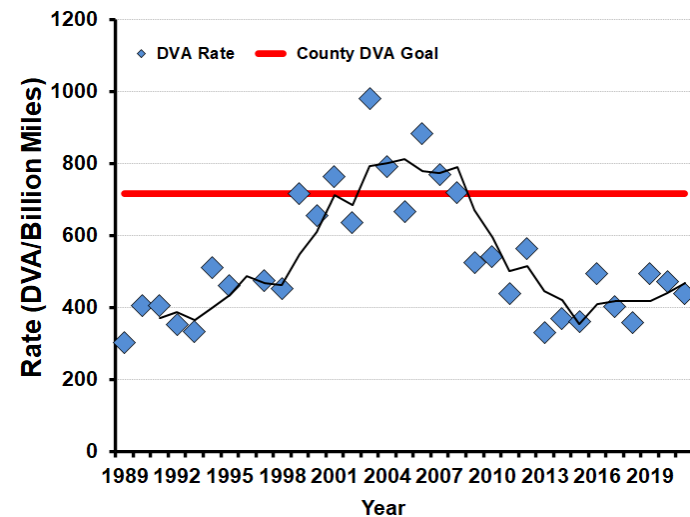

WHITE-TAILED DEER SUMMARY 2021-2022: WABASH COUNTY

Forest Wildlife Program, Illinois Department of Natural Resources

County Size: 227 square miles

Year Opened to Deer Hunting: 1971

Record Harvest: 737 (2005)

Average Harvest (previous 10 years): 448

Total 2021-2022 Harvest (all seasons): 399

Permits issued/quota 2021-2022 (excludes landowner; archery and youth are statewide):

Firearm: 350/350 **Muzzle:** 65/65

Chronic Wasting Disease Detected: No

Check Station Location: N/A

Late Winter/CWD Season in 2022-2023: No.

Deer Vehicle Accident (DVA) rates (accidents per billion miles driven) are used as an index of deer population size. Counties are closed to Late Winter/CWD season if DVA rates remain below goal, unless other factors (excessive crop damage and/or disease issues) are present.

Last year in Late Winter/CWD: 2012

2021-2022 Harvest by Season

Recent Harvest (all seasons)

Recent Archery Harvest by Bow Type

Type	2017	2018	2019	2020	2021
Compound	150	116	120	143	132
Crossbow	55	63	93	114	93
Traditional	1	1	12	8	2
Total	206	180	225	265	227