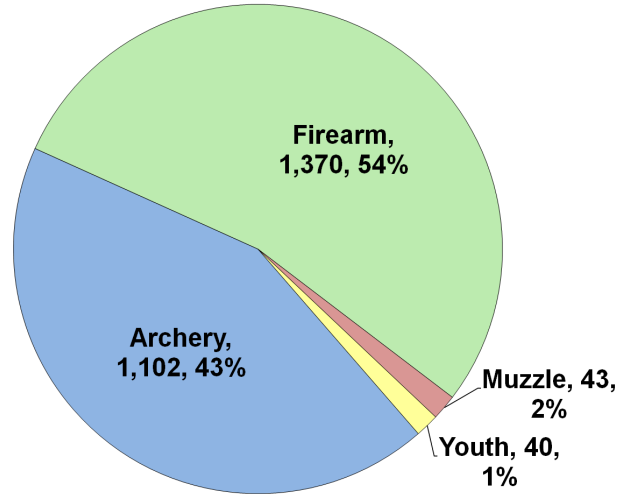

WHITE-TAILED DEER SUMMARY 2021-2022: WAYNE COUNTY

Forest Wildlife Program, Illinois Department of Natural Resources

County Size: 715 square miles

Year Opened to Deer Hunting: 1966

Record Harvest: 3,540 (2007)

Average Harvest (previous 10 years): 2,640

Total 2021-2022 Harvest (all seasons): 2,555

Permits issued/quota 2021-2022 (excludes landowner; archery and youth are statewide):

Firearm: 2700/2700 **Muzzle:** 325/325

Chronic Wasting Disease Detected: No

Check Station Location: N/A

Late Winter/CWD Season in 2022-2023: No.

Deer Vehicle Accident (DVA) rates (accidents per billion miles driven) are used as an index of deer population size. Counties are closed to Late Winter/CWD season if DVA rates remain below goal, unless other factors (excessive crop damage and/or disease issues) are present.

Last year in Late Winter/CWD: 2015

2021-2022 Harvest by Season

Recent Harvest (all seasons)

Recent Archery Harvest by Bow Type

Type	2017	2018	2019	2020	2021
Compound	621	501	608	604	517
Crossbow	286	342	474	627	570
Traditional	7	4	10	14	15
Total	914	847	1092	1245	1102