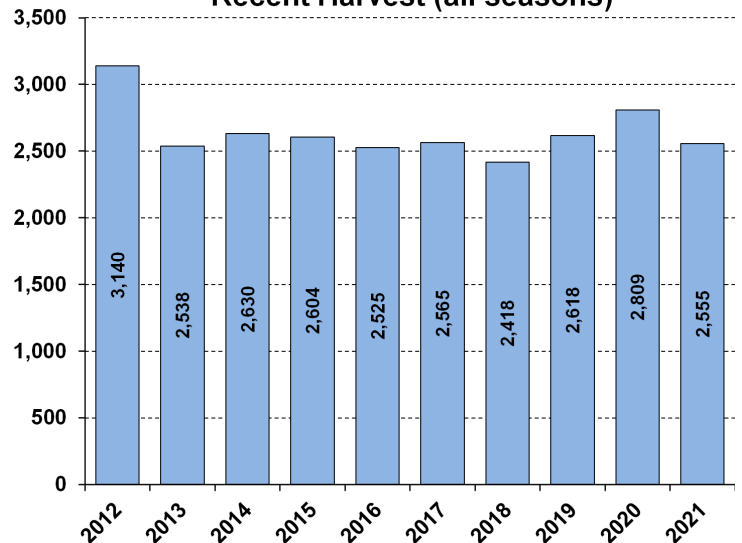

WHITE-TAILED DEER SUMMARY 2021-2022: WAYNE COUNTY

Forest Wildlife Program, Illinois Department of Natural Resources

County Size: 715 square miles

Year Opened to Deer Hunting: 1966

Record Harvest: 3,540 (2007)

Average Harvest (previous 10 years): 2,640

Total 2021-2022 Harvest (all seasons): 2,555

Permits issued/quota 2021-2022 (excludes landowner; archery and youth are statewide):

Firearm: 2700/2700 **Muzzle:** 325/325

Chronic Wasting Disease Detected: No

Check Station Location: N/A

Late Winter/CWD Season in 2022-2023: No.

Deer Vehicle Accident (DVA) rates (accidents per billion miles driven) are used as an index of deer population size. Counties are closed to Late Winter/CWD season if DVA rates remain below goal, unless other factors (excessive crop damage and/or disease issues) are present.

Last year in Late Winter/CWD: 2015

2021-2022 Harvest by Season

Recent Harvest (all seasons)

Recent Archery Harvest by Bow Type

Type	2017	2018	2019	2020	2021
Compound	621	501	608	604	517
Crossbow	286	342	474	627	570
Traditional	7	4	10	14	15
Total	914	847	1092	1245	1102