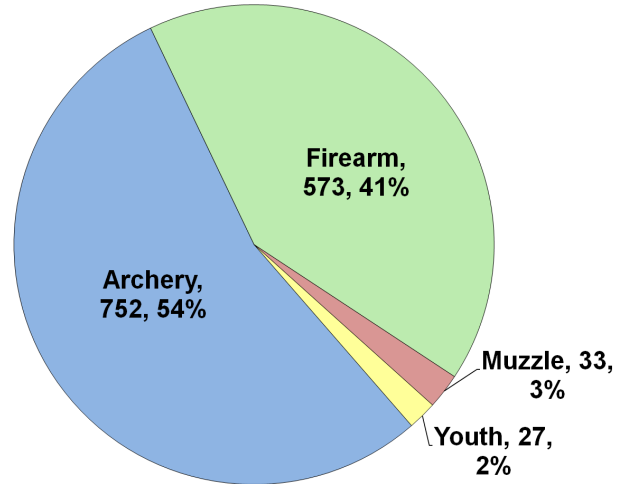

WHITE-TAILED DEER SUMMARY 2021-2022: WOODFORD COUNTY

Forest Wildlife Program, Illinois Department of Natural Resources

County Size: 543 square miles

Year Opened to Deer Hunting: 1963

Record Harvest: 2,035 (2007)

Average Harvest (previous 10 years): 1,315

Total 2021-2022 Harvest (all seasons): 1,385

Permits issued/quota 2021-2022 (excludes landowner; archery and youth are statewide):

Firearm: 1300/1300

Muzzle: 240/240

Chronic Wasting Disease Detected: No

Check Station Location: N/A

Late Winter/CWD Season in 2022-2023: No.

Deer Vehicle Accident (DVA) rates (accidents per billion miles driven) are used as an index of deer population size. Counties are closed to Late Winter/CWD season if DVA rates remain below goal, unless other factors (excessive crop damage and/or disease issues) are present.

Last year in Late Winter/CWD: 2014

2021-2022 Harvest by Season

Recent Harvest (all seasons)

Recent Archery Harvest by Bow Type

Type	2017	2018	2019	2020	2021
Compound	356	339	364	403	354
Crossbow	180	228	322	380	388
Traditional	6	3	9	7	10
Total	542	570	695	790	752