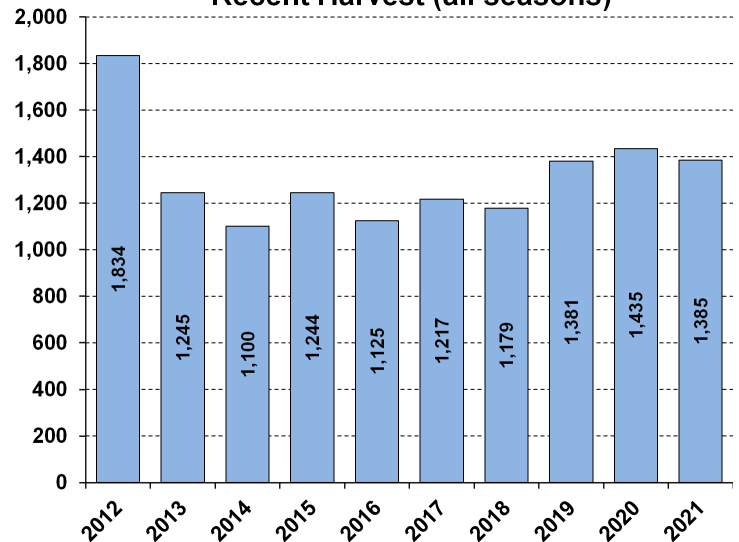

WHITE-TAILED DEER SUMMARY 2021-2022: WOODFORD COUNTY

Forest Wildlife Program, Illinois Department of Natural Resources

County Size: 543 square miles

Year Opened to Deer Hunting: 1963

Record Harvest: 2,035 (2007)

Average Harvest (previous 10 years): 1,315

Total 2021-2022 Harvest (all seasons): 1,385

Permits issued/quota 2021-2022 (excludes landowner; archery and youth are statewide):

Firearm: 1300/1300

Muzzle: 240/240

Chronic Wasting Disease Detected: No

Check Station Location: N/A

Late Winter/CWD Season in 2022-2023: No.

Deer Vehicle Accident (DVA) rates (accidents per billion miles driven) are used as an index of deer population size. Counties are closed to Late Winter/CWD season if DVA rates remain below goal, unless other factors (excessive crop damage and/or disease issues) are present.

Last year in Late Winter/CWD: 2014

2021-2022 Harvest by Season

Recent Harvest (all seasons)

Recent Archery Harvest by Bow Type

Type	2017	2018	2019	2020	2021
Compound	356	339	364	403	354
Crossbow	180	228	322	380	388
Traditional	6	3	9	7	10
Total	542	570	695	790	752