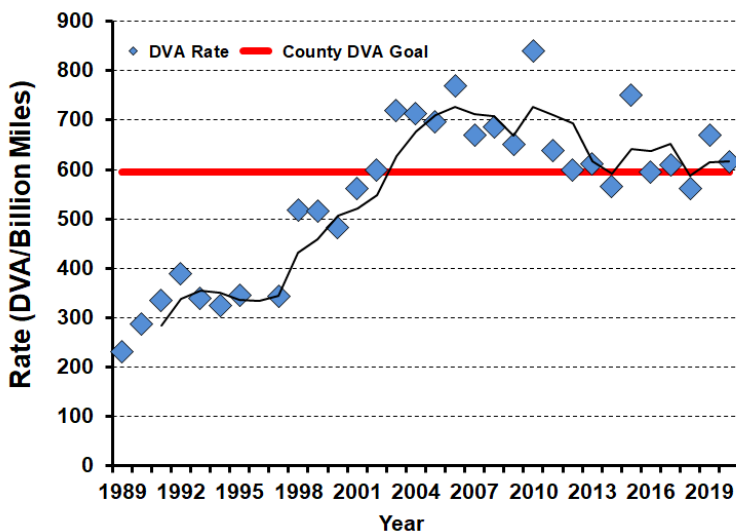

Age/Sex Composition of Recent Harvest (%)

WHITE-TAILED DEER SUMMARY 2020-2021: McDONOUGH COUNTY

Forest Wildlife Program, Illinois Department of Natural Resources

County Size: 591 square miles

Year Opened to Deer Hunting: 1959

Record Harvest: 2,085 (2009)

Average Harvest (2011-2020): 1,569

Total 2020-2021 Harvest (all seasons): 1,606

Permits issued/quota 2020-2021 (excludes landowner; late winter are unlimited):

Firearm: 2180/2200 **Muzzle:** 309/350

Late Winter: 29

2020-2021 Harvest Sex Ratio (all seasons):

53% M: 47% F;(43% antlered: 57% antlerless)

Chronic Wasting Disease Detected: No

Check Station Location: N/A

Late Winter/CWD Season in 2021-2022: Yes.

Deer Vehicle Accident (DVA) rates (accidents per billion miles driven) are used as an index of deer population size. Counties remain or are added to Late Winter/CWD season if DVA rates are above goal, or other factors (excessive crop damage and/or disease issues) are present.

Time in Late Winter: 2005 - Present