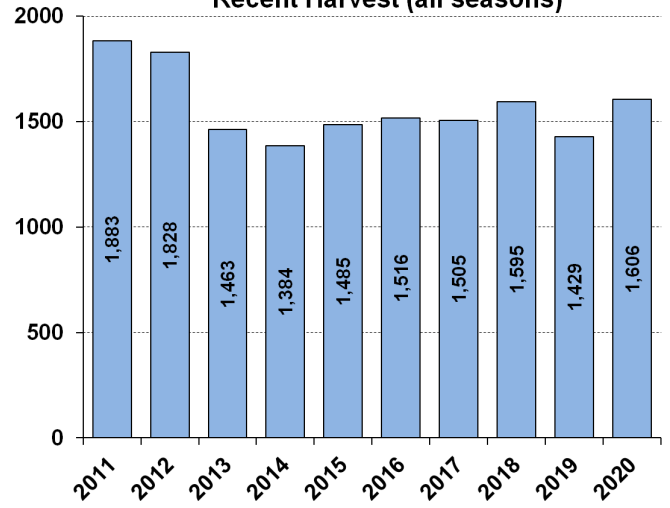

# WHITE-TAILED DEER SUMMARY 2020-2021: McDONOUGH COUNTY

Forest Wildlife Program, Illinois Department of Natural Resources

**County Size:** 591 square miles

**Year Opened to Deer Hunting:** 1959

**Record Harvest:** 2,085 (2009)

**Average Harvest (2011-2020):** 1,569

**Total 2020-2021 Harvest (all seasons):** 1,606

**Permits issued/quota 2020-2021** (excludes landowner; late winter are unlimited):

**Firearm:** 2180/2200 **Muzzle:** 309/350

Deer Vehicle Accident (DVA) rates (accidents per billion miles driven) are used as an index of deer population size. Counties remain or are added to Late Winter/CWD season if DVA rates are above goal, or other factors (excessive crop damage and/or disease issues) are present.

**Time in Late Winter:** 2005 - Present

**2020-2021 Harvest by Season**

**Recent Harvest (all seasons)**

**Recent Archery Harvest by Bow Type**

Type	2016	2017	2018	2019	2020
Compound	423	393	367	342	363
Crossbow	77	140	209	228	281
Traditional	6	7	12	7	6
<b>Total</b>	<b>506</b>	<b>540</b>	<b>588</b>	<b>577</b>	<b>650</b>