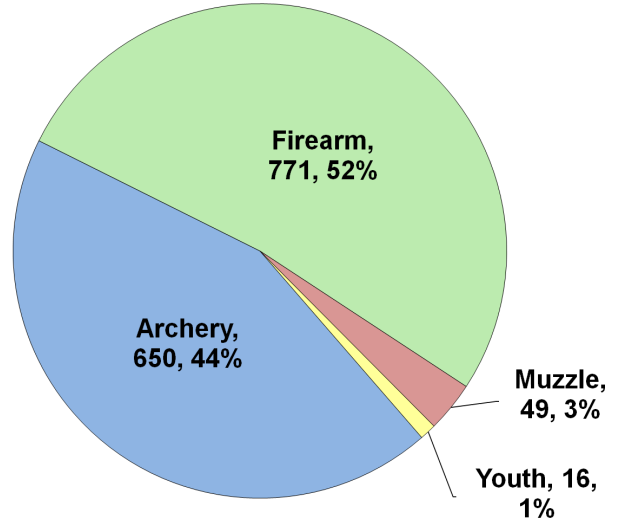

2020-2021 Harvest by Season

Recent Harvest (all seasons)