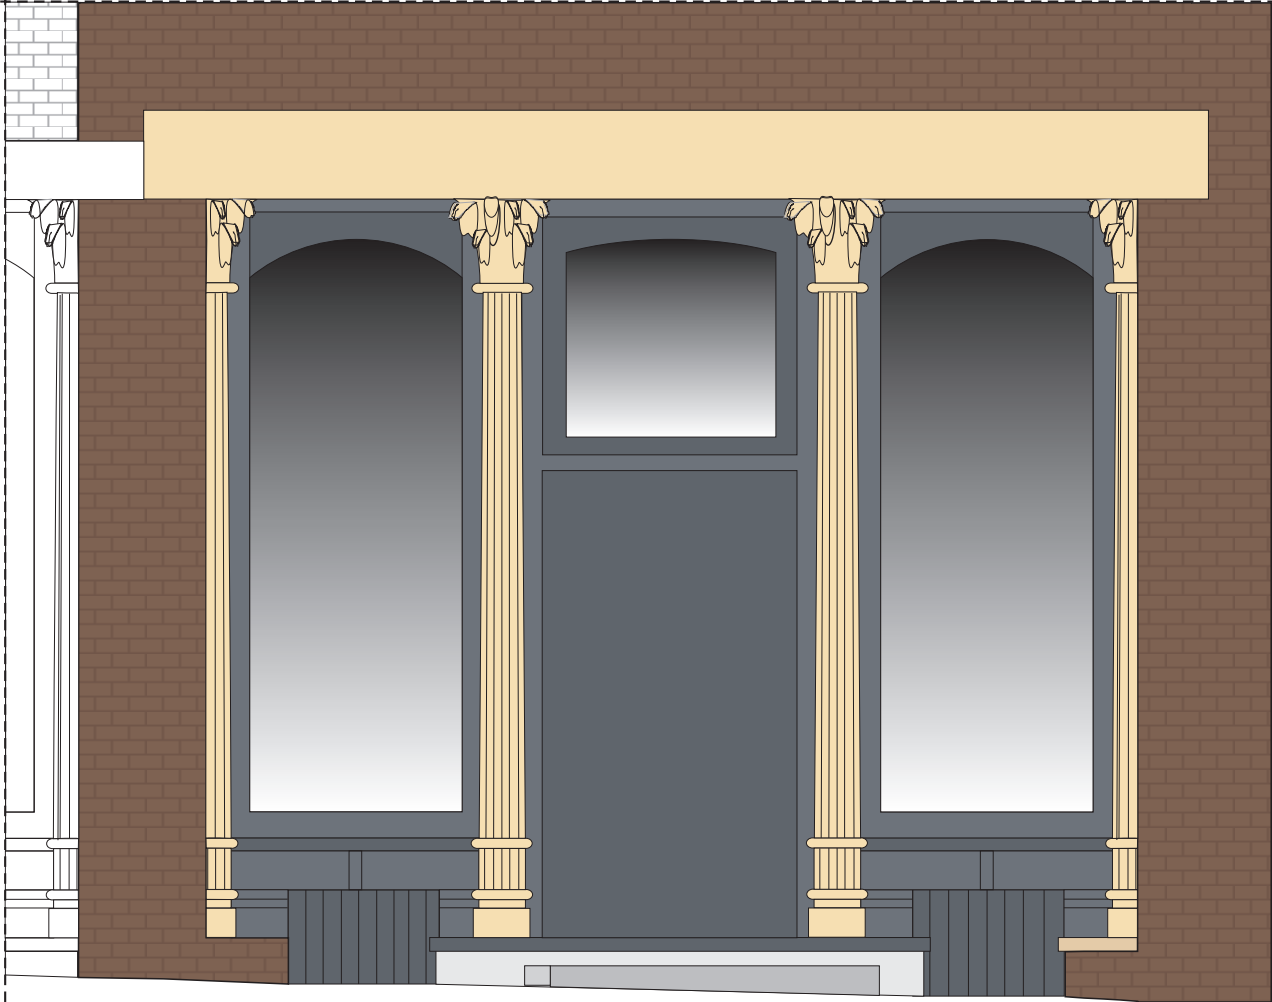

SHANER BUILDING
NORTH PROSPECT

CAMBRIDGE, ILLINOIS
8/27/98
PAGE 1 OF 2

PROPOSED PAINT SCHEME 1

PAINT COLORS:

BASE: ICI PAINTS:
BLACK BURGUNDY
(30YR 09/146)

TRIM: ICI PAINTS:
IVORY SAMPLER
(30YY 58/178)

DETAILS: ICI PAINTS:
CONNECTICUT BLUE
(90BG 17/090)

DETAILS: ICI PAINTS:
MIDNIGHT HAZE
(90BG 08/112)

SHANER BUILDING

NORTH PROSPECT

CAMBRIDGE, ILLINOIS
8/27/98
PAGE 2 OF 2

PROPOSED PAINT SCHEME 2

PAINT COLORS:

BASE: ICI PAINTS:
BLACK BURGUNDY
(30YR 09/146)

TRIM: ICI PAINTS:
BLACK SWAN
(50GY 06/077)

DETAILS: ICI PAINTS:
KHAKI GREEN
(60YY 33/130)

DETAILS: ICI PAINTS:
SUNSHINE COAST
(40YY 67/196)