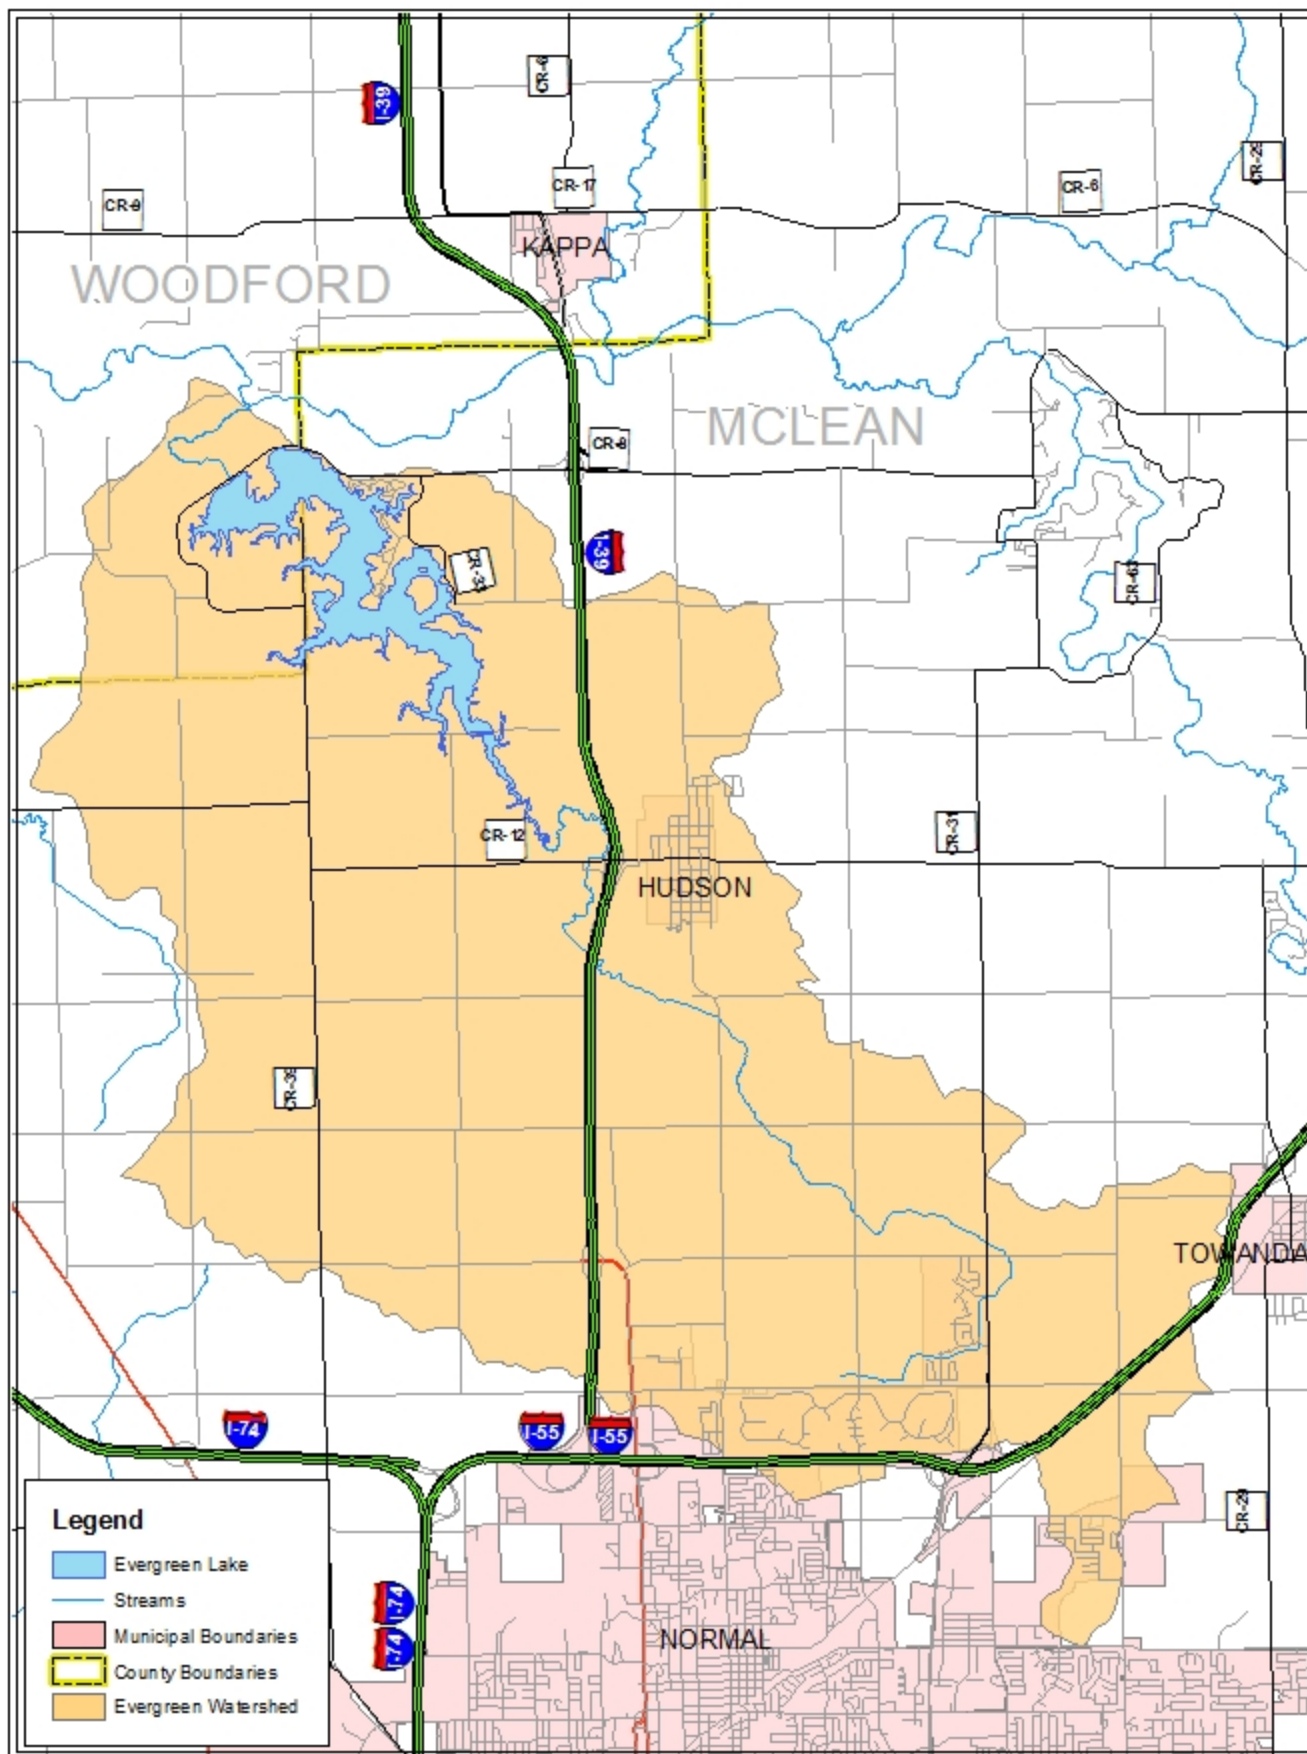

Priority Watershed- Lake Evergreen

Legend

- Evergreen Lake
- Streams
- Municipal Boundaries
- County Boundaries
- Evergreen Watershed

0 1.4 Miles