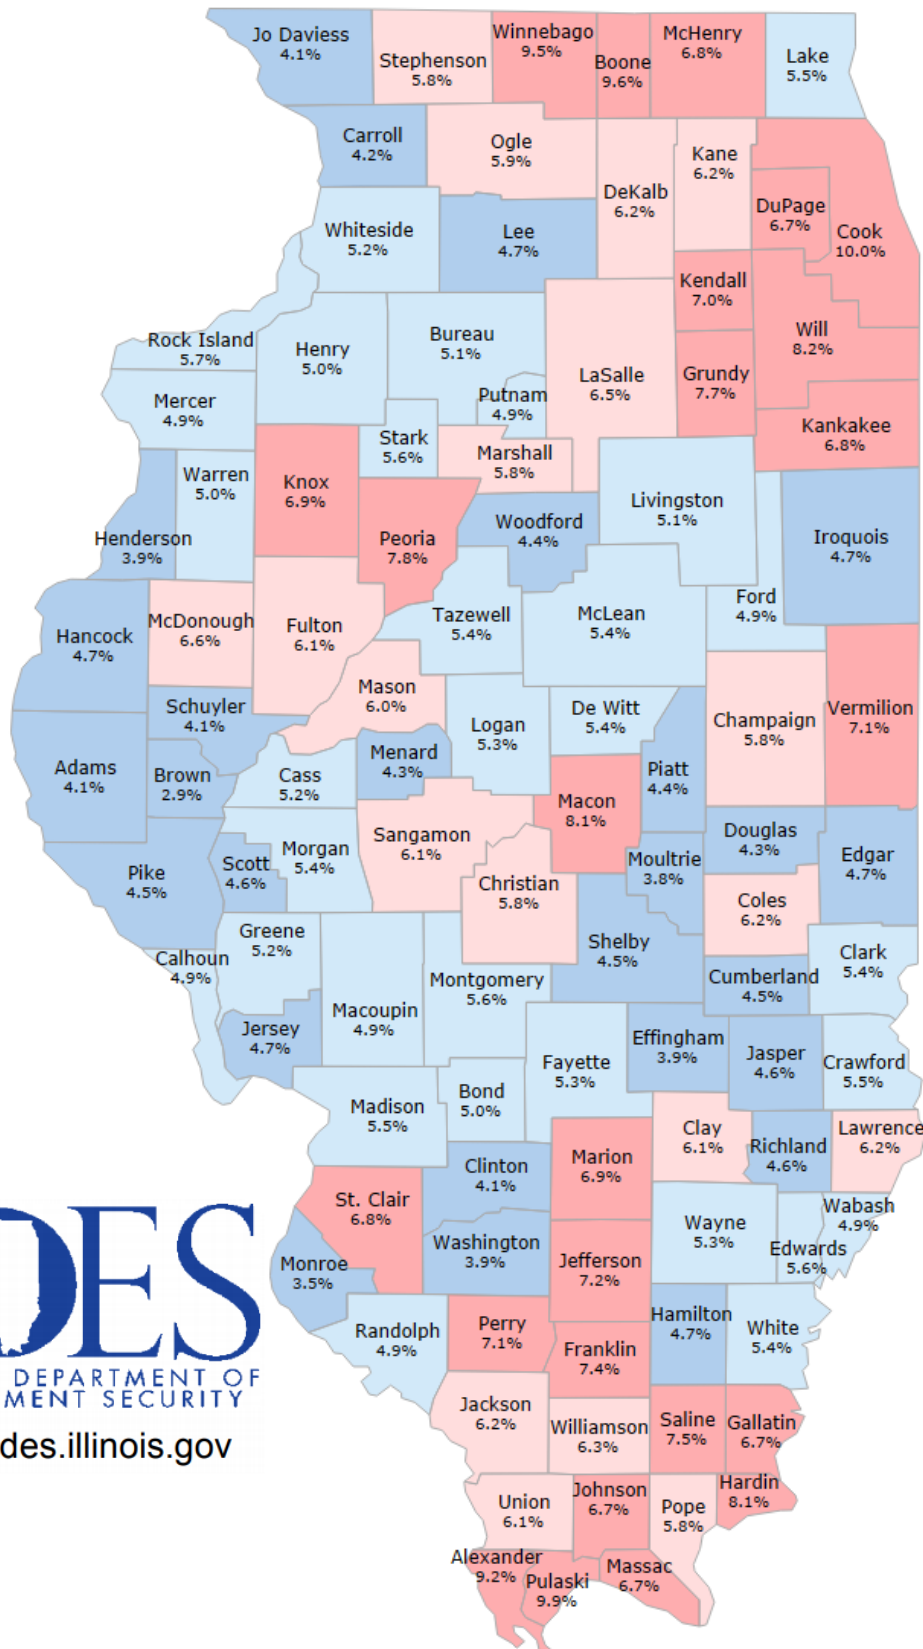

Illinois Unemployment Rate by County

June 2021 – Not Seasonally Adjusted

IL Dept. of Employment Security, Economic Information & Analysis Division

Unemployment Rates

	Seasonally Adjusted	Not Seasonally Adjusted
U.S.	5.9%	6.1%
Illinois	7.2%	7.9%

Unemployment Rate