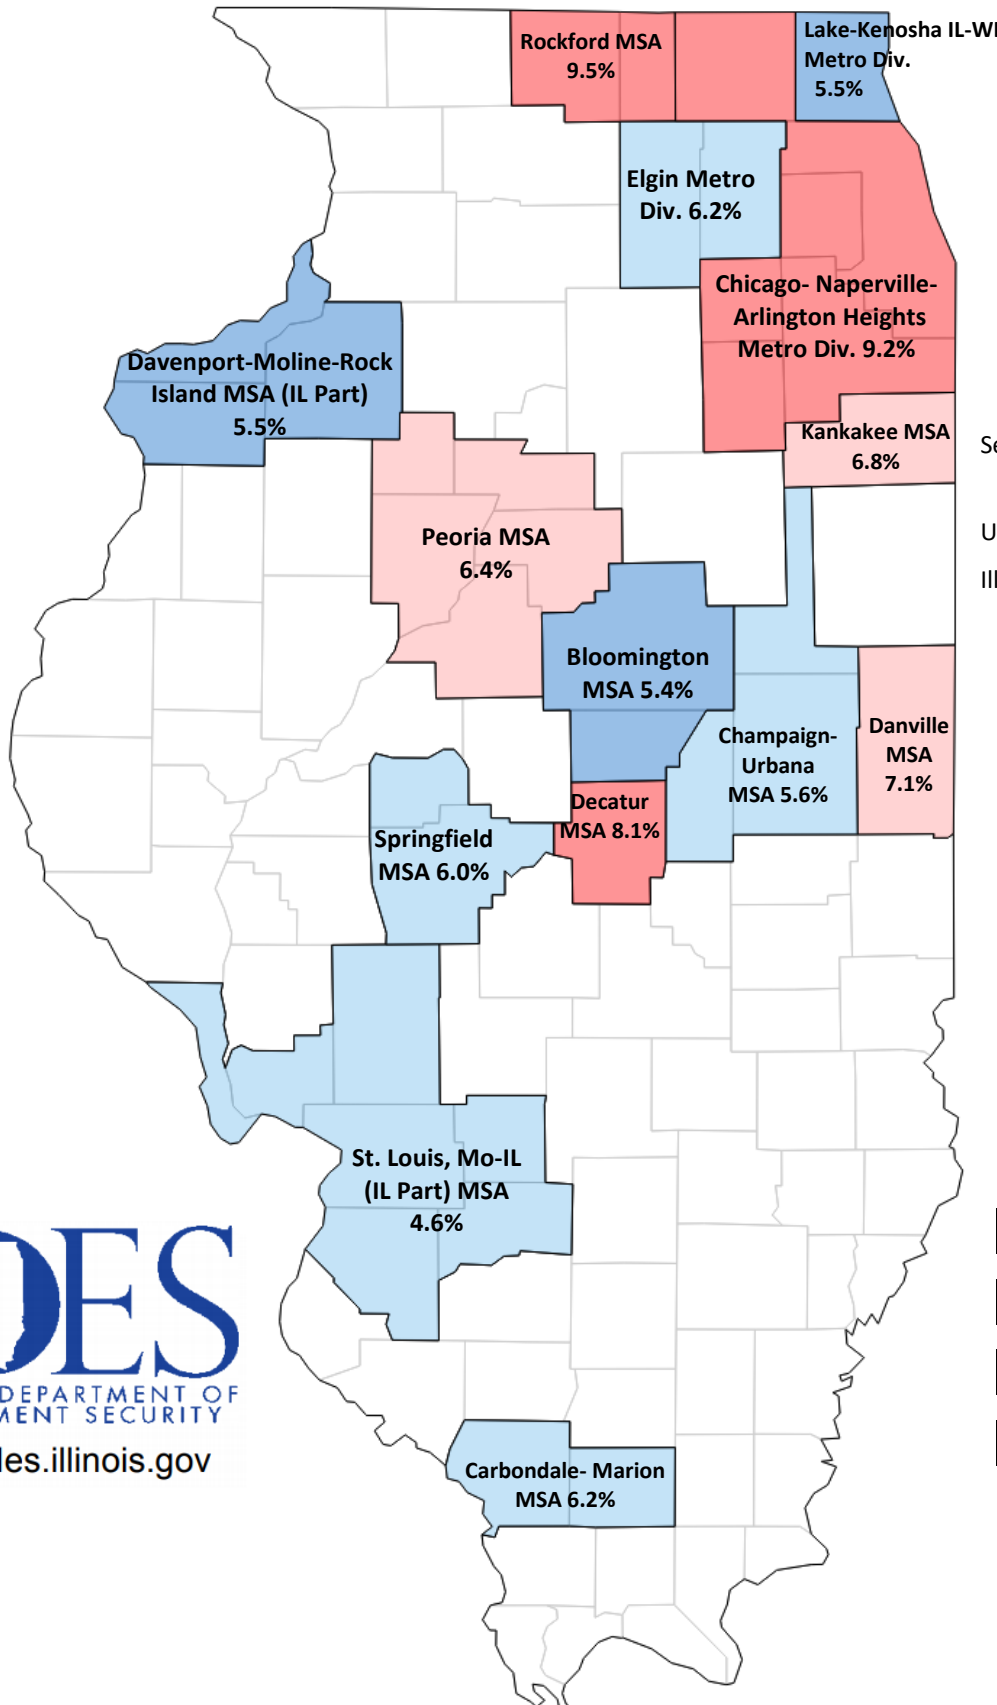

Illinois Unemployment Rate by Metropolitan Statistical Areas

June 2021 – Not Seasonally Adjusted

IL Dept. of Employment Security, Economic Information & Analysis Division

Unemployment Rates

	Seasonally Adjusted	Not Seasonally Adjusted
U.S.	5.9%	6.1%
Illinois	7.2%	7.9%

Unemployment Rate